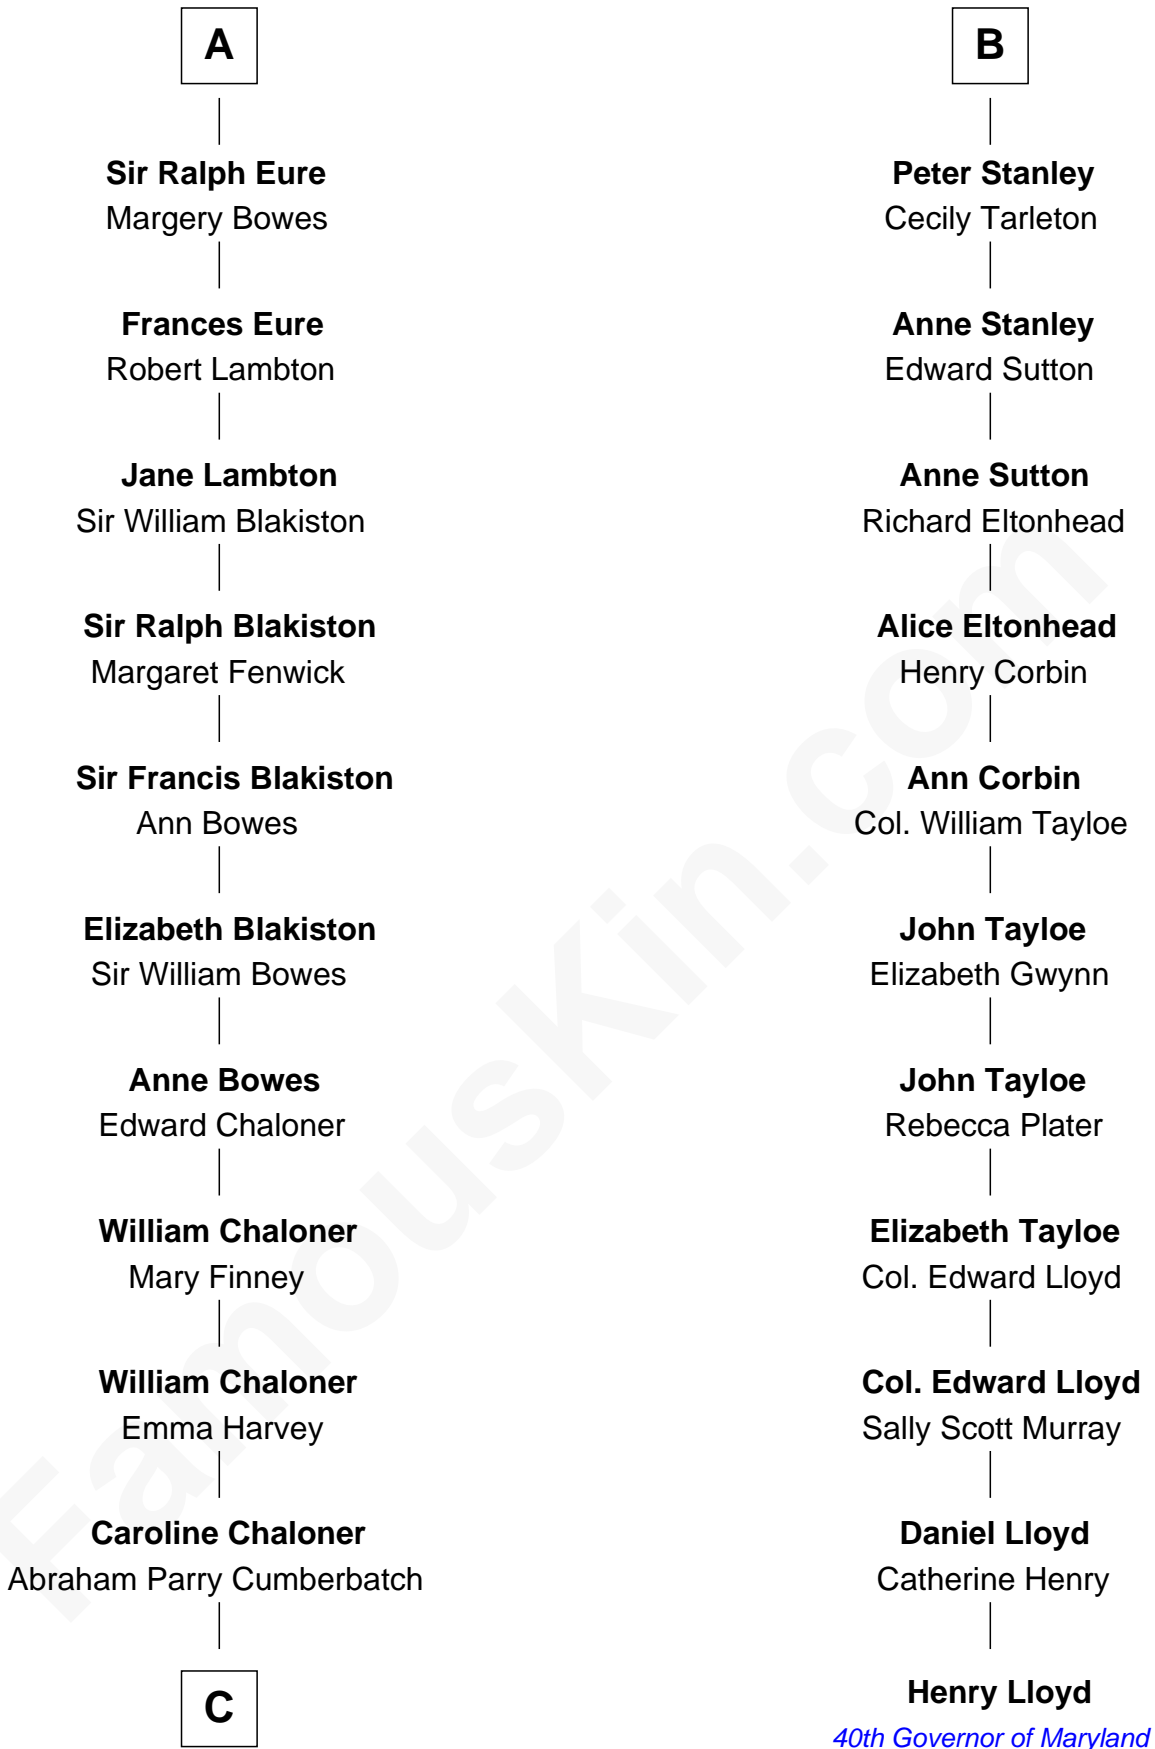

FamousKin.com Relationship Chart of

Benedict Cumberbatch
Movie, Television and Stage Actor

17th cousin 4 times removed of

Henry Lloyd
40th Governor of Maryland

C

Robert William Cumberbatch

Louisa Grace Hanson

Henry Alfred Cumberbatch

Hélène Gertrude Rees

Henry Carlton Cumberbatch

Pauline Ellen Laing Congdon

Timothy Carlton Congdon Cumberbatch

Wanda Ventham

Benedict Cumberbatch

Movie, Television and Stage Actor