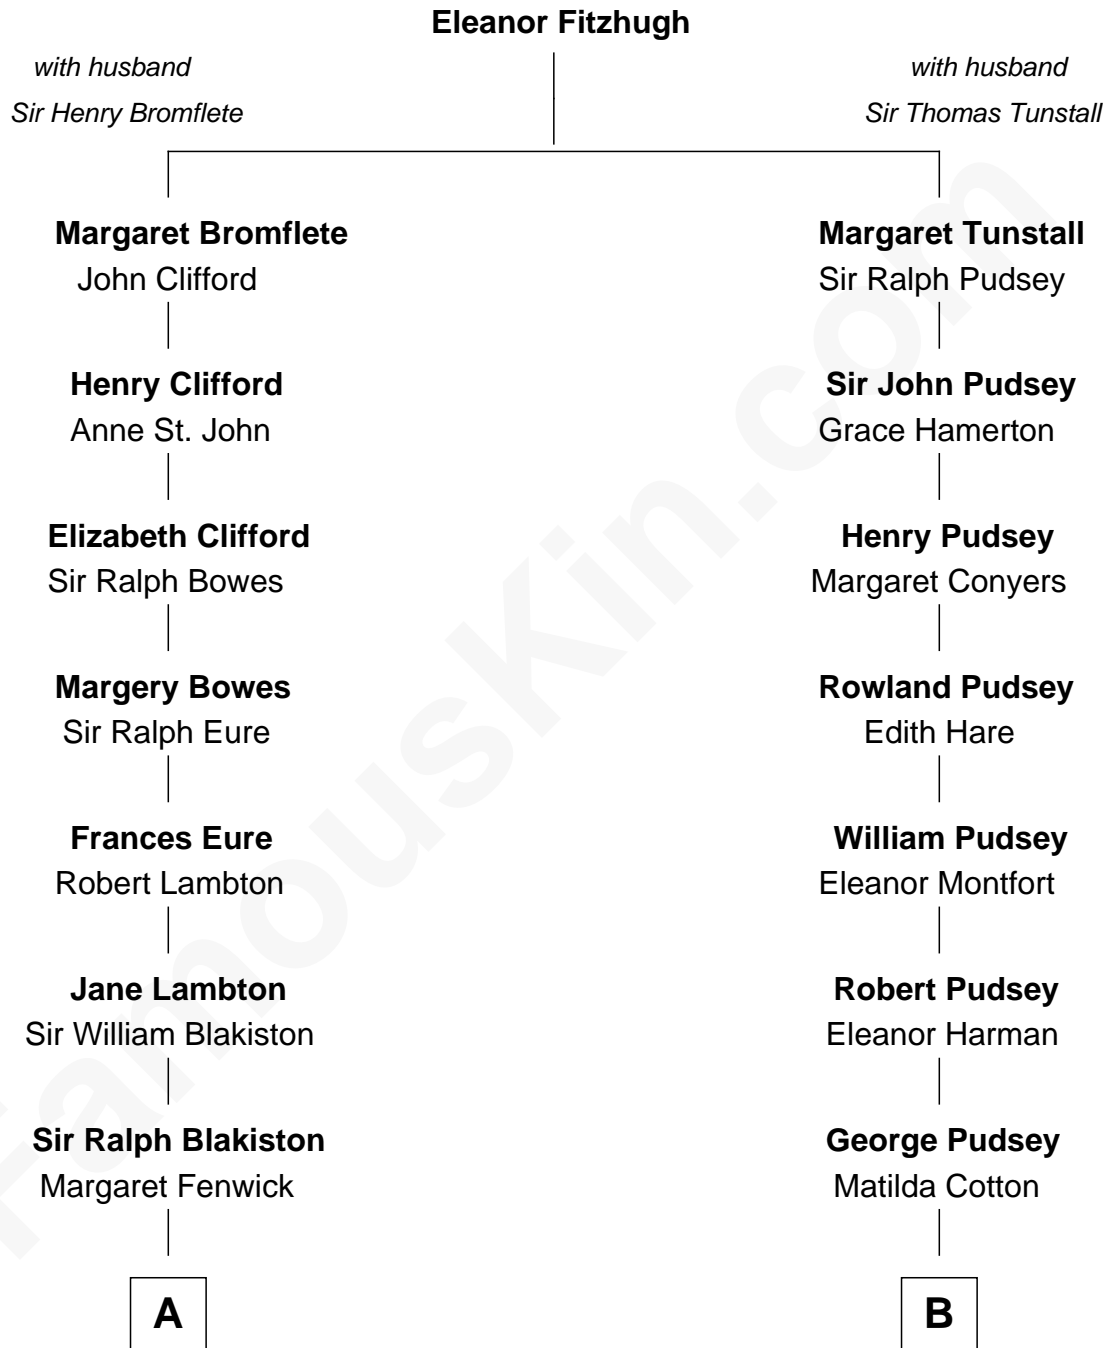

FamousKin.com Relationship Chart of

Benedict Cumberbatch
Movie, Television and Stage Actor

16th cousin 1 time removed of

Henry Lloyd
40th Governor of Maryland

A

Sir Francis Blakiston

Ann Bowes

Elizabeth Blakiston