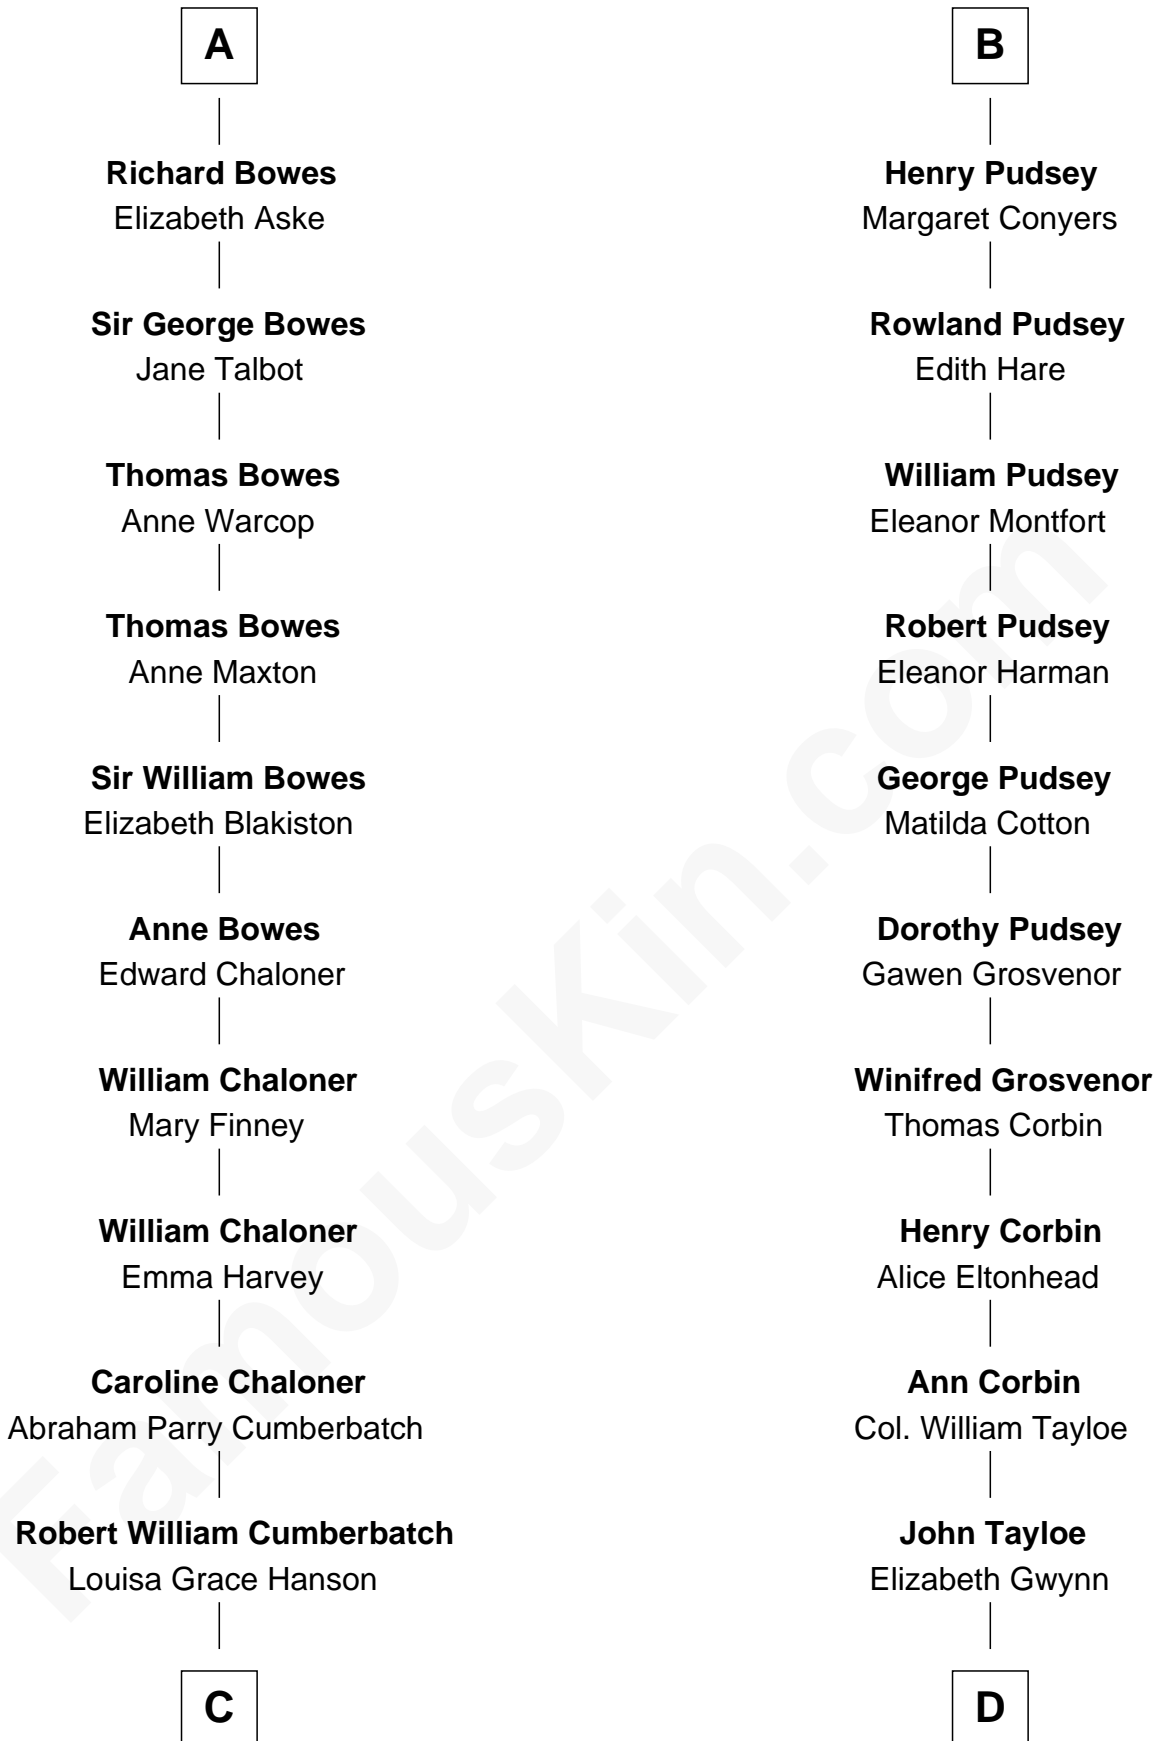

# FamousKin.com Relationship Chart of

**Benedict Cumberbatch**  
*Movie, Television and Stage Actor*

20th cousin 1 time removed of

**Henry Lloyd**  
*40th Governor of Maryland*

**C**

**Henry Alfred Cumberbatch**  
Hélène Gertrude Rees

**Henry Carlton Cumberbatch**  
Pauline Ellen Laing Congdon

**Timothy Carlton Congdon Cumberbatch**  
Wanda Ventham

**Benedict Cumberbatch**  
*Movie, Television and Stage Actor*

**D**

**John Tayloe**  
Rebecca Plater

**Elizabeth Tayloe**  
Col. Edward Lloyd

**Col. Edward Lloyd**  
Sally Scott Murray

**Daniel Lloyd**  
Catherine Henry

**Henry Lloyd**  
*40th Governor of Maryland*