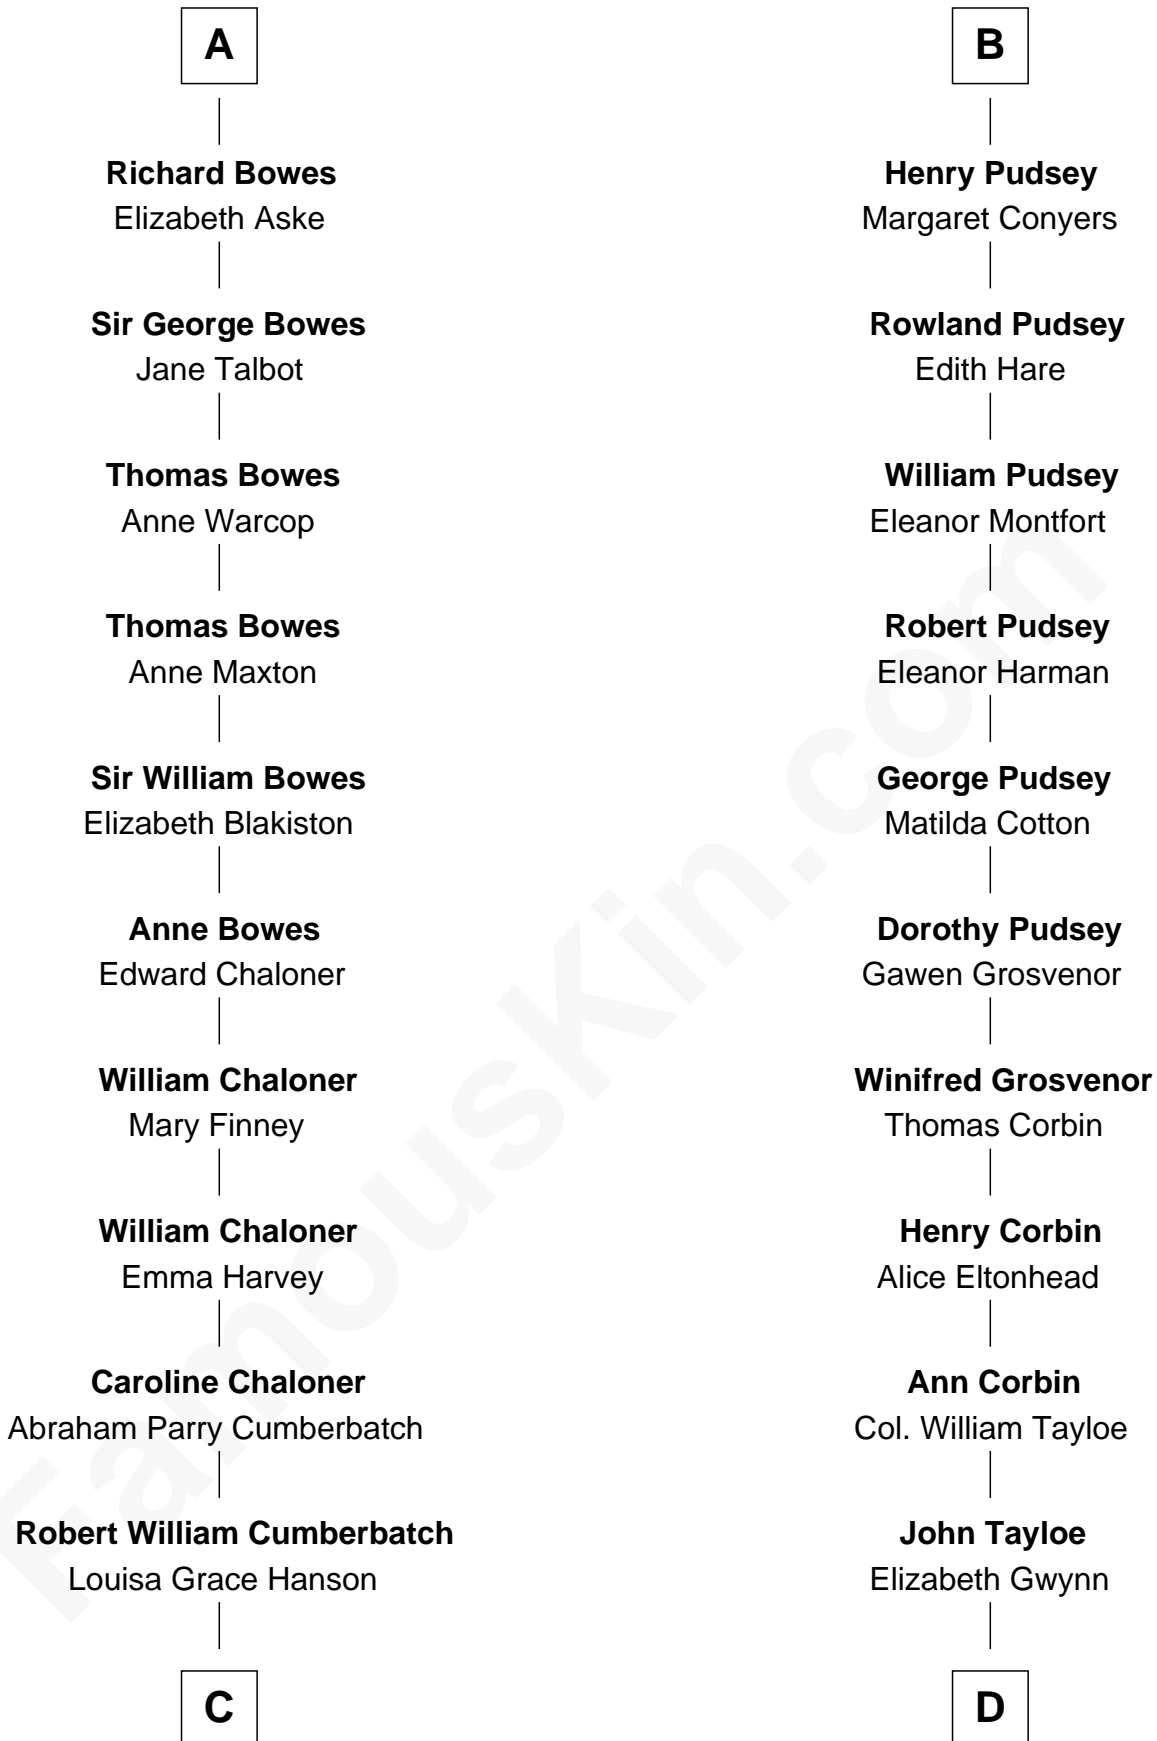

FamousKin.com Relationship Chart of

Benedict Cumberbatch
Movie, Television and Stage Actor

20th cousin 1 time removed of

Henry Lloyd
40th Governor of Maryland

Henry FitzRandolph

C

Henry Alfred Cumberbatch
Hélène Gertrude Rees

Henry Carlton Cumberbatch
Pauline Ellen Laing Congdon

Timothy Carlton Congdon Cumberbatch
Wanda Ventham

Benedict Cumberbatch
Movie, Television and Stage Actor

D

John Tayloe
Rebecca Plater

Elizabeth Tayloe
Col. Edward Lloyd

Col. Edward Lloyd
Sally Scott Murray

Daniel Lloyd
Catherine Henry

Henry Lloyd
40th Governor of Maryland