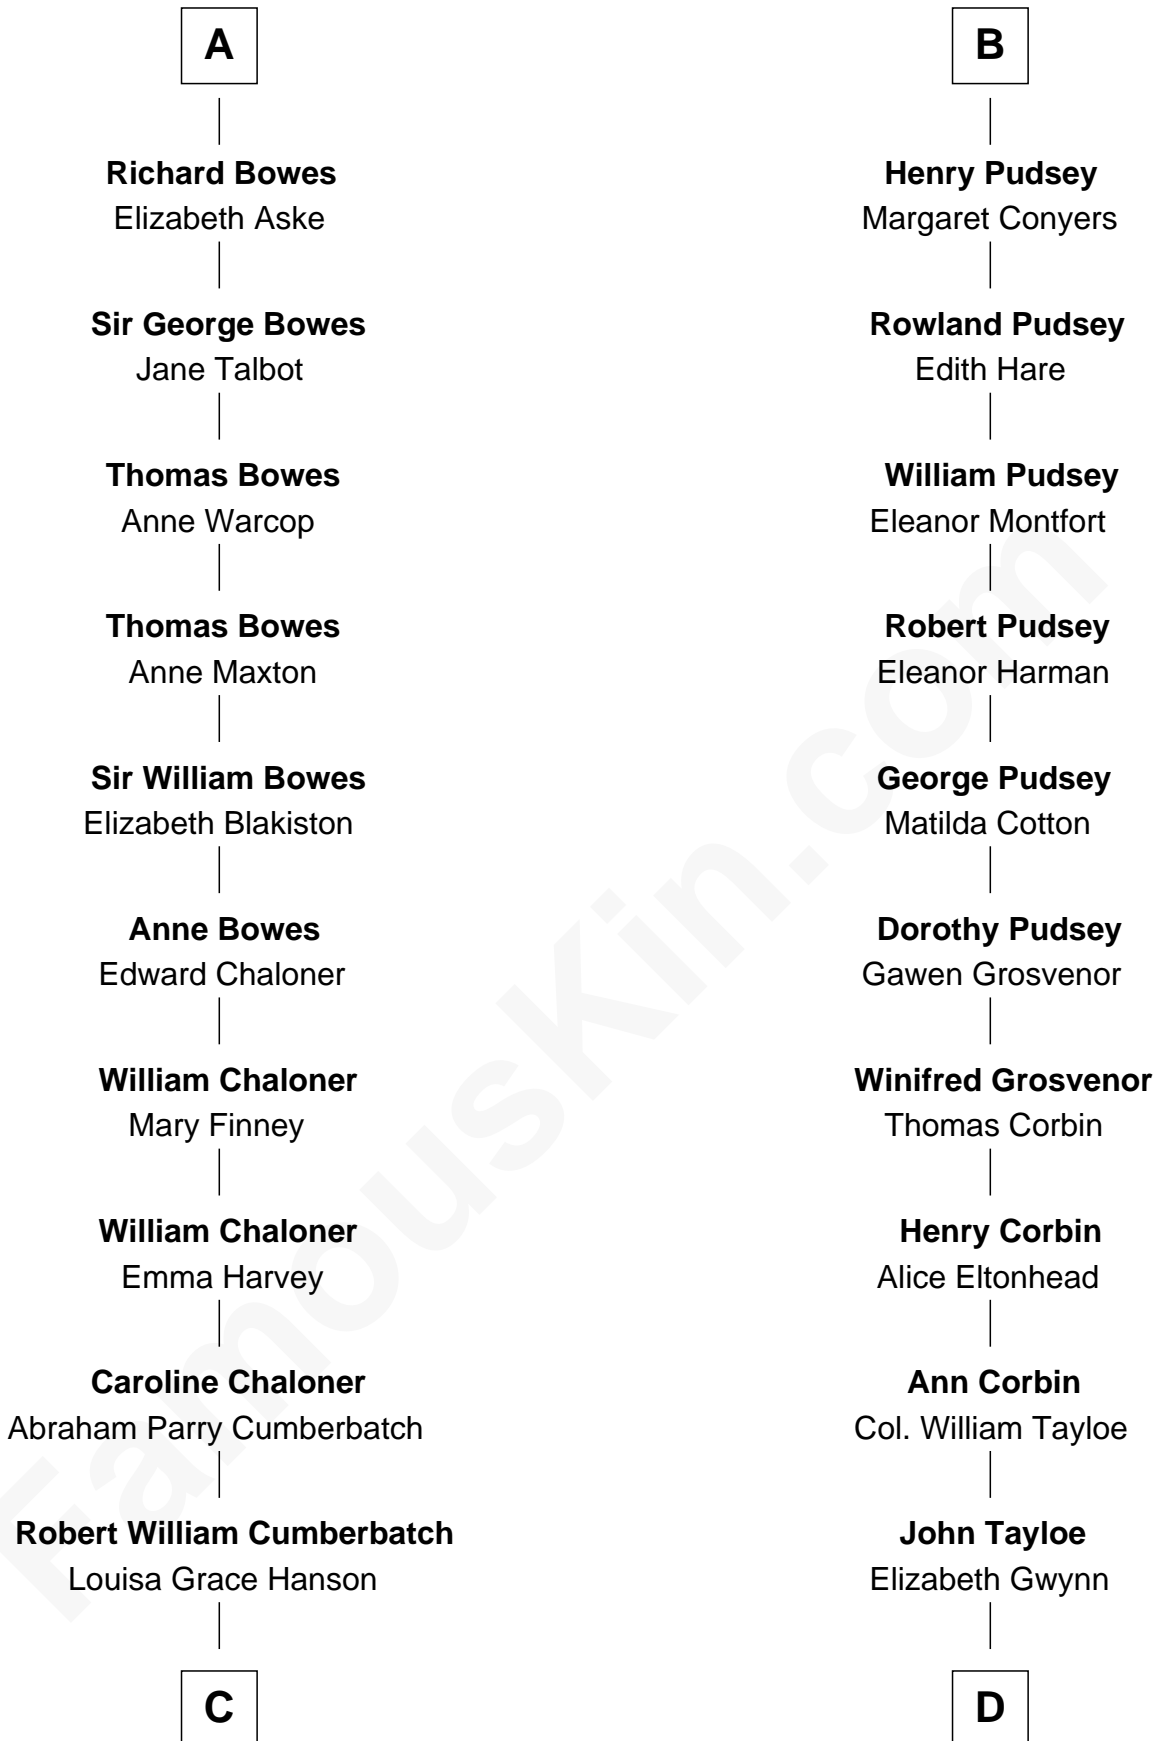

# FamousKin.com Relationship Chart of

**Benedict Cumberbatch**  
Movie, Television and Stage Actor

20th cousin 1 time removed of

**Henry Lloyd**  
40th Governor of Maryland

**C**

**Henry Alfred Cumberbatch**  
Hélène Gertrude Rees

**Henry Carlton Cumberbatch**  
Pauline Ellen Laing Congdon

**Timothy Carlton Congdon Cumberbatch**  
Wanda Ventham

**Benedict Cumberbatch**  
*Movie, Television and Stage Actor*

**D**

**John Tayloe**  
Rebecca Plater

**Elizabeth Tayloe**  
Col. Edward Lloyd

**Col. Edward Lloyd**  
Sally Scott Murray

**Daniel Lloyd**  
Catherine Henry

**Henry Lloyd**  
*40th Governor of Maryland*