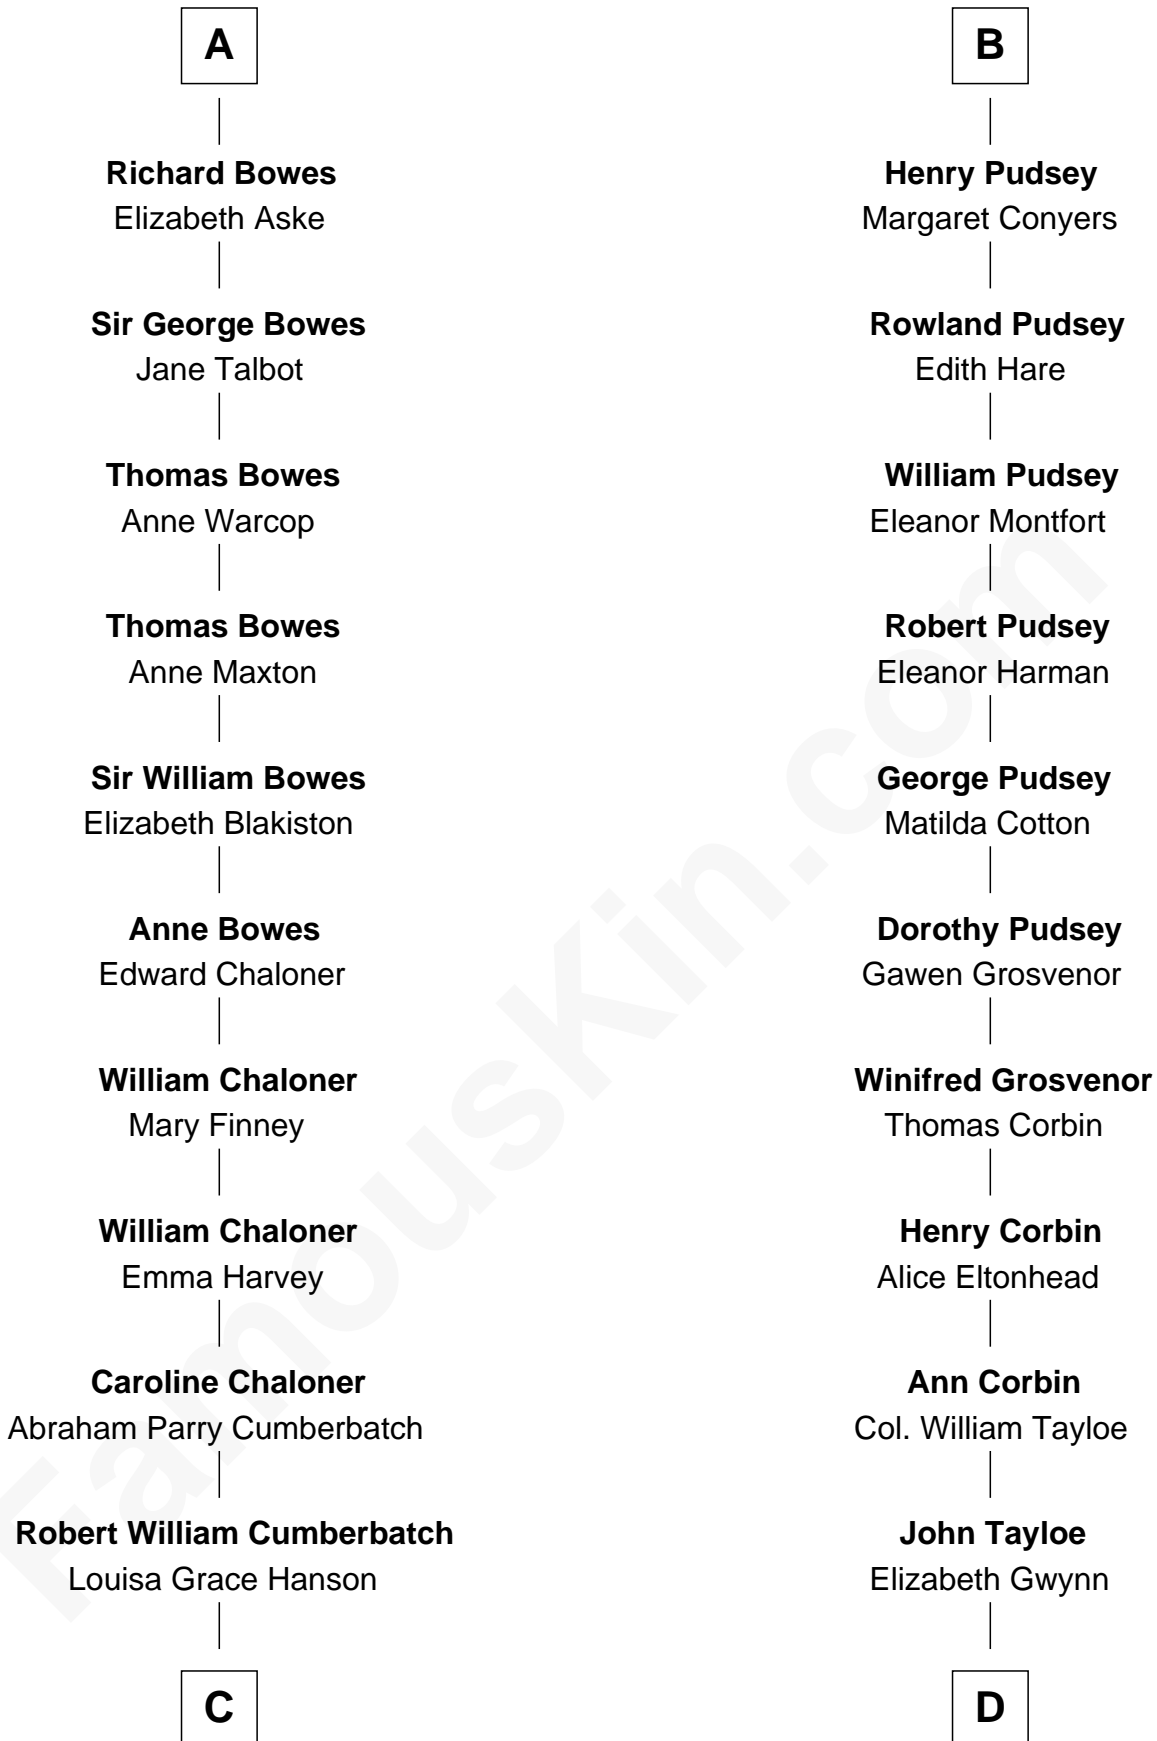

# FamousKin.com Relationship Chart of

**Benedict Cumberbatch**  
*Movie, Television and Stage Actor*

20th cousin 1 time removed of

**Henry Lloyd**  
*40th Governor of Maryland*

**Sir Thomas de Furnival**

-----

**C**

**Henry Alfred Cumberbatch**  
Hélène Gertrude Rees

**Henry Carlton Cumberbatch**  
Pauline Ellen Laing Congdon

**Timothy Carlton Congdon Cumberbatch**  
Wanda Ventham

**Benedict Cumberbatch**  
*Movie, Television and Stage Actor*

**D**

**John Tayloe**  
Rebecca Plater

**Elizabeth Tayloe**  
Col. Edward Lloyd

**Col. Edward Lloyd**  
Sally Scott Murray

**Daniel Lloyd**  
Catherine Henry

**Henry Lloyd**  
*40th Governor of Maryland*