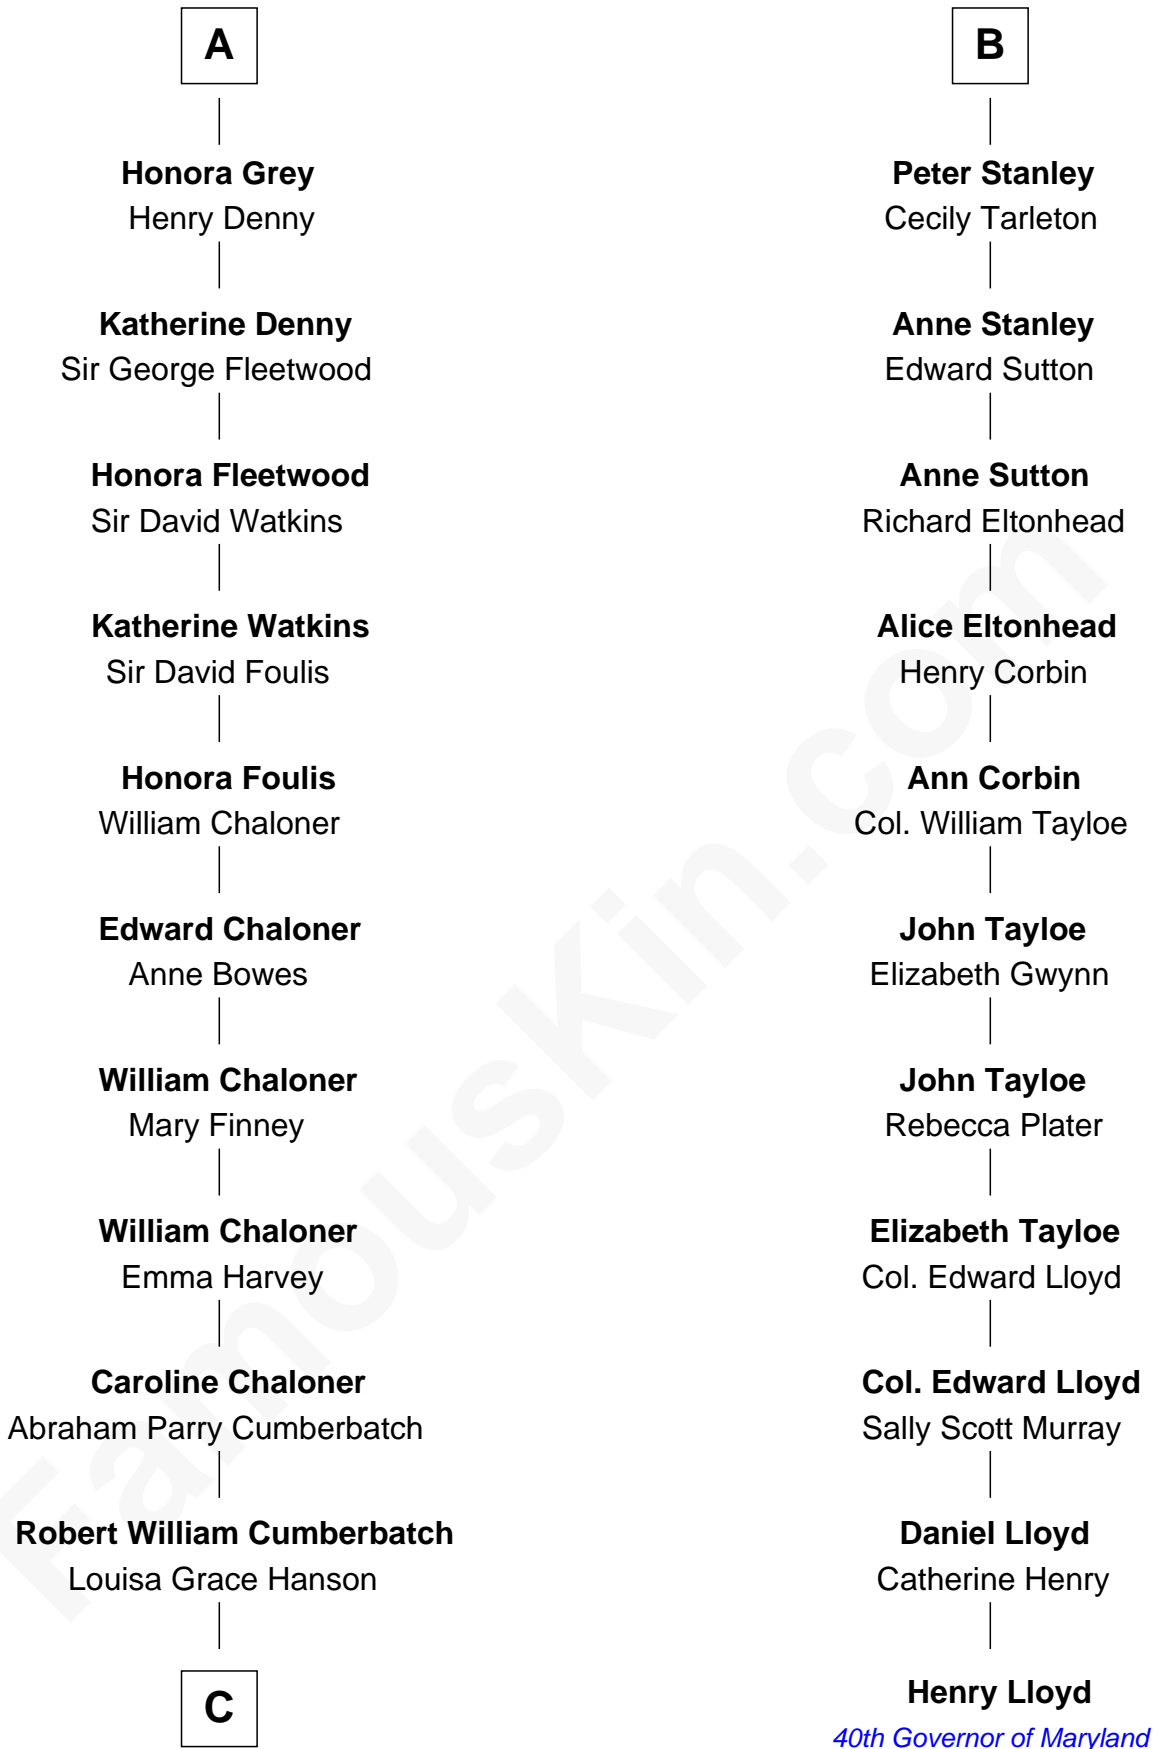

# FamousKin.com Relationship Chart of

**Benedict Cumberbatch**  
*Movie, Television and Stage Actor*

17th cousin 3 times removed of

**Henry Lloyd**  
*40th Governor of Maryland*

**C**

Henry Alfred Cumberbatch

Hélène Gertrude Rees

Henry Carlton Cumberbatch

Pauline Ellen Laing Congdon

Timothy Carlton Congdon Cumberbatch

Wanda Ventham

**Benedict Cumberbatch**

*Movie, Television and Stage Actor*

FamousKin.com