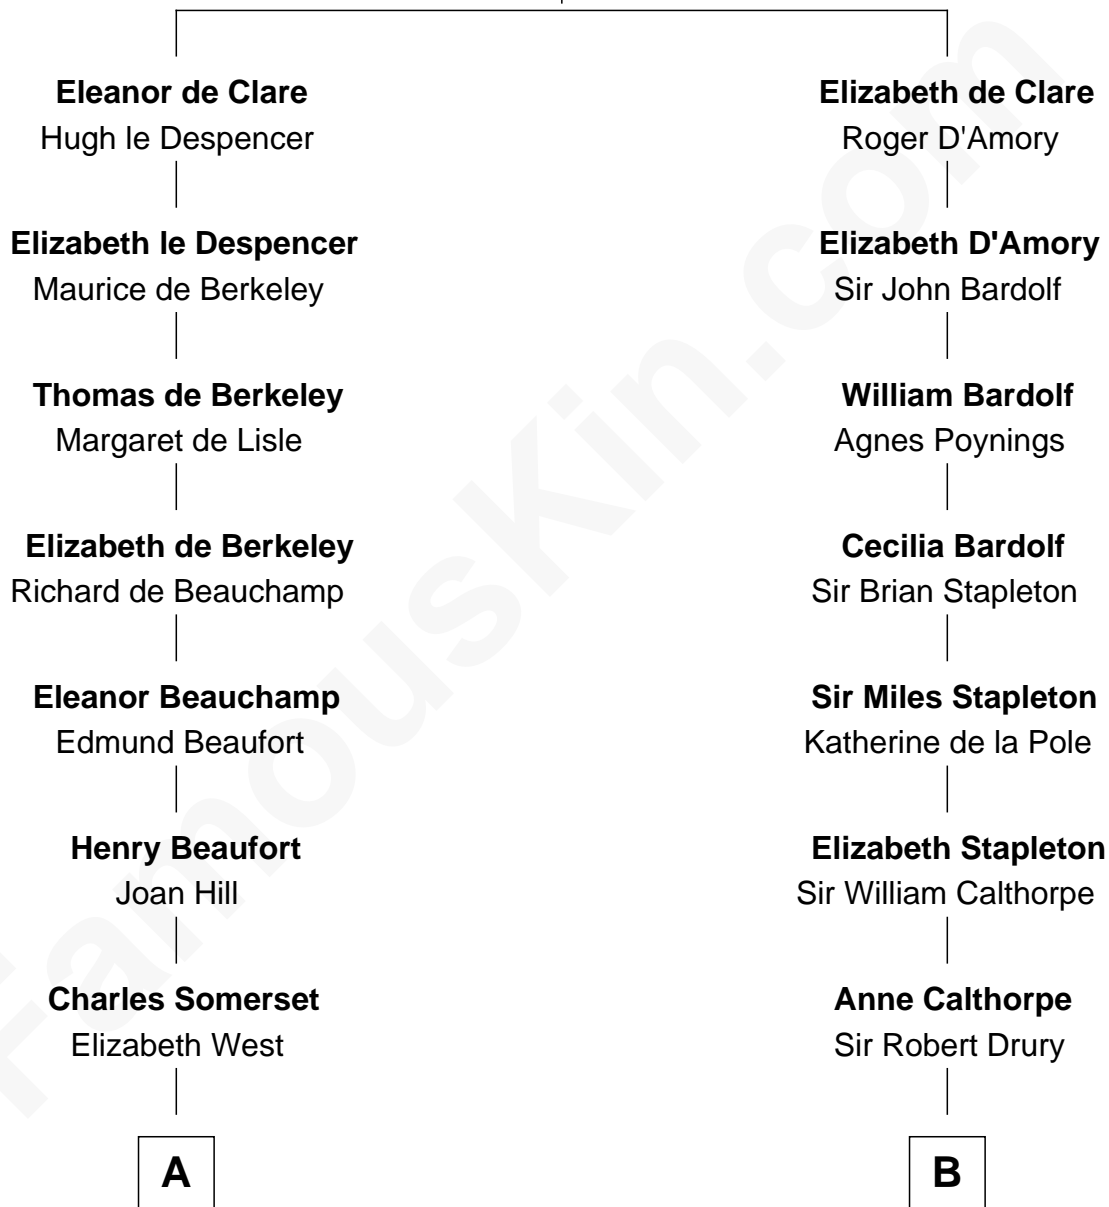

FamousKin.com Relationship Chart of

Benedict Cumberbatch
Movie, Television and Stage Actor

16th cousin 5 times removed of

Charles Carnan Ridgely
15th Governor of Maryland

Sir Gilbert de Clare
Joan of Acre

C

Robert William Cumberbatch

Louisa Grace Hanson

Henry Alfred Cumberbatch

Hélène Gertrude Rees

Henry Carlton Cumberbatch

Pauline Ellen Laing Congdon

Timothy Carlton Congdon Cumberbatch