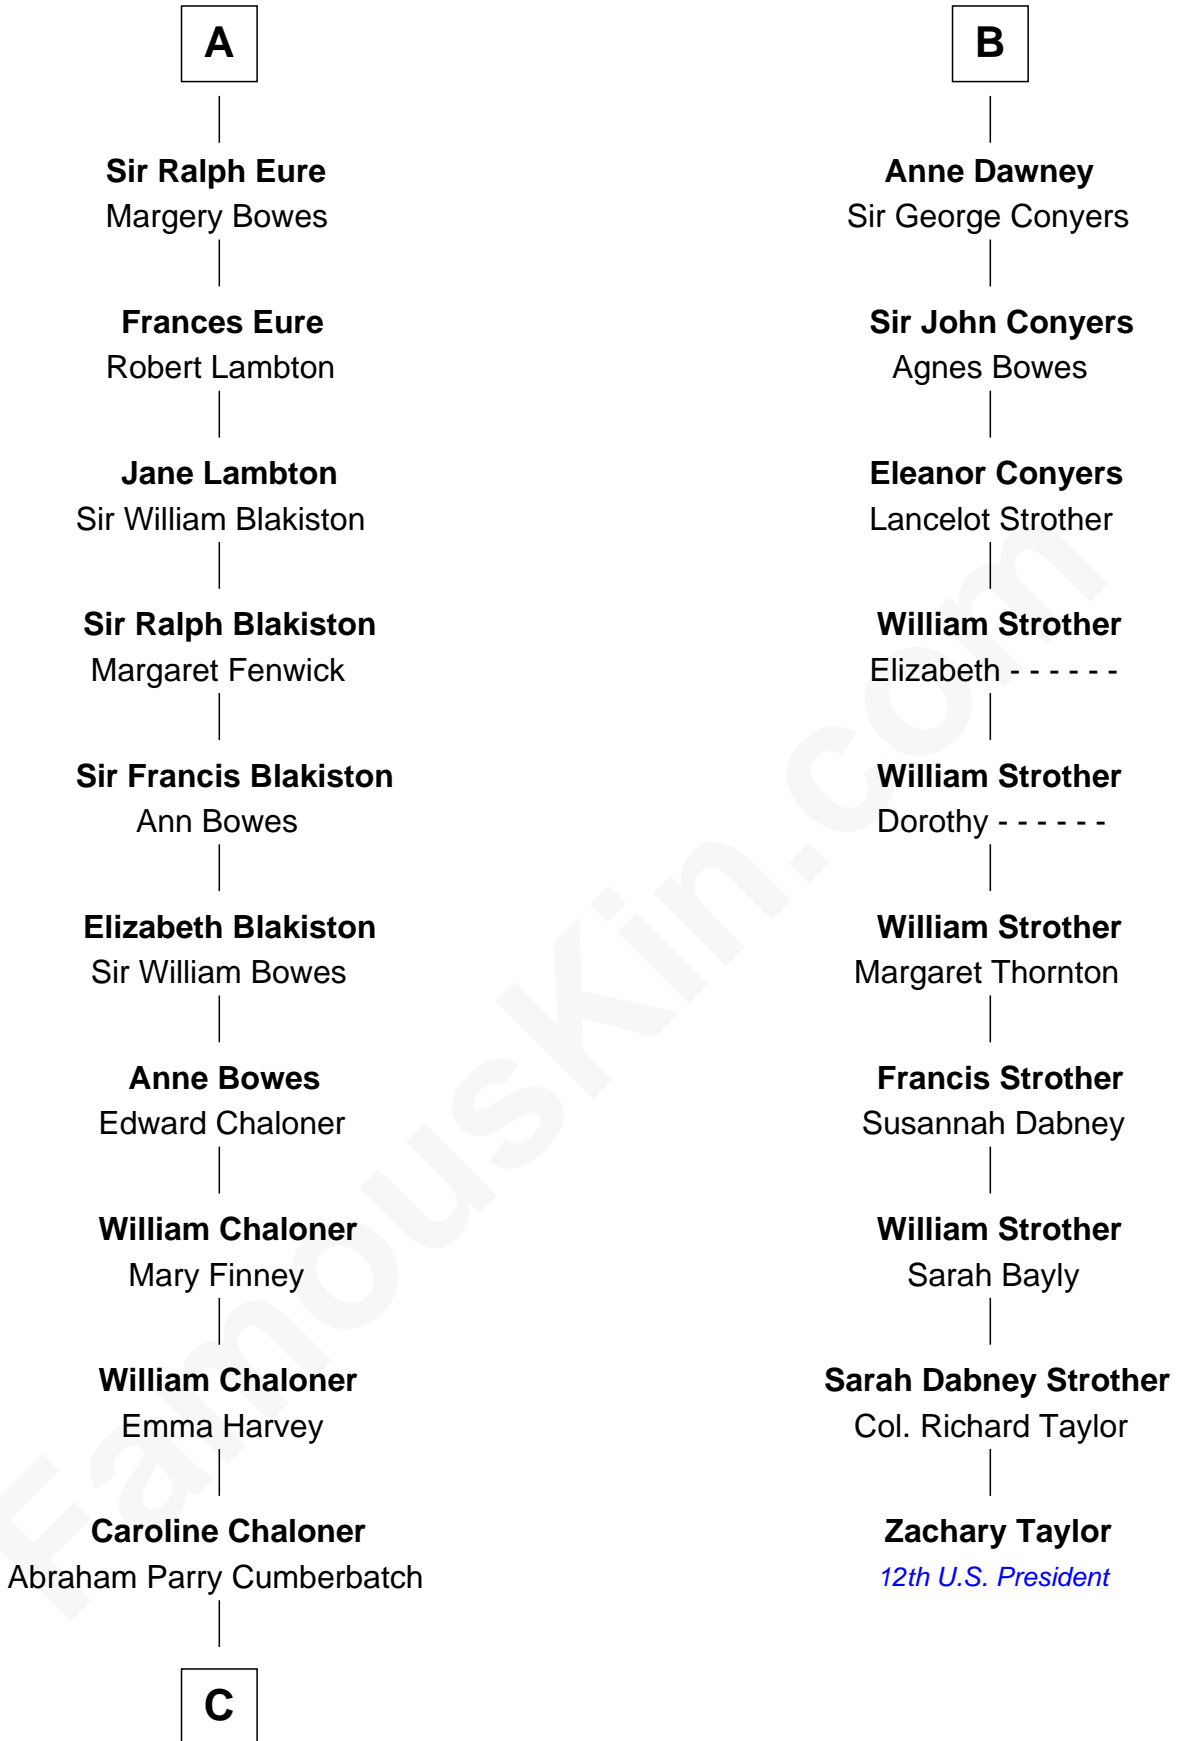

FamousKin.com Relationship Chart of

Benedict Cumberbatch
Movie, Television and Stage Actor

16th cousin 5 times removed of

Zachary Taylor
12th U.S. President

C

Robert William Cumberbatch

Louisa Grace Hanson

Henry Alfred Cumberbatch

Hélène Gertrude Rees

Henry Carlton Cumberbatch

Pauline Ellen Laing Congdon

Timothy Carlton Congdon Cumberbatch

Wanda Ventham

Benedict Cumberbatch

Movie, Television and Stage Actor