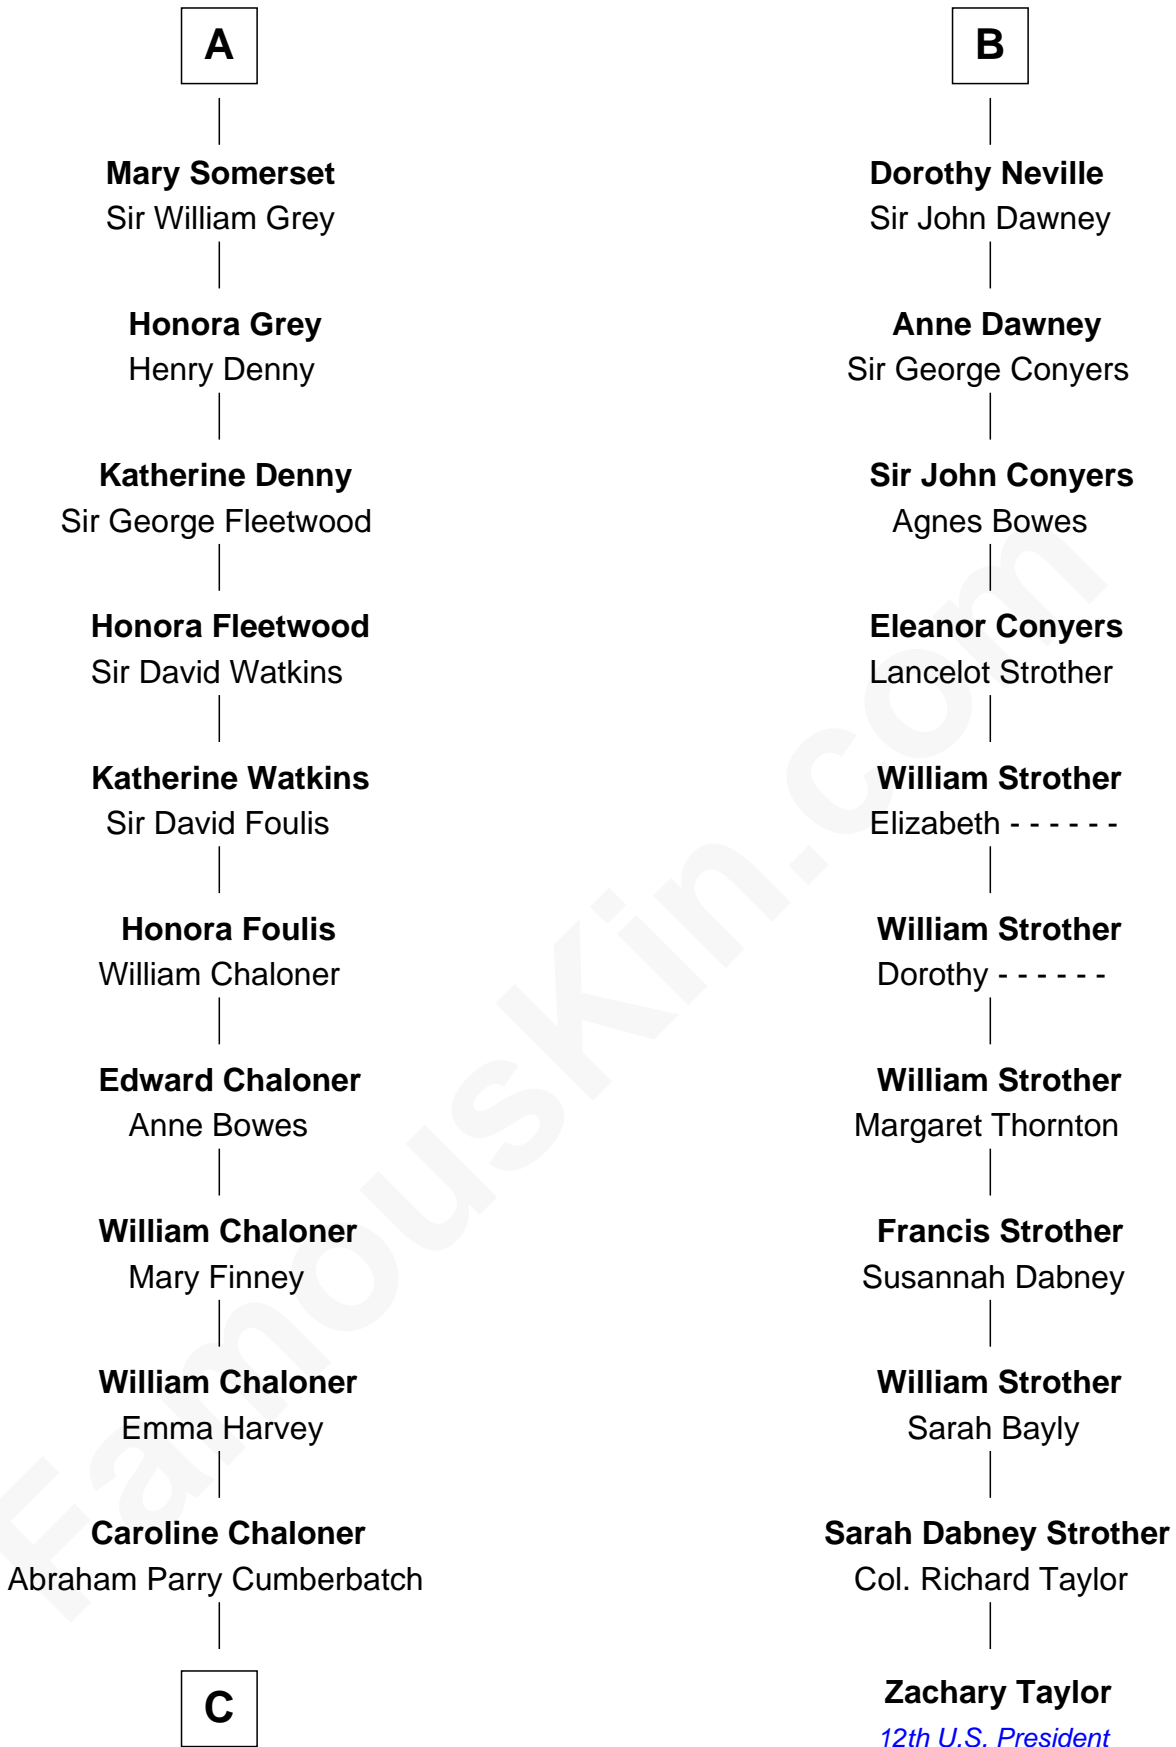

FamousKin.com Relationship Chart of

Benedict Cumberbatch
Movie, Television and Stage Actor

17th cousin 4 times removed of

Zachary Taylor
12th U.S. President

C

Robert William Cumberbatch

Louisa Grace Hanson

Henry Alfred Cumberbatch

Hélène Gertrude Rees

Henry Carlton Cumberbatch

Pauline Ellen Laing Congdon

Timothy Carlton Congdon Cumberbatch

Wanda Ventham

Benedict Cumberbatch

Movie, Television and Stage Actor