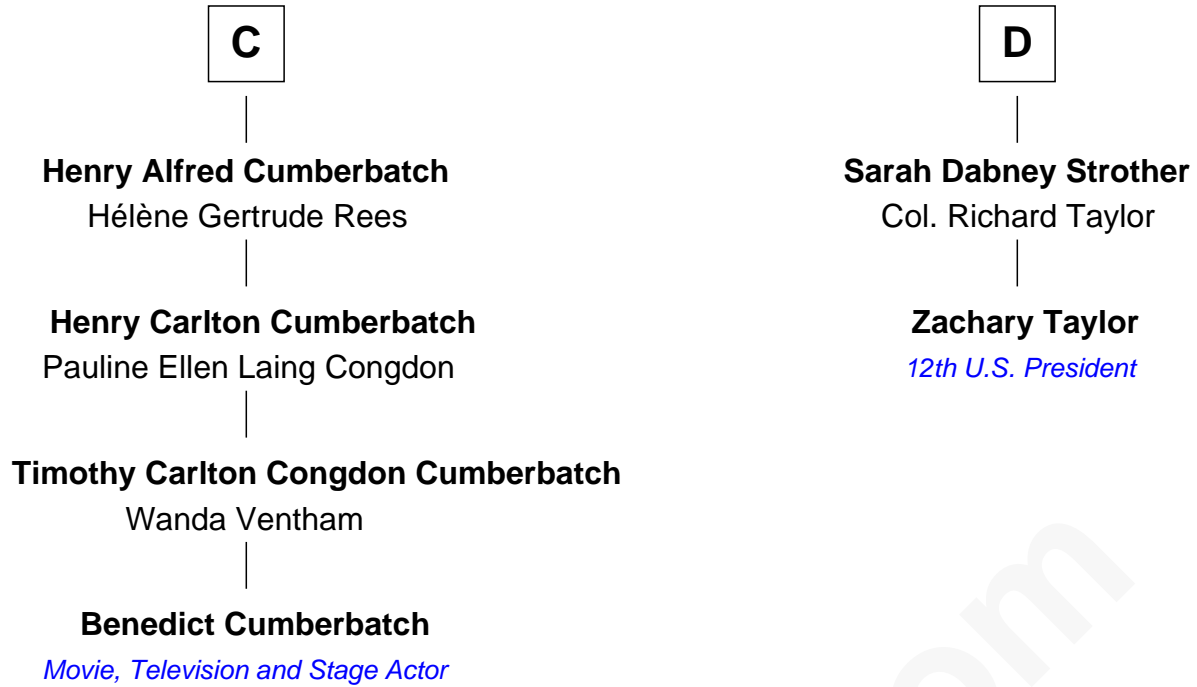

FamousKin.com Relationship Chart of

Benedict Cumberbatch
Movie, Television and Stage Actor

18th cousin 2 times removed of

Zachary Taylor
12th U.S. President

Hugh le Despencer
Eleanor de Clare

Elizabeth le Despencer
Maurice de Berkeley

Thomas de Berkeley
Margaret de Lisle

Elizabeth de Berkeley
Richard de Beauchamp

Eleanor Beauchamp
Edmund Beaufort

Henry Beaufort
Joan Hill

Charles Somerset
Elizabeth West

Mary Somerset
Sir William Grey

A

Sir Edward le Despencer
Anne de Ferrers

Edward Despencer
Elizabeth Burghersh

Margaret Despencer
Robert de Ferrers

Sir Edmund Ferrers
Ellen Roche

Margaret Ferrers
John de Beauchamp

Sir Richard de Beauchamp
Elizabeth Stafford

Anne de Beauchamp
Sir Richard Lygon

B

FamousKin.com