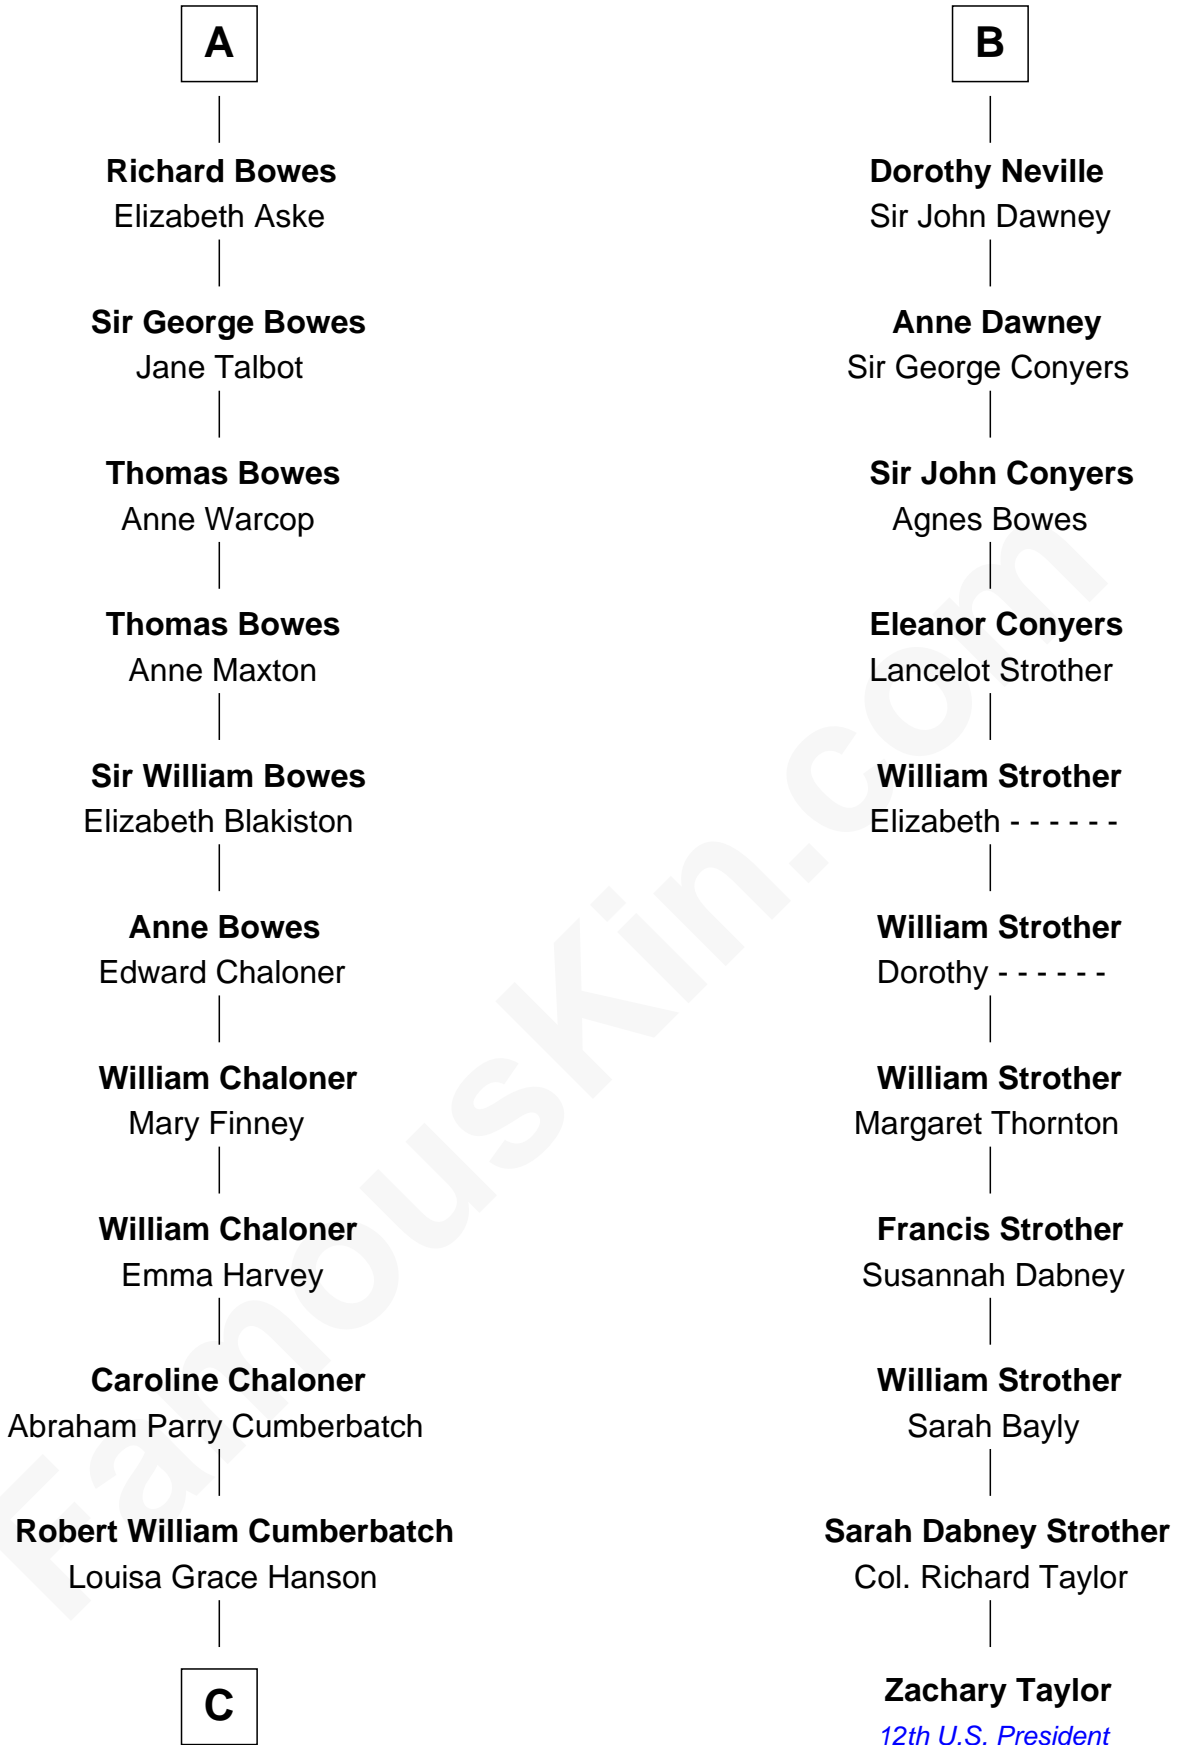

FamousKin.com Relationship Chart of

Benedict Cumberbatch
Movie, Television and Stage Actor

17th cousin 3 times removed of

Zachary Taylor
12th U.S. President

Sir James de Audley
Ela Longespee

C

Henry Alfred Cumberbatch

Hélène Gertrude Rees

Henry Carlton Cumberbatch

Pauline Ellen Laing Congdon

Timothy Carlton Congdon Cumberbatch

Wanda Ventham

Benedict Cumberbatch

Movie, Television and Stage Actor

FamousKin.com