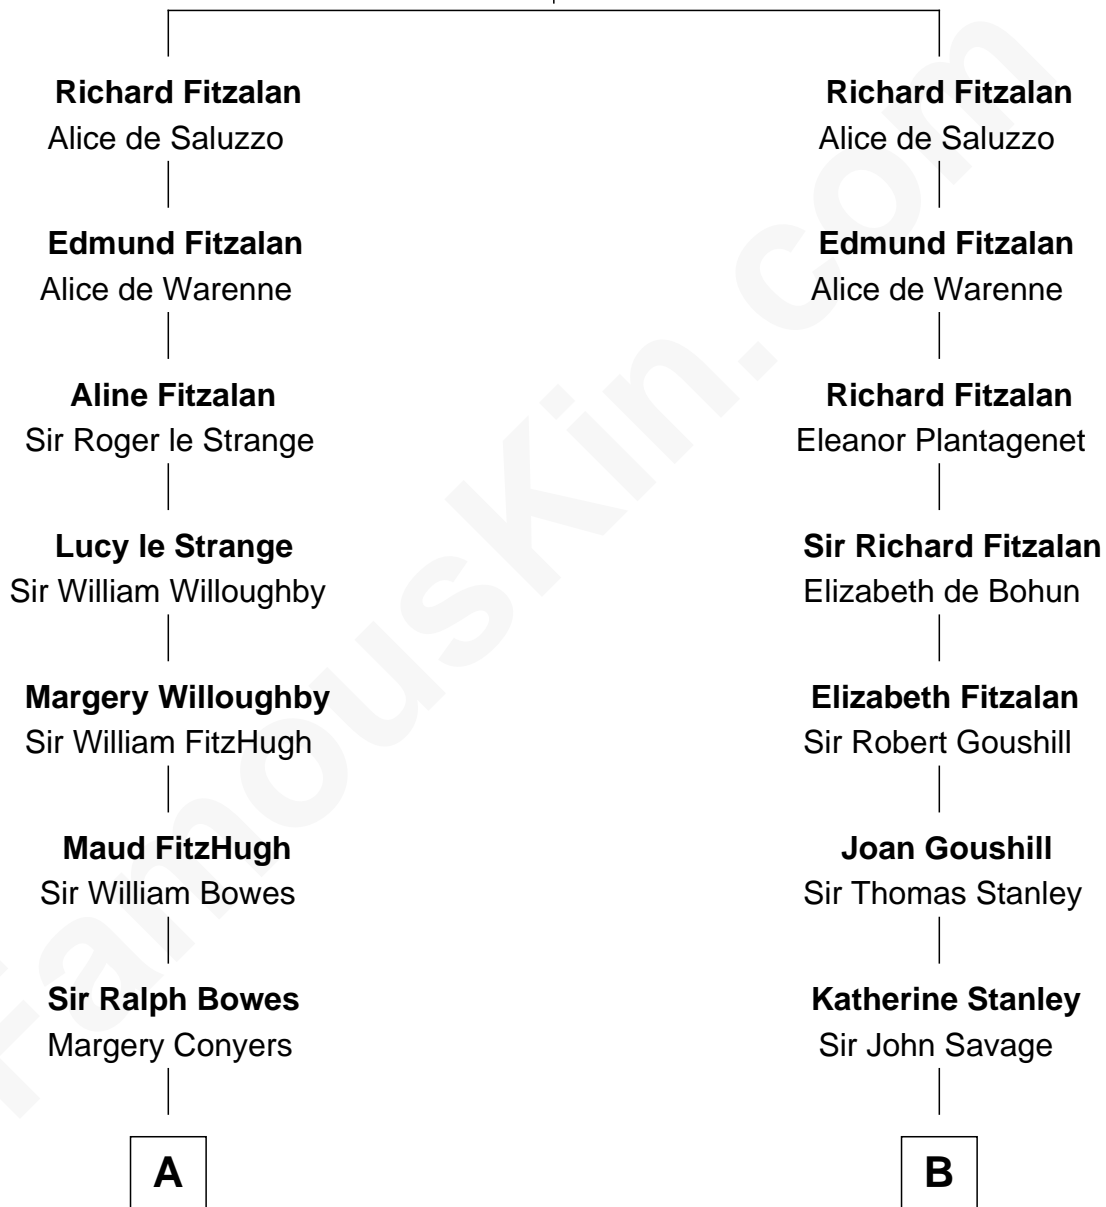

## Relationship Chart of

**Benedict Cumberbatch**

*Movie, Television and Stage Actor*

18th cousin 2 times removed of

**Zachary Taylor**

*12th U.S. President*

**John Fitzalan**  
Isabel de Mortimer

FamousKin.com