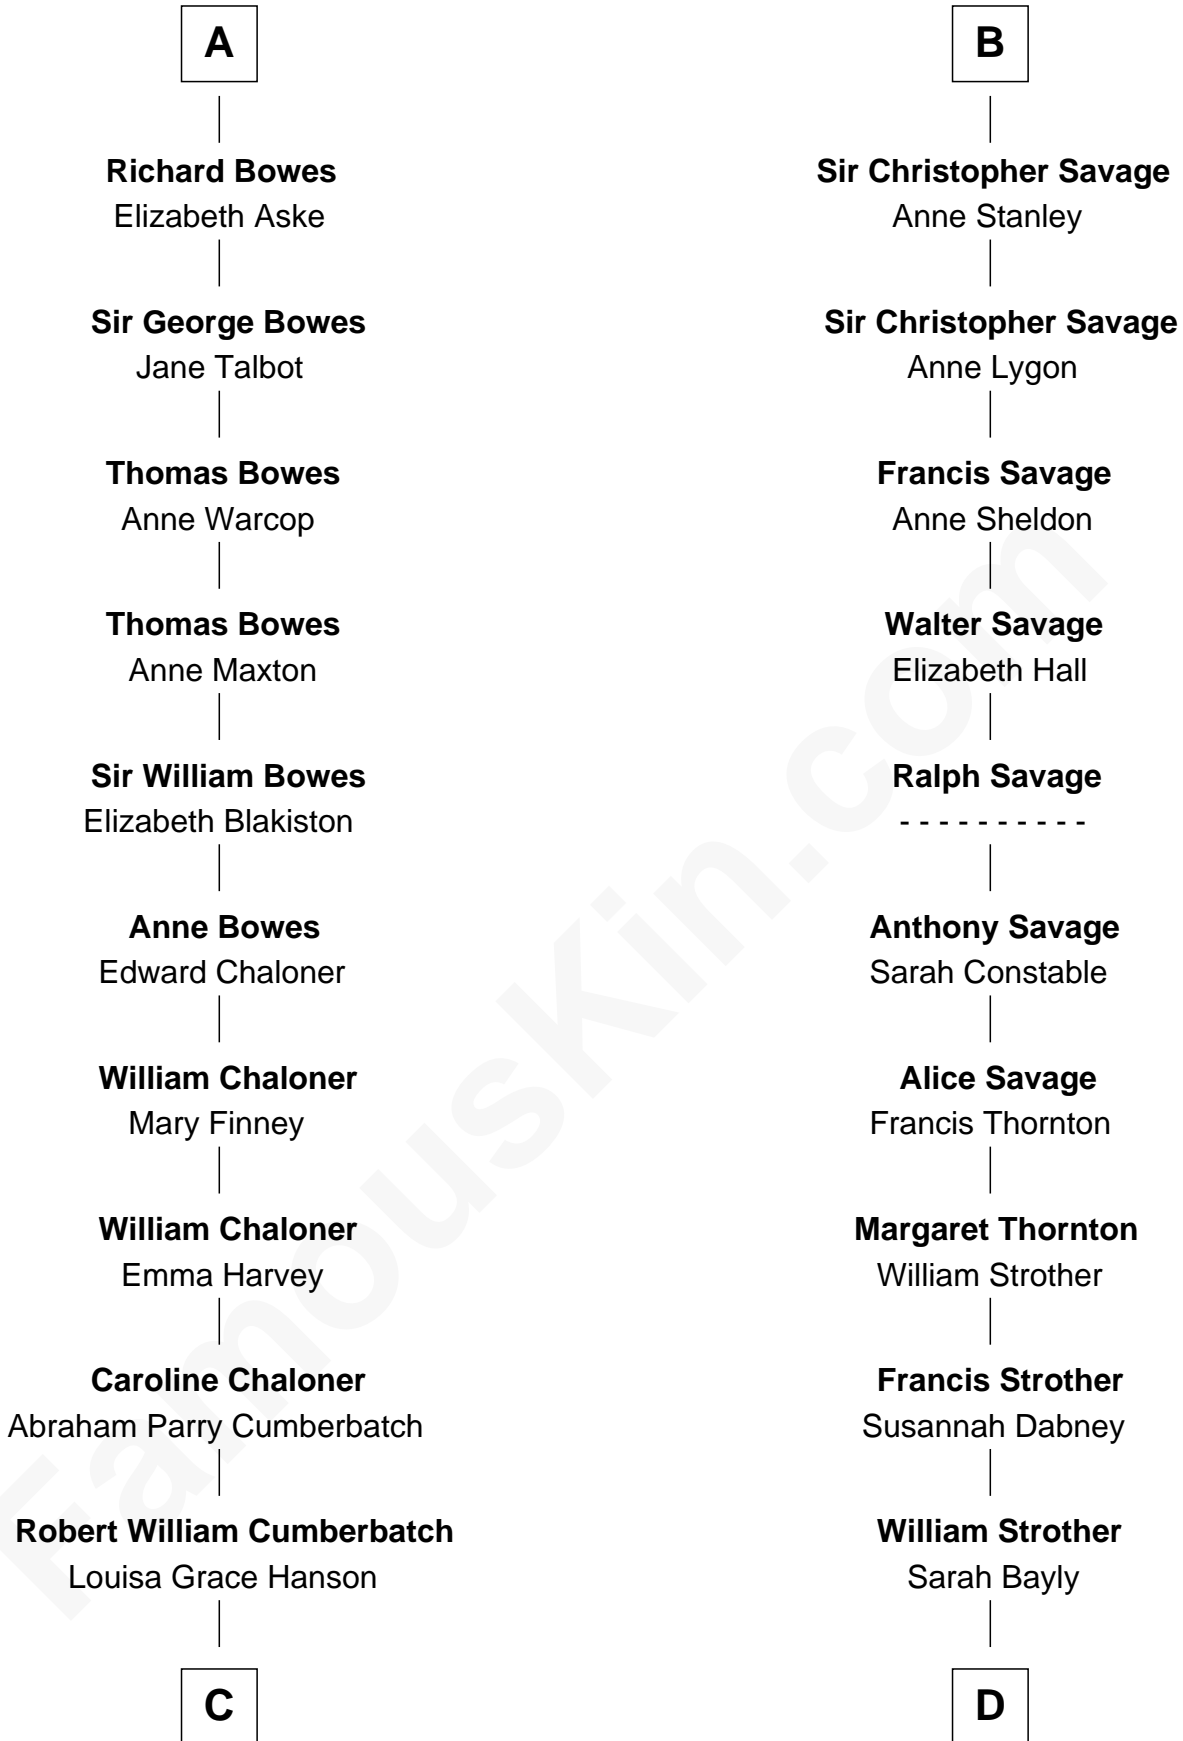

## Relationship Chart of

**Benedict Cumberbatch**

*Movie, Television and Stage Actor*

18th cousin 2 times removed of

**Zachary Taylor**

*12th U.S. President*

**John Fitzalan**  
Isabel de Mortimer

FamousKin.com