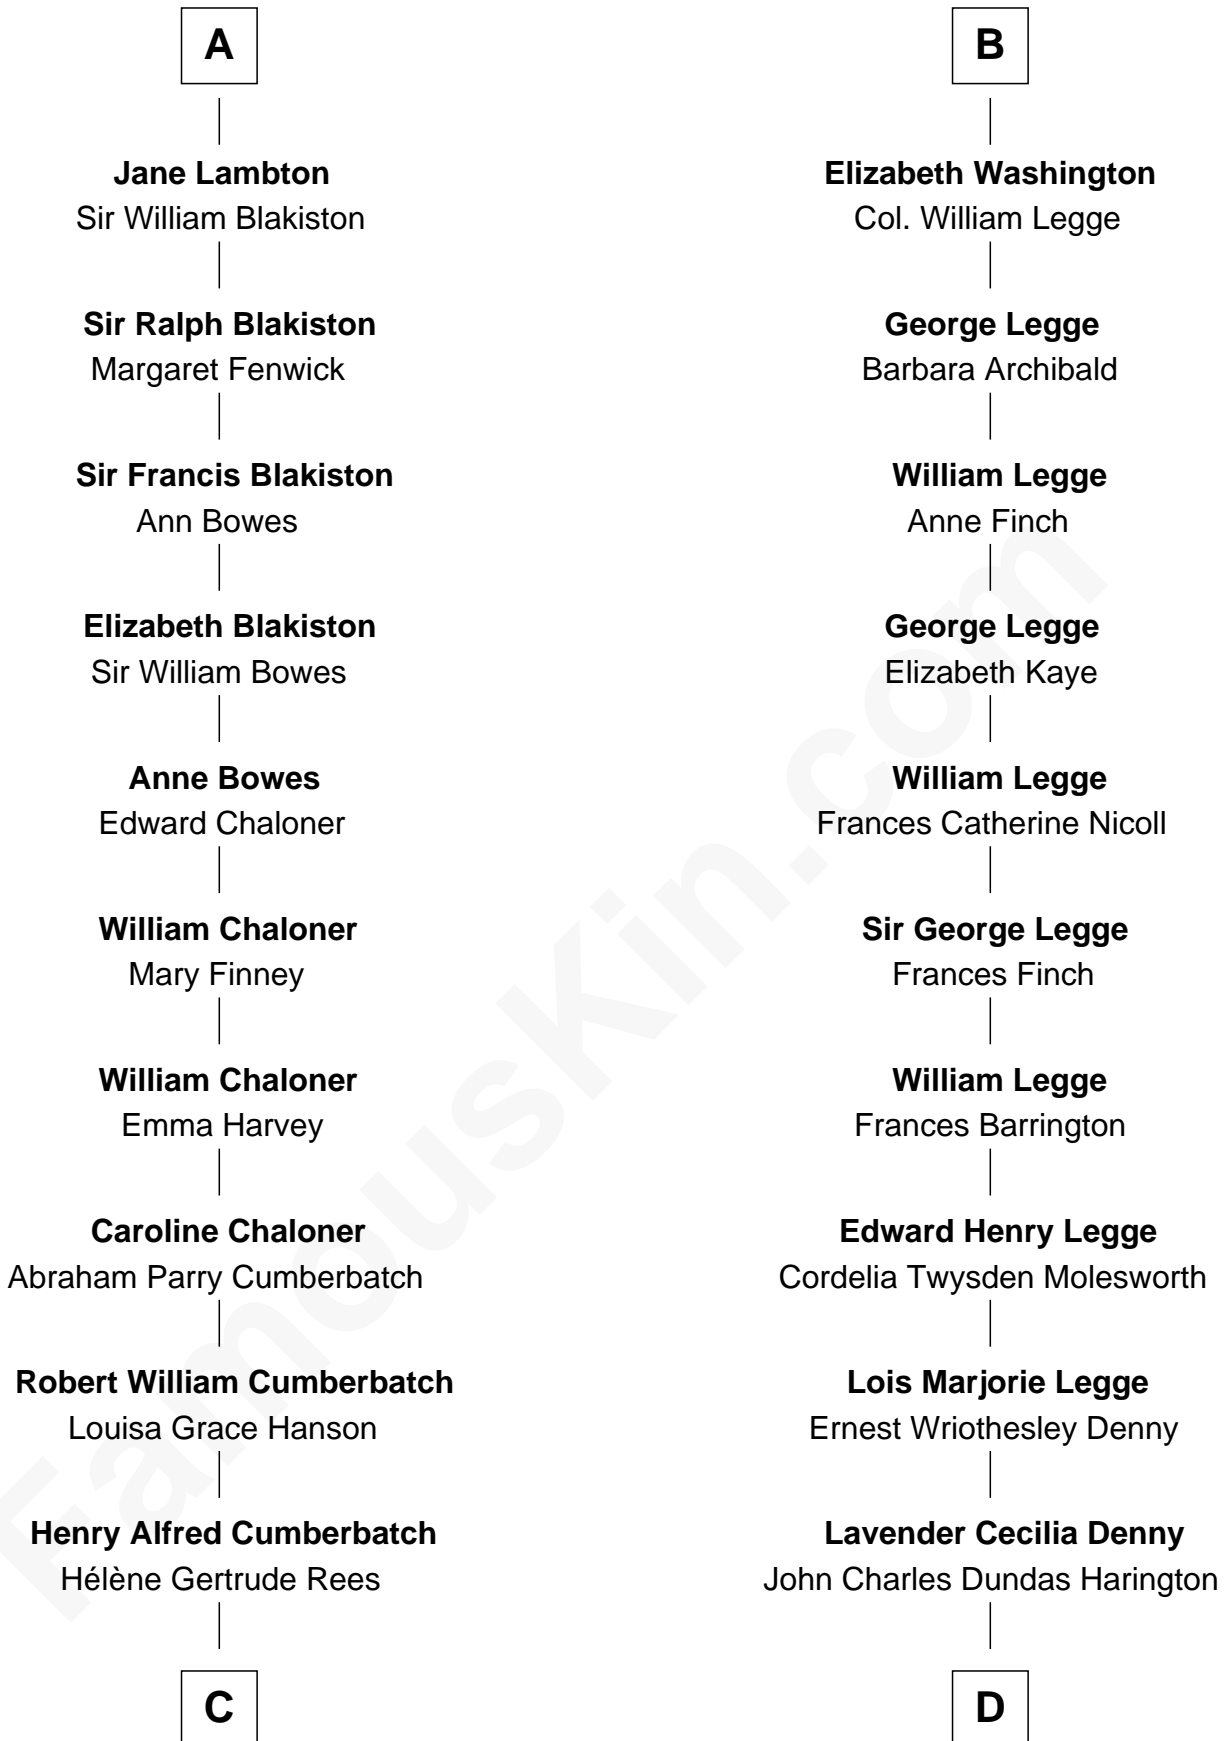

# FamousKin.com Relationship Chart of

**Benedict Cumberbatch**  
Movie, Television and Stage Actor

18th cousin 1 time removed of

**Kit Harington**  
TV Actor - "Game of Thrones"

**C**

**Henry Carlton Cumberbatch**

Pauline Ellen Laing Congdon

**Timothy Carlton Congdon Cumberbatch**

Wanda Ventham

**Benedict Cumberbatch**

*Movie, Television and Stage Actor*

**D**

**Sir David Richard Harington**

Deborah Jane Catesby