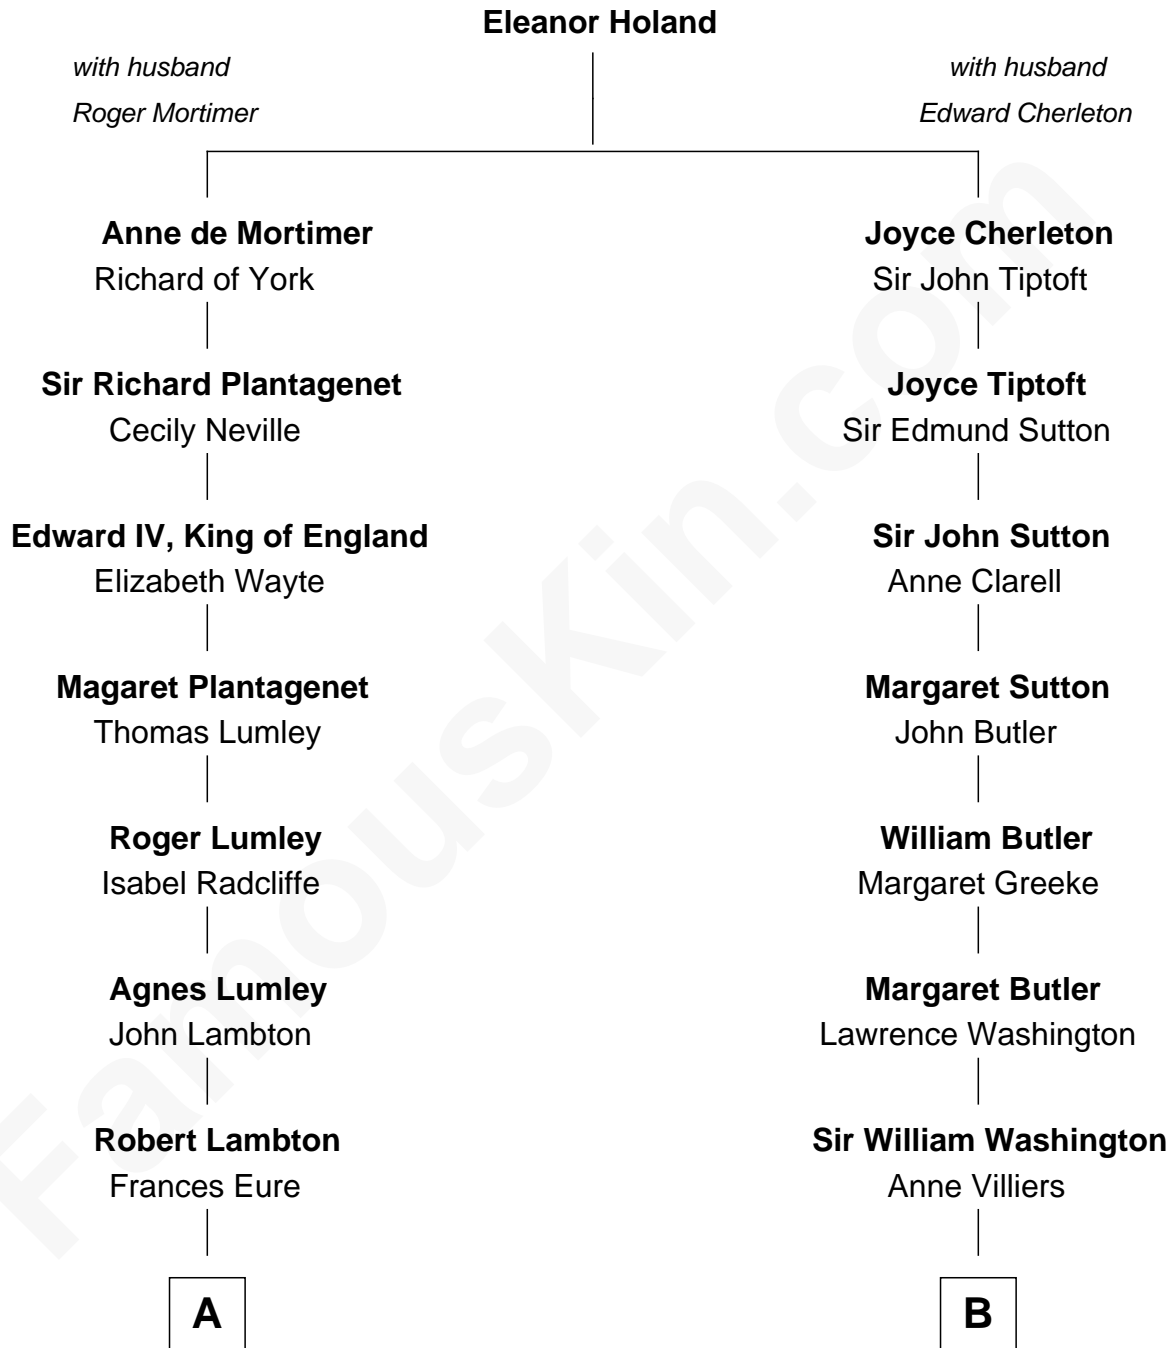

# FamousKin.com Relationship Chart of

**Benedict Cumberbatch**  
Movie, Television and Stage Actor

18th cousin 1 time removed of

**Kit Harington**  
TV Actor - "Game of Thrones"

**C**

**Henry Carlton Cumberbatch**

Pauline Ellen Laing Congdon

**Timothy Carlton Congdon Cumberbatch**

Wanda Ventham

**Benedict Cumberbatch**

*Movie, Television and Stage Actor*

**D**

**Sir David Richard Harington**

Deborah Jane Catesby