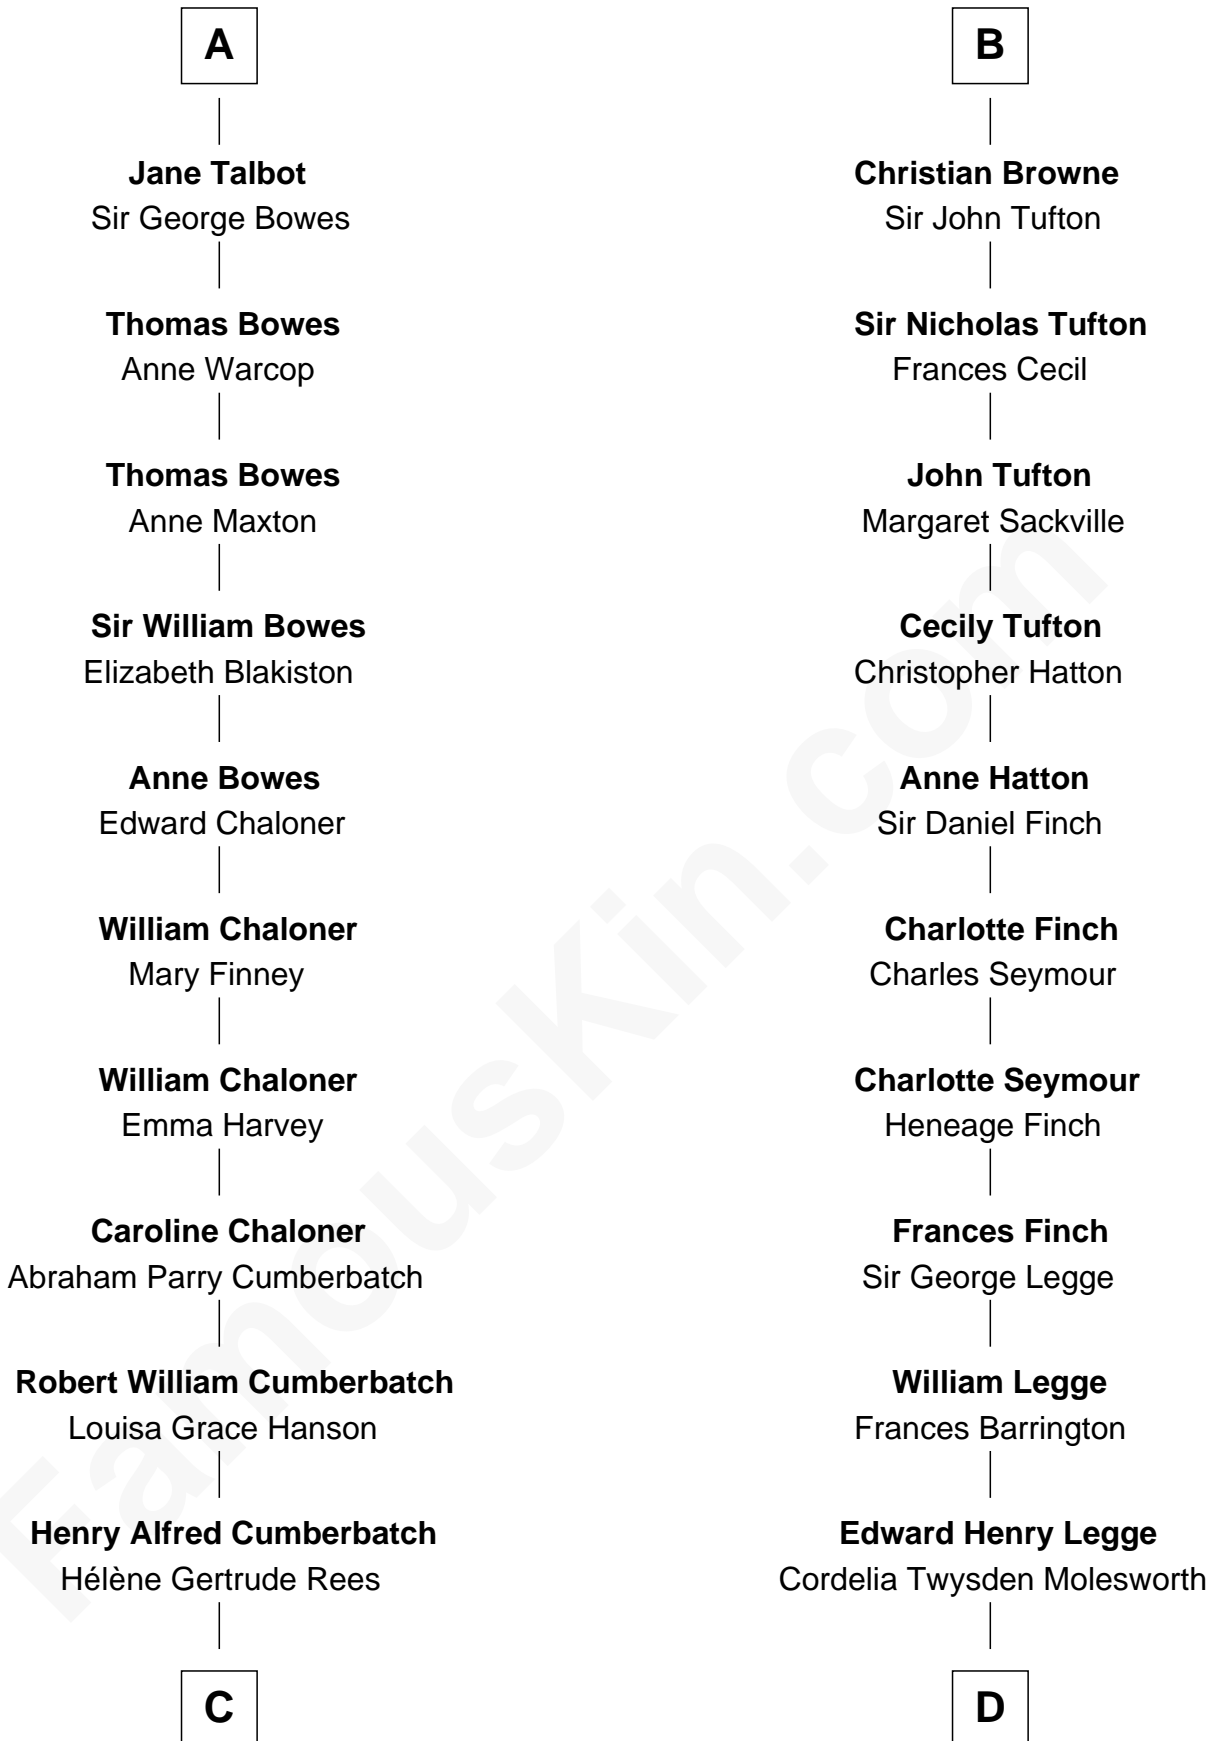

## Relationship Chart of

**Benedict Cumberbatch**  
*Movie, Television and Stage Actor*

19th cousin 1 time removed of

**Kit Harington**  
*TV Actor - "Game of Thrones"*

**Sir William de Ros**  
 Margery de Badlesmere

**C**

**Henry Carlton Cumberbatch**

Pauline Ellen Laing Congdon

**Timothy Carlton Congdon Cumberbatch**

Wanda Ventham

**Benedict Cumberbatch**

*Movie, Television and Stage Actor*

**D**

**Lois Marjorie Legge**

Ernest Wriothesley Denny

**Lavender Cecilia Denny**

John Charles Dundas Harington

**Sir David Richard Harington**

Deborah Jane Catesby

**Kit Harington**

*TV Actor - "Game of Thrones"*