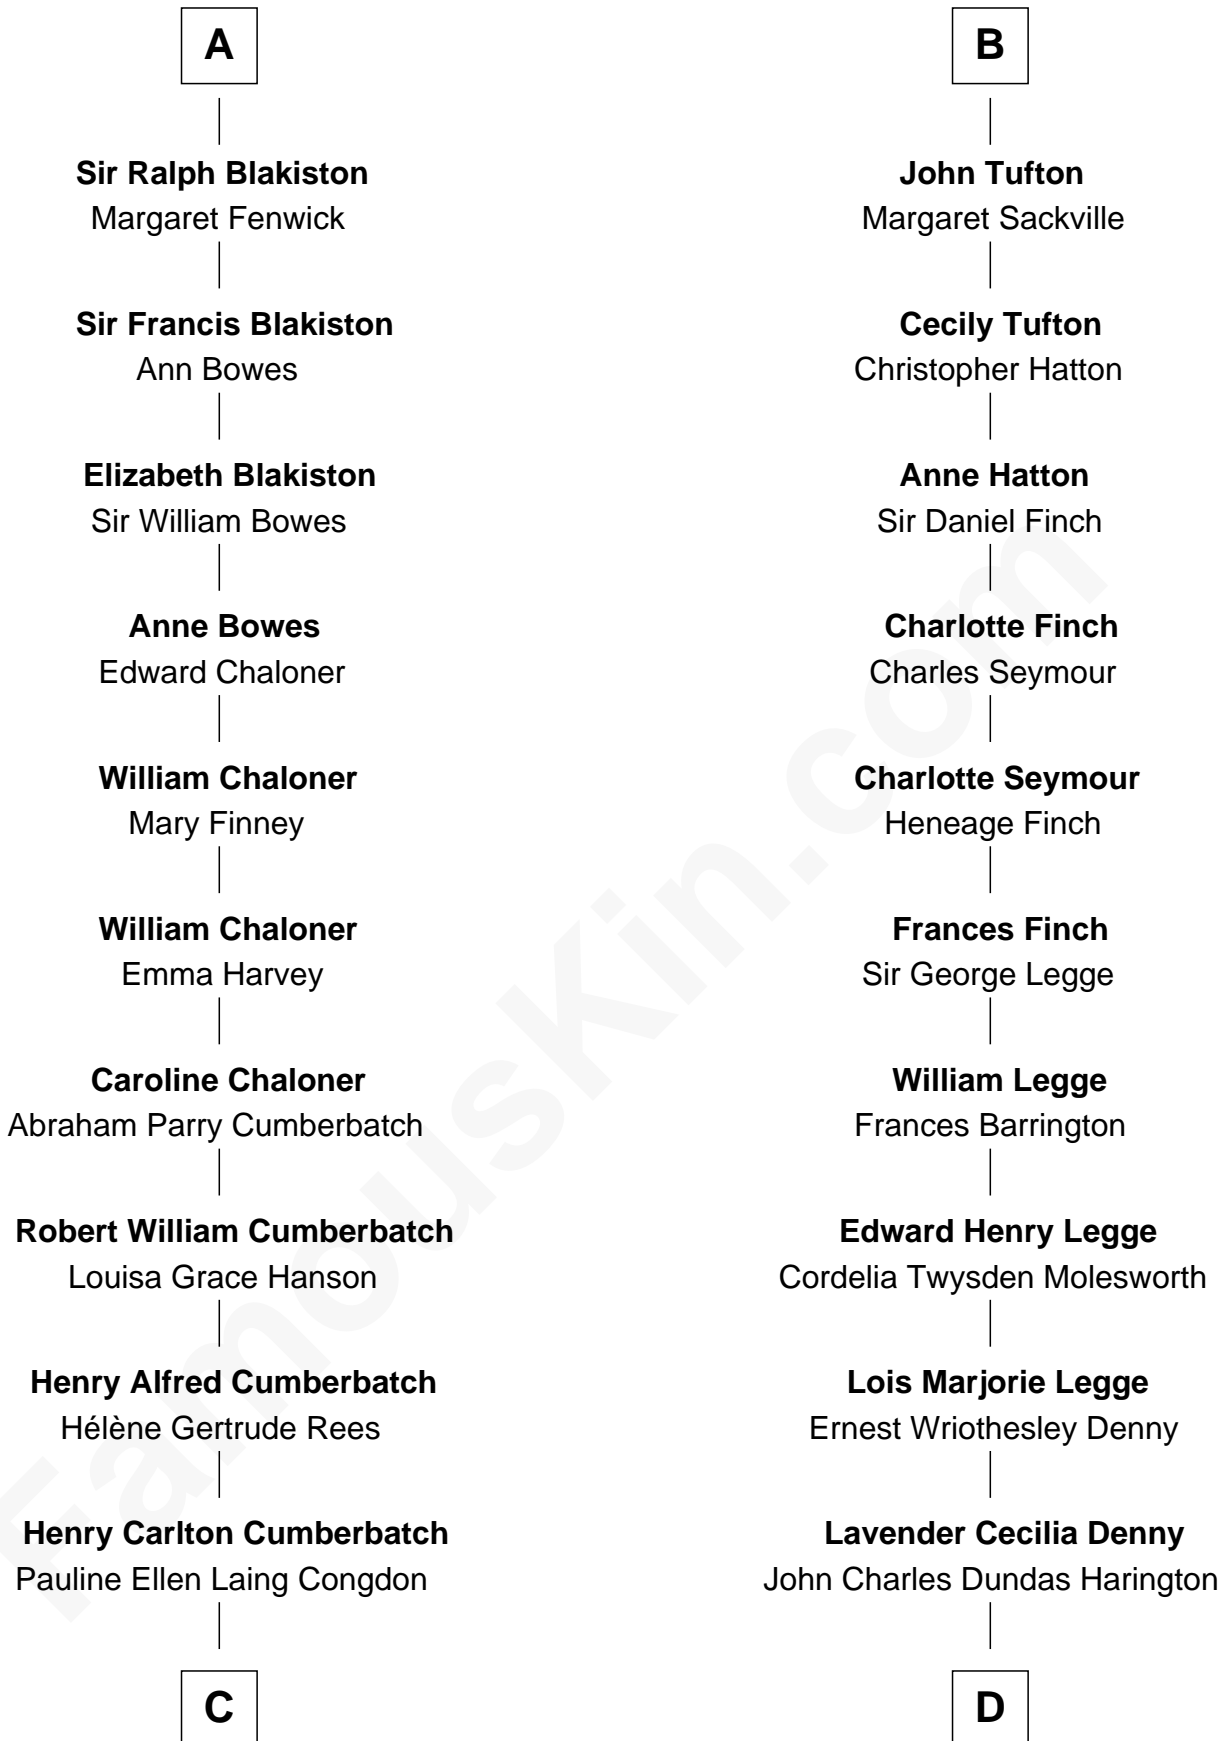

FamousKin.com

Relationship Chart of

Benedict Cumberbatch

Movie, Television and Stage Actor

18th cousin of

Kit Harington

TV Actor - "Game of Thrones"

C

Timothy Carlton Congdon Cumberbatch

Wanda Ventham

Benedict Cumberbatch

Movie, Television and Stage Actor

D

Sir David Richard Harington

Deborah Jane Catesby

Kit Harington

TV Actor - "Game of Thrones"

FamousKin.com