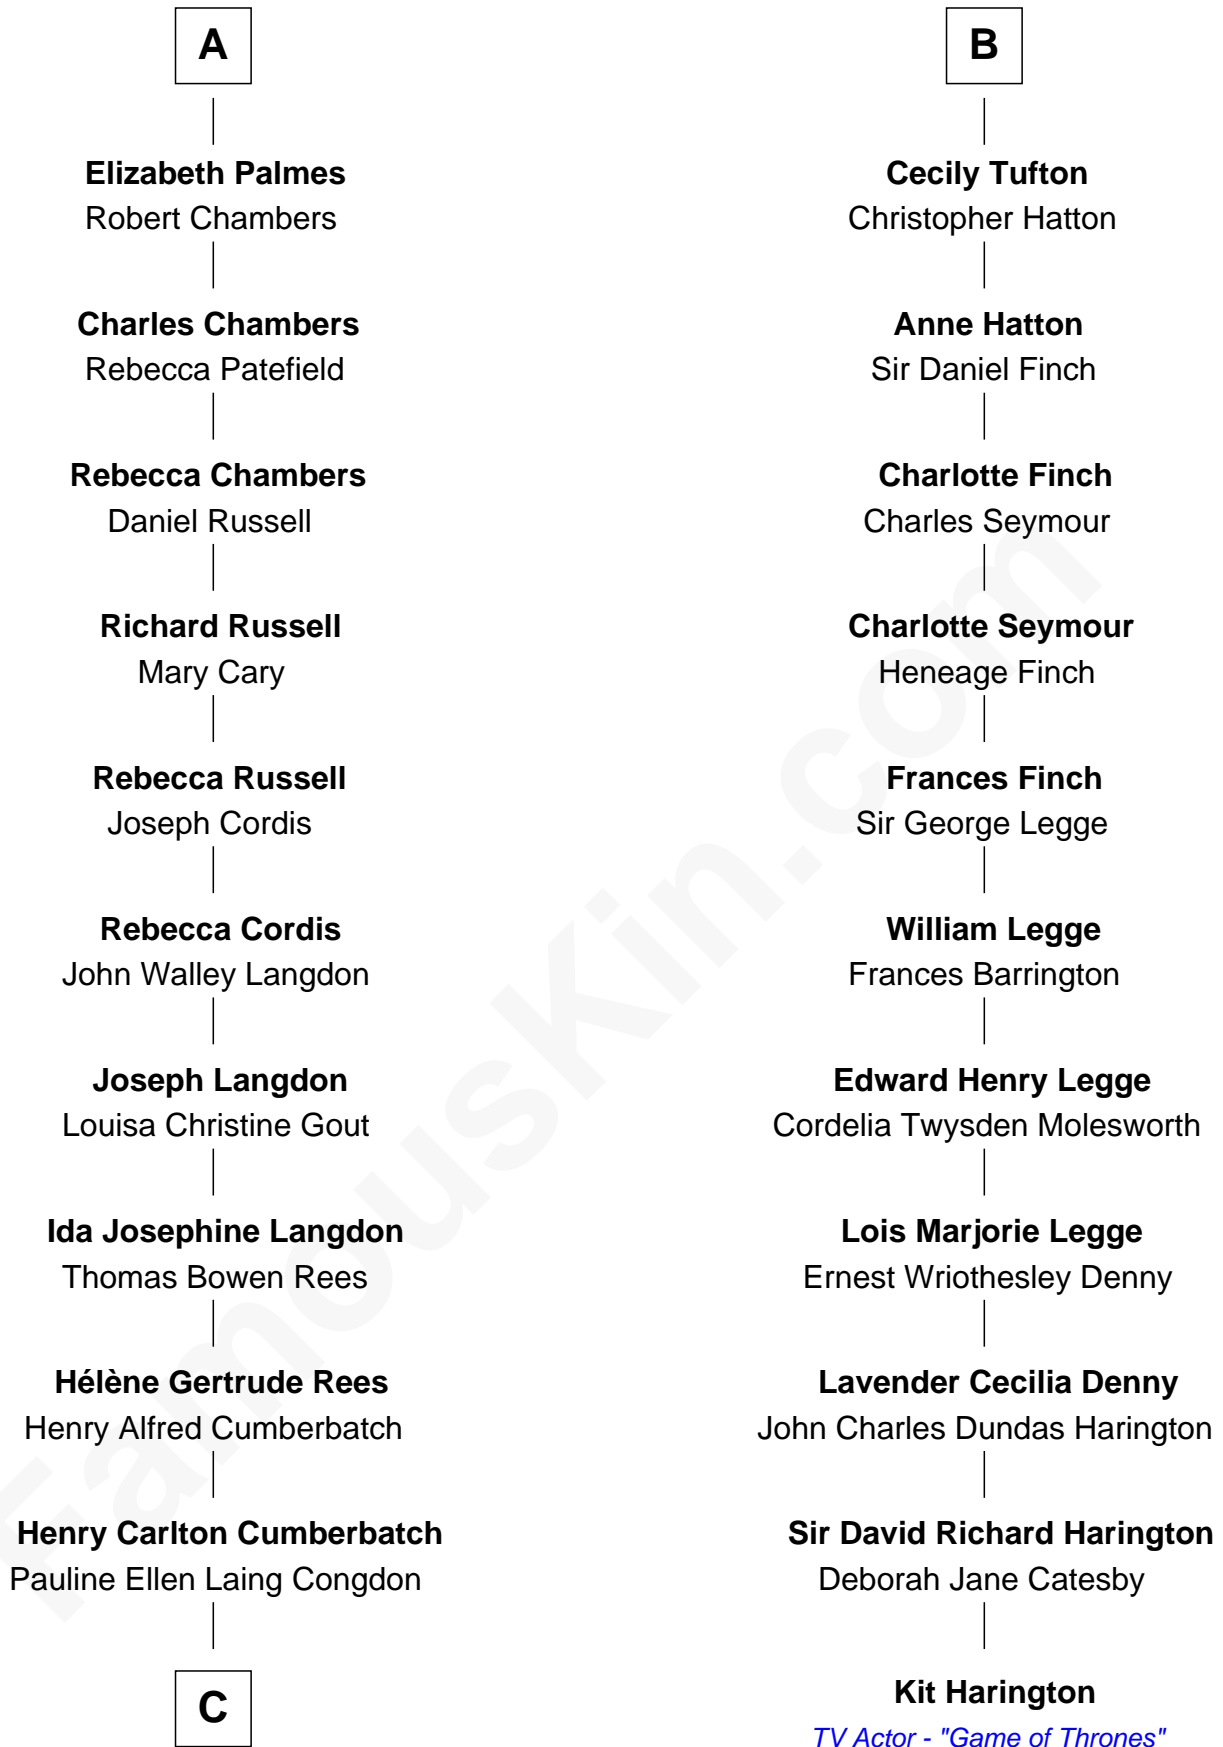

FamousKin.com

Relationship Chart of

Benedict Cumberbatch
Movie, Television and Stage Actor

17th cousin 1 time removed of

Kit Harington
TV Actor - "Game of Thrones"

Timothy Carlton Congdon Cumberbatch

Wanda Ventham