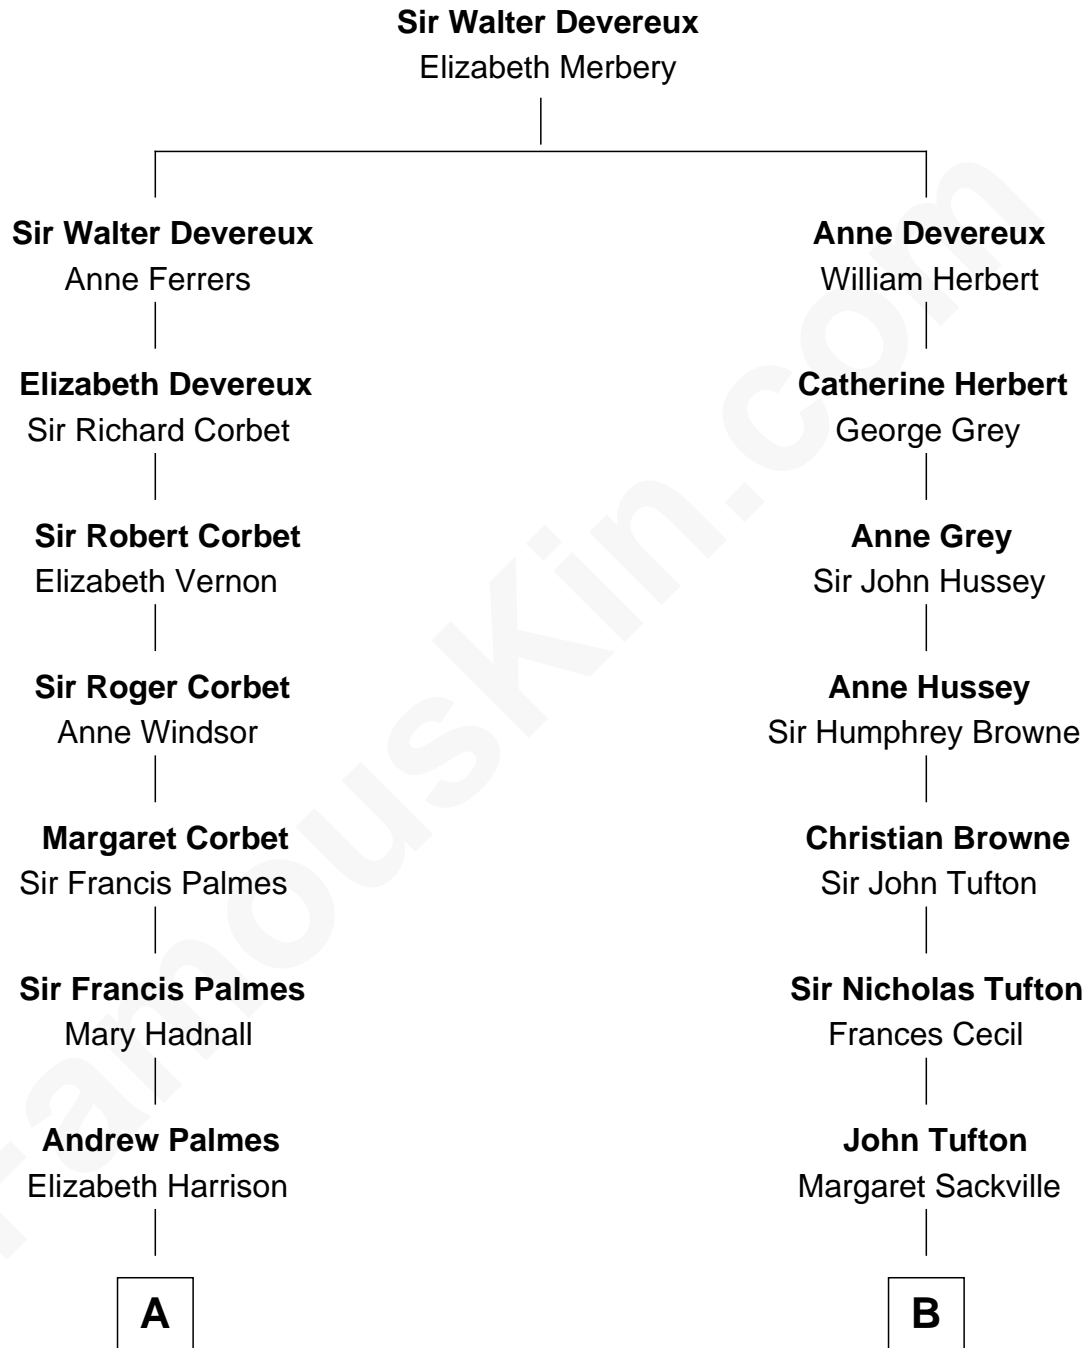

FamousKin.com

Relationship Chart of

Benedict Cumberbatch
Movie, Television and Stage Actor

17th cousin 1 time removed of

Kit Harington
TV Actor - "Game of Thrones"

Timothy Carlton Congdon Cumberbatch

Wanda Ventham