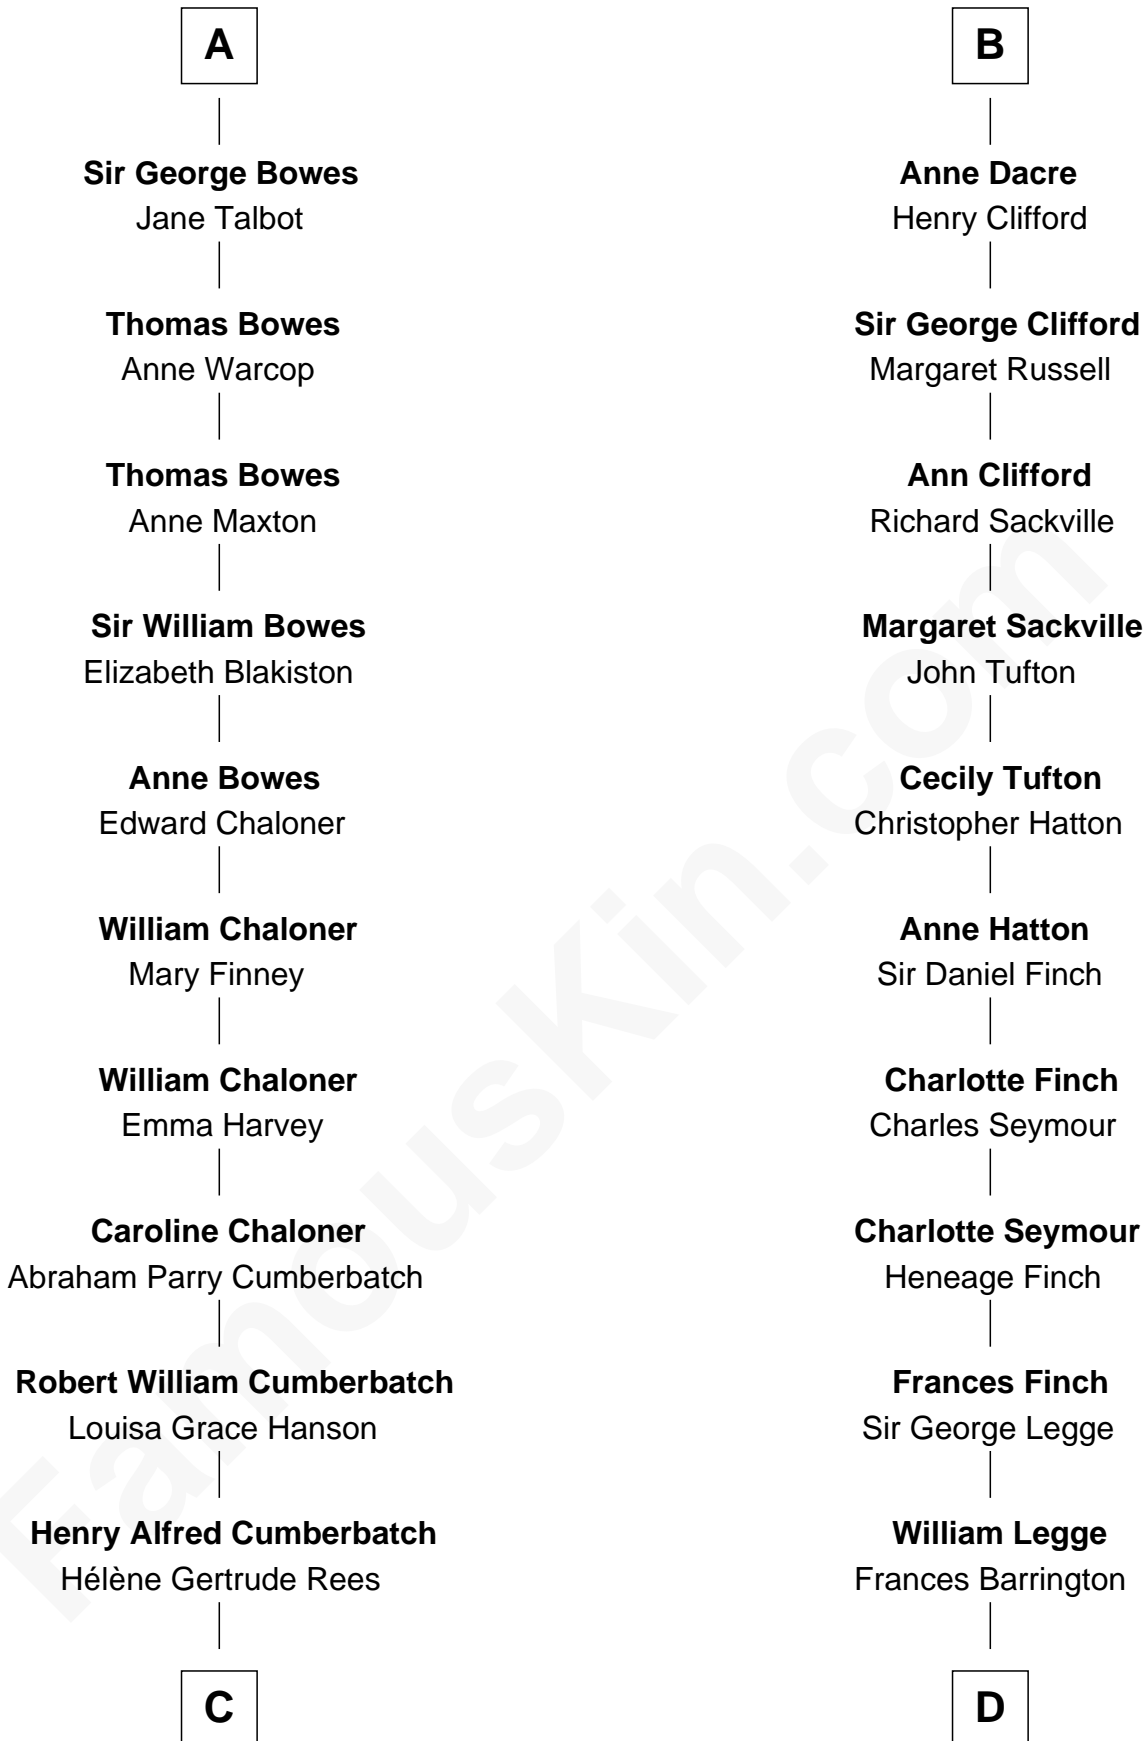

FamousKin.com

Relationship Chart of

Benedict Cumberbatch
Movie, Television and Stage Actor

19th cousin 2 times removed of

Kit Harington
TV Actor - "Game of Thrones"

C

Henry Carlton Cumberbatch

Pauline Ellen Laing Congdon

Timothy Carlton Congdon Cumberbatch

Wanda Ventham

Benedict Cumberbatch

Movie, Television and Stage Actor

D

Edward Henry Legge

Cordelia Twysden Molesworth

Lois Marjorie Legge