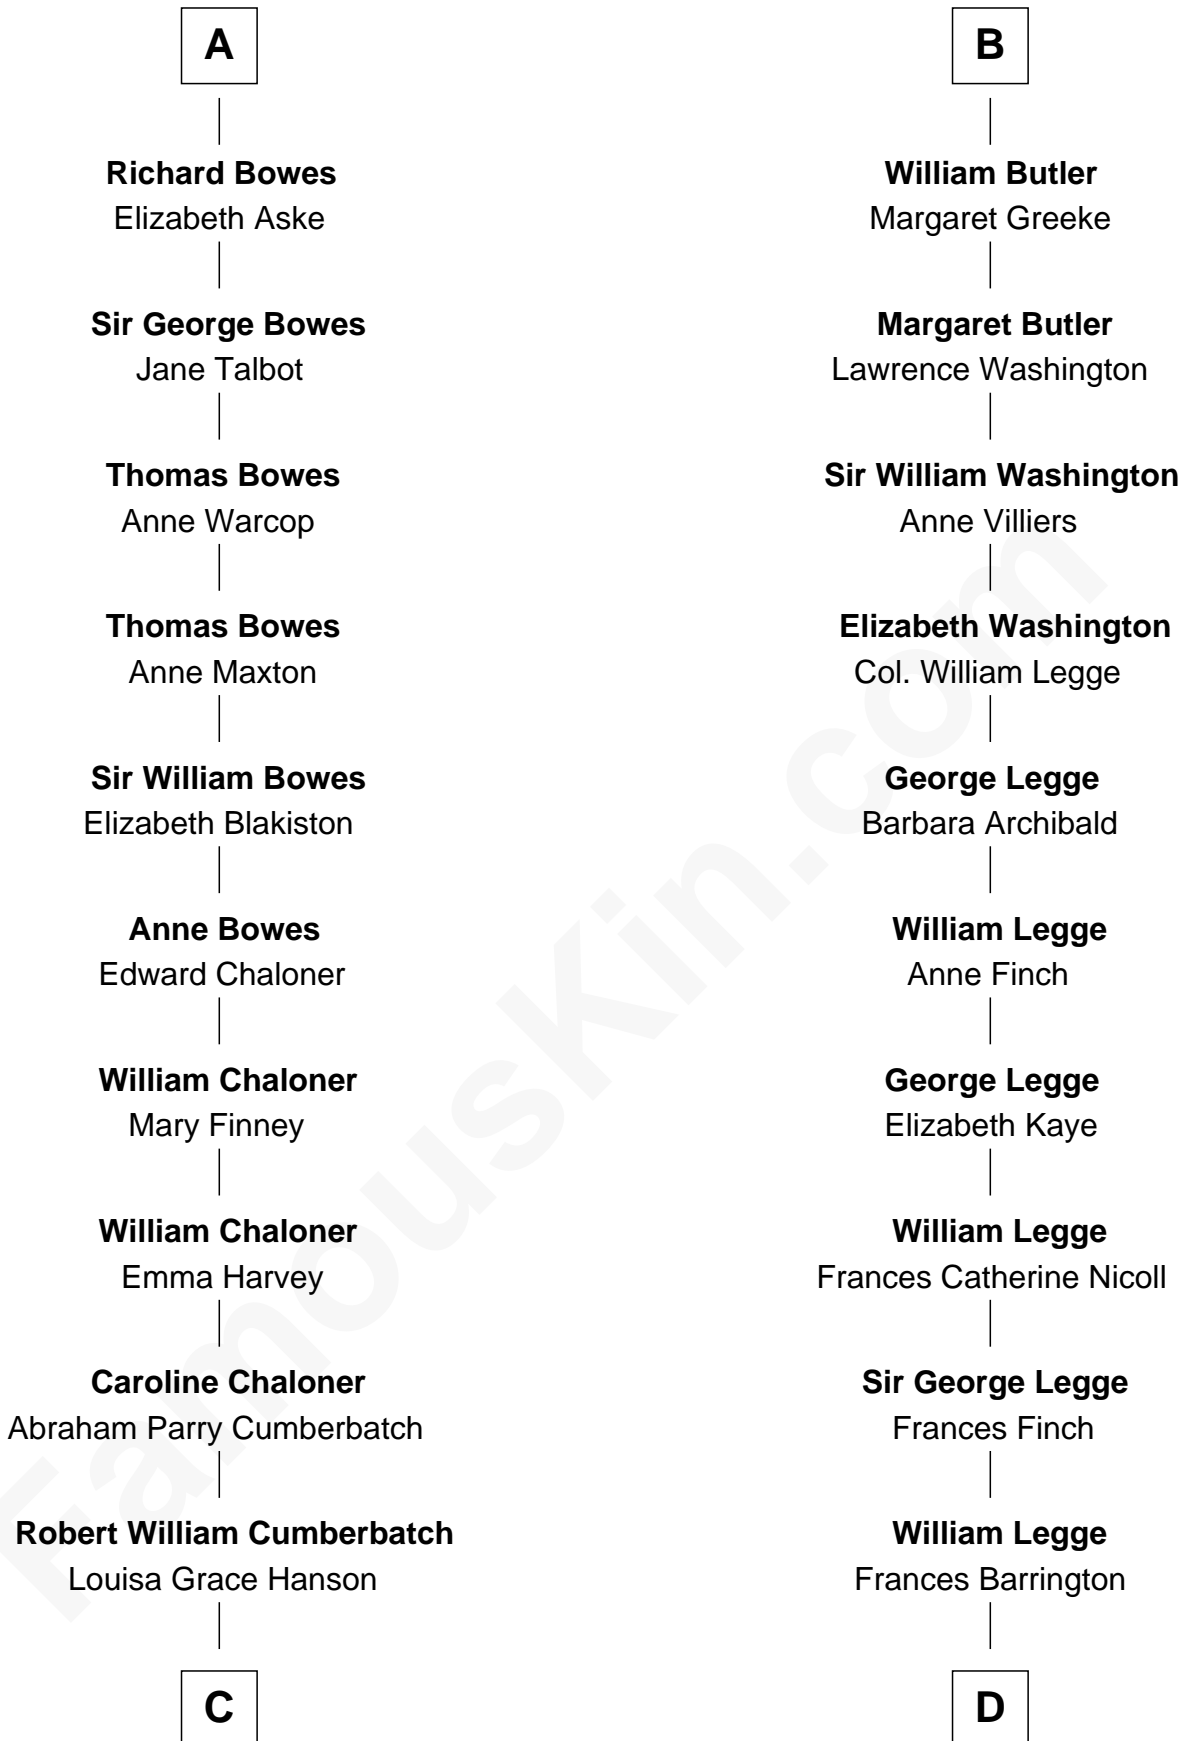

## Relationship Chart of

**Benedict Cumberbatch**  
*Movie, Television and Stage Actor*

20th cousin 1 time removed of

**Kit Harington**  
*TV Actor - "Game of Thrones"*

**Sir Thomas de Berkeley**  
 Joan de Ferrers

**C**

**Henry Alfred Cumberbatch**  
Hélène Gertrude Rees

**Henry Carlton Cumberbatch**  
Pauline Ellen Laing Congdon

**Timothy Carlton Congdon Cumberbatch**  
Wanda Venham

**Benedict Cumberbatch**  
*Movie, Television and Stage Actor*