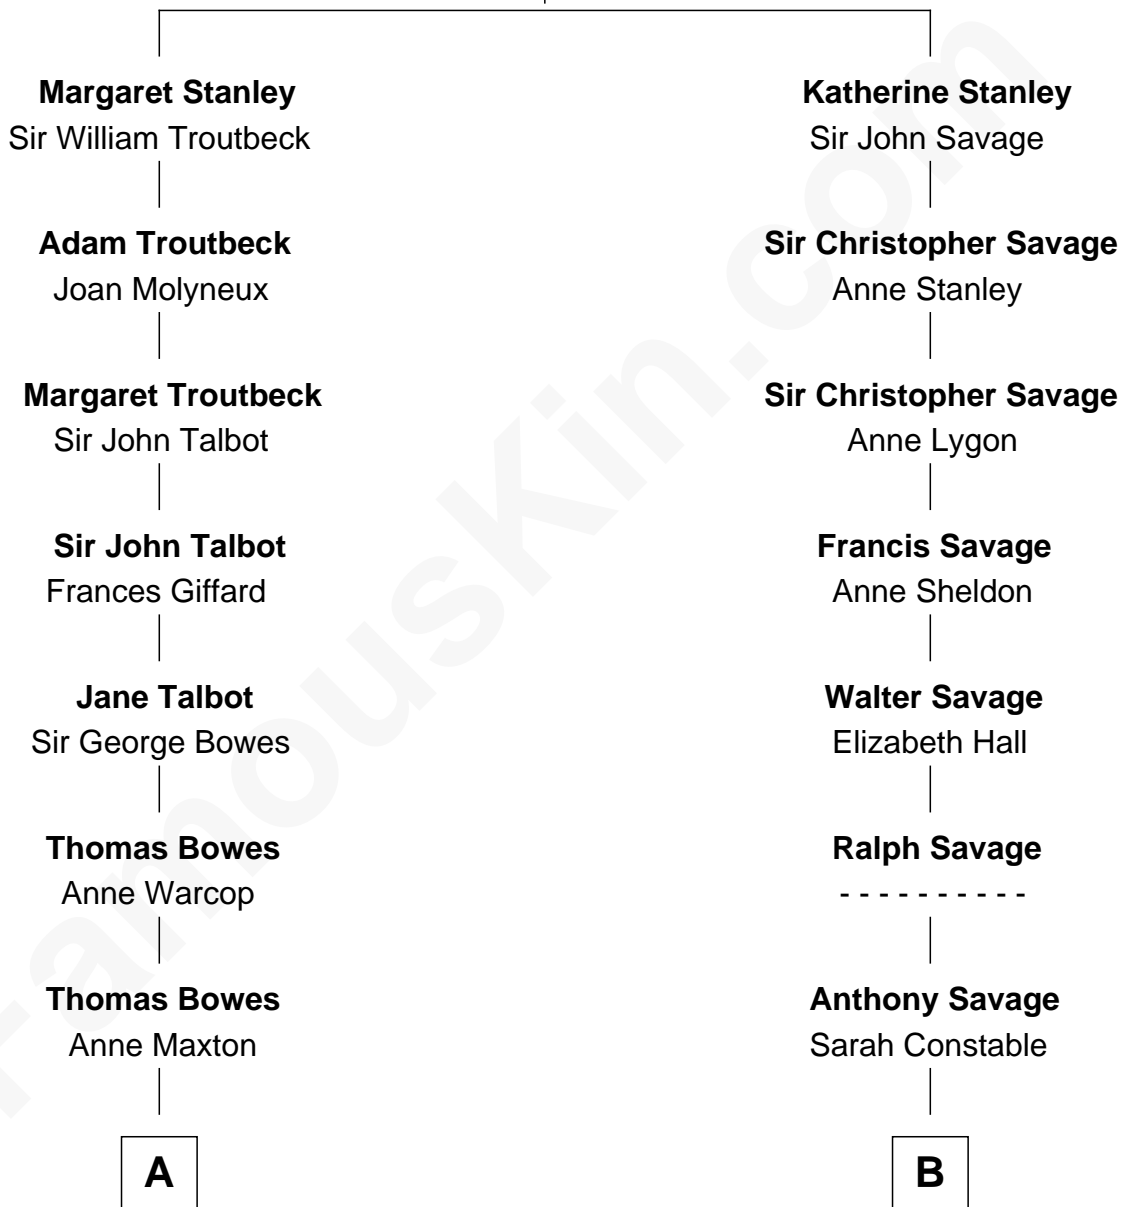

FamousKin.com
Relationship Chart of
Benedict Cumberbatch
Movie, Television and Stage Actor

16th cousin of

William H. Macy
TV and Movie Actor

Sir Thomas Stanley
 Joan Goushill

A

Sir William Bowes

Elizabeth Blakiston

Anne Bowes

Edward Chaloner

William Chaloner

Mary Finney

William Chaloner

Emma Harvey

Caroline Chaloner

Abraham Parry Cumberbatch

Robert William Cumberbatch

Louisa Grace Hanson

Henry Alfred Cumberbatch

Hélène Gertrude Rees

Henry Carlton Cumberbatch

Pauline Ellen Laing Congdon

Timothy Carlton Congdon Cumberbatch

Wanda Ventham

Benedict Cumberbatch

Movie, Television and Stage Actor

B

Alice Savage

Francis Thornton

Margaret Thornton

William Strother

Francis Strother