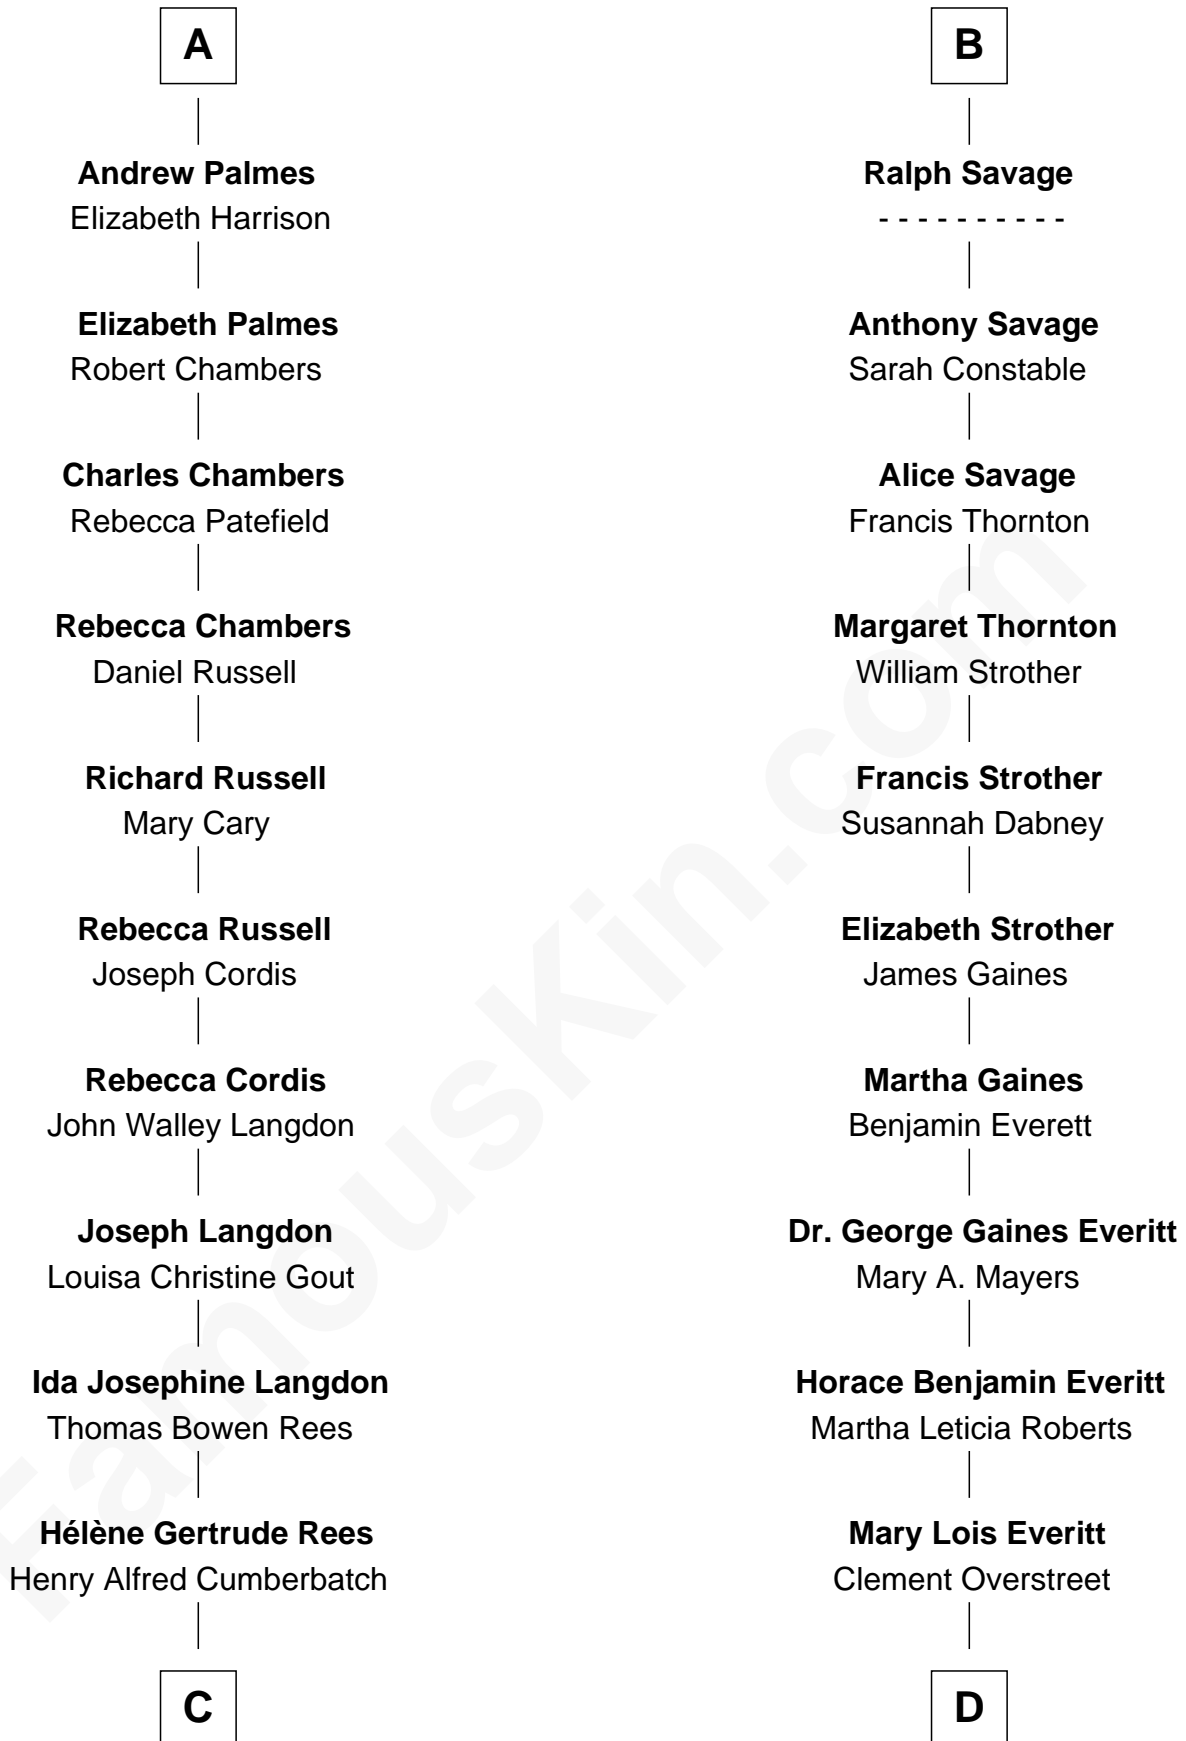

FamousKin.com

Relationship Chart of

Benedict Cumberbatch
Movie, Television and Stage Actor

18th cousin 1 time removed of

William H. Macy
TV and Movie Actor

Sir Edmund Ferrers

Ellen Roche

Sir William Ferrers

Anne Windsor

Margaret Corbet

Sir Francis Palmes

Sir Francis Palmes

Mary Hadnall

A

Margaret Ferrers

John de Beauchamp

Sir Richard de Beauchamp

Elizabeth Stafford

Anne de Beauchamp

Sir Richard Lygon

Sir Richard Lygon

Margaret Greville

Anne Lygon

Sir Christopher Savage

Francis Savage

Anne Sheldon

Walter Savage

Elizabeth Hall

B

C

Henry Carlton Cumberbatch

Pauline Ellen Laing Congdon