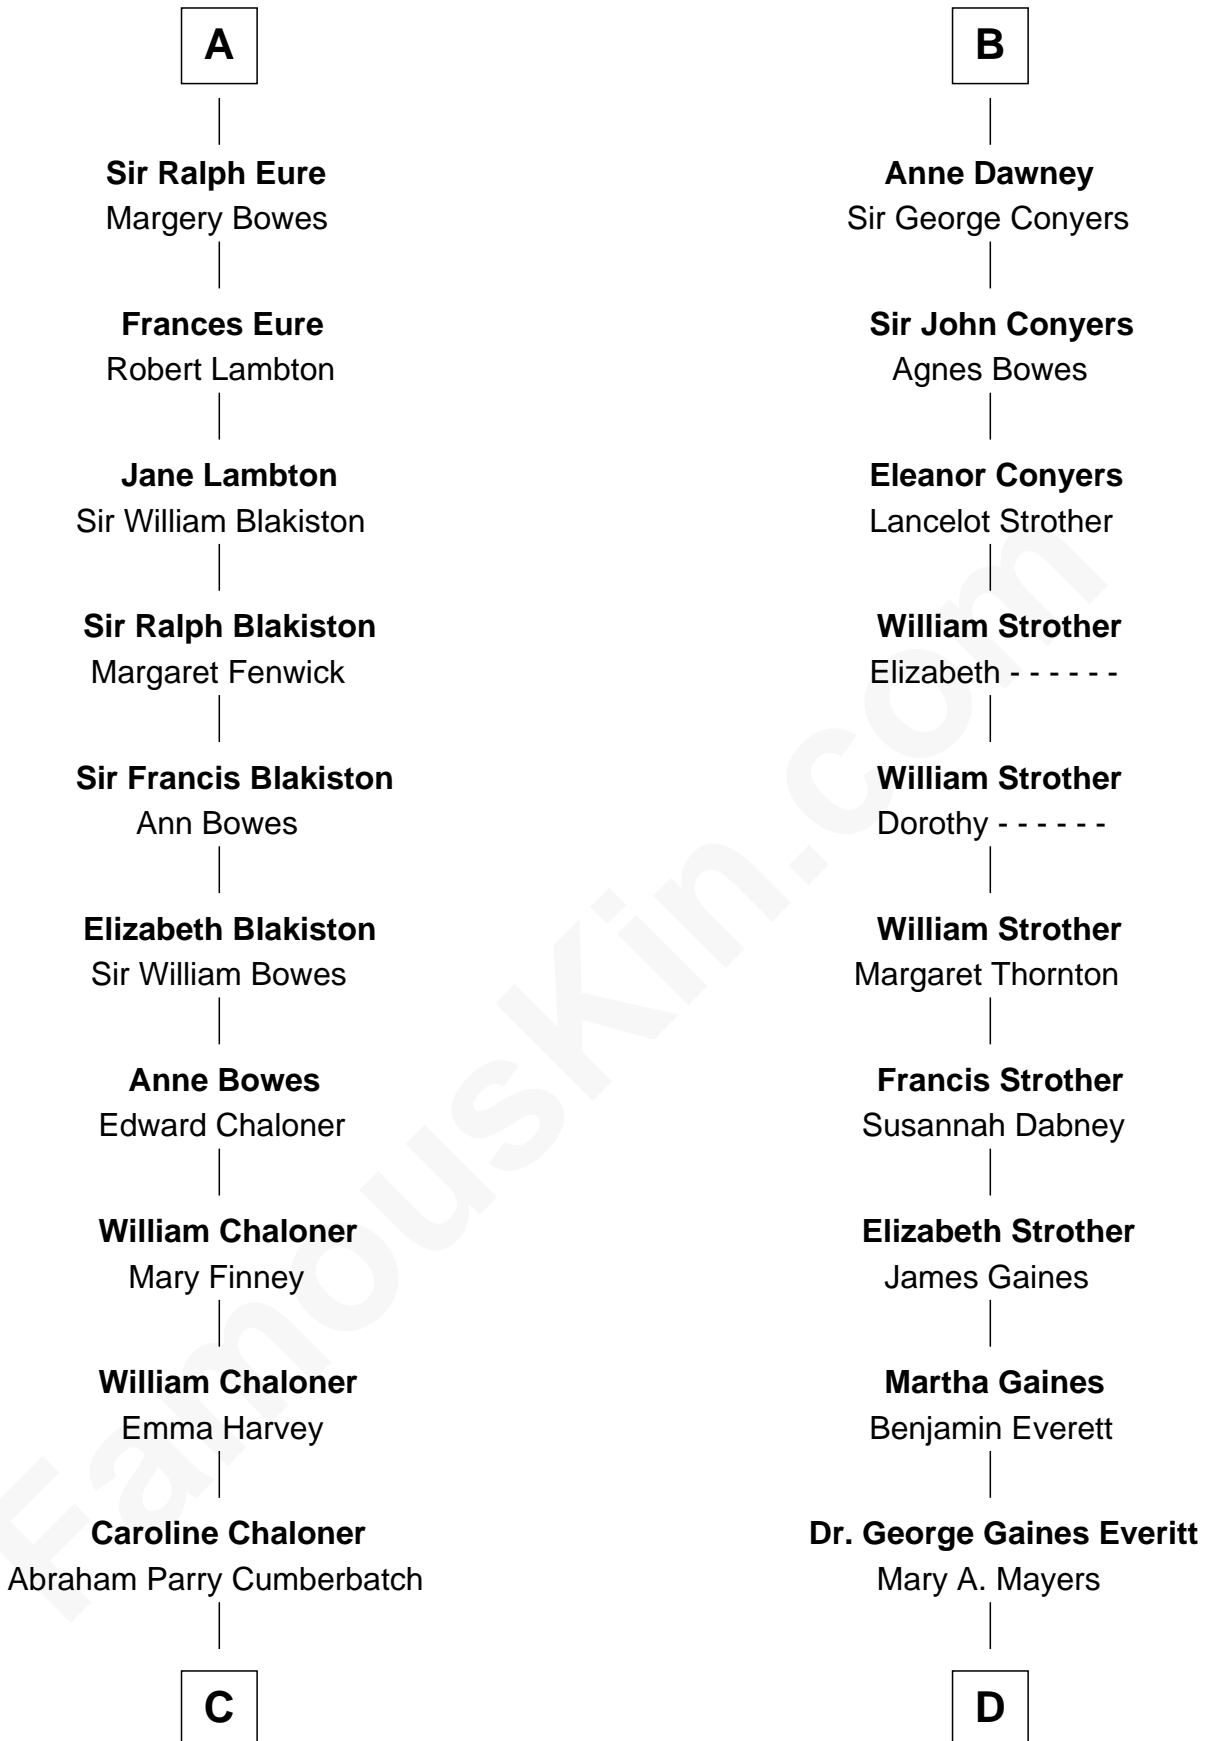

**FamousKin.com**  
**Relationship Chart of**  
**Benedict Cumberbatch**  
*Movie, Television and Stage Actor*

20th cousin 1 time removed of

**William H. Macy**  
*TV and Movie Actor*

**C**

**Robert William Cumberbatch**

Louisa Grace Hanson

**Henry Alfred Cumberbatch**

Hélène Gertrude Rees

**Henry Carlton Cumberbatch**

Pauline Ellen Laing Congdon

**Timothy Carlton Congdon Cumberbatch**

Wanda Ventham

**Benedict Cumberbatch**

*Movie, Television and Stage Actor*

**D**

**Horace Benjamin Everitt**

Martha Leticia Roberts

**Mary Lois Everitt**

Clement Overstreet

**Lois Elizabeth Overstreet**

William Hall Macy