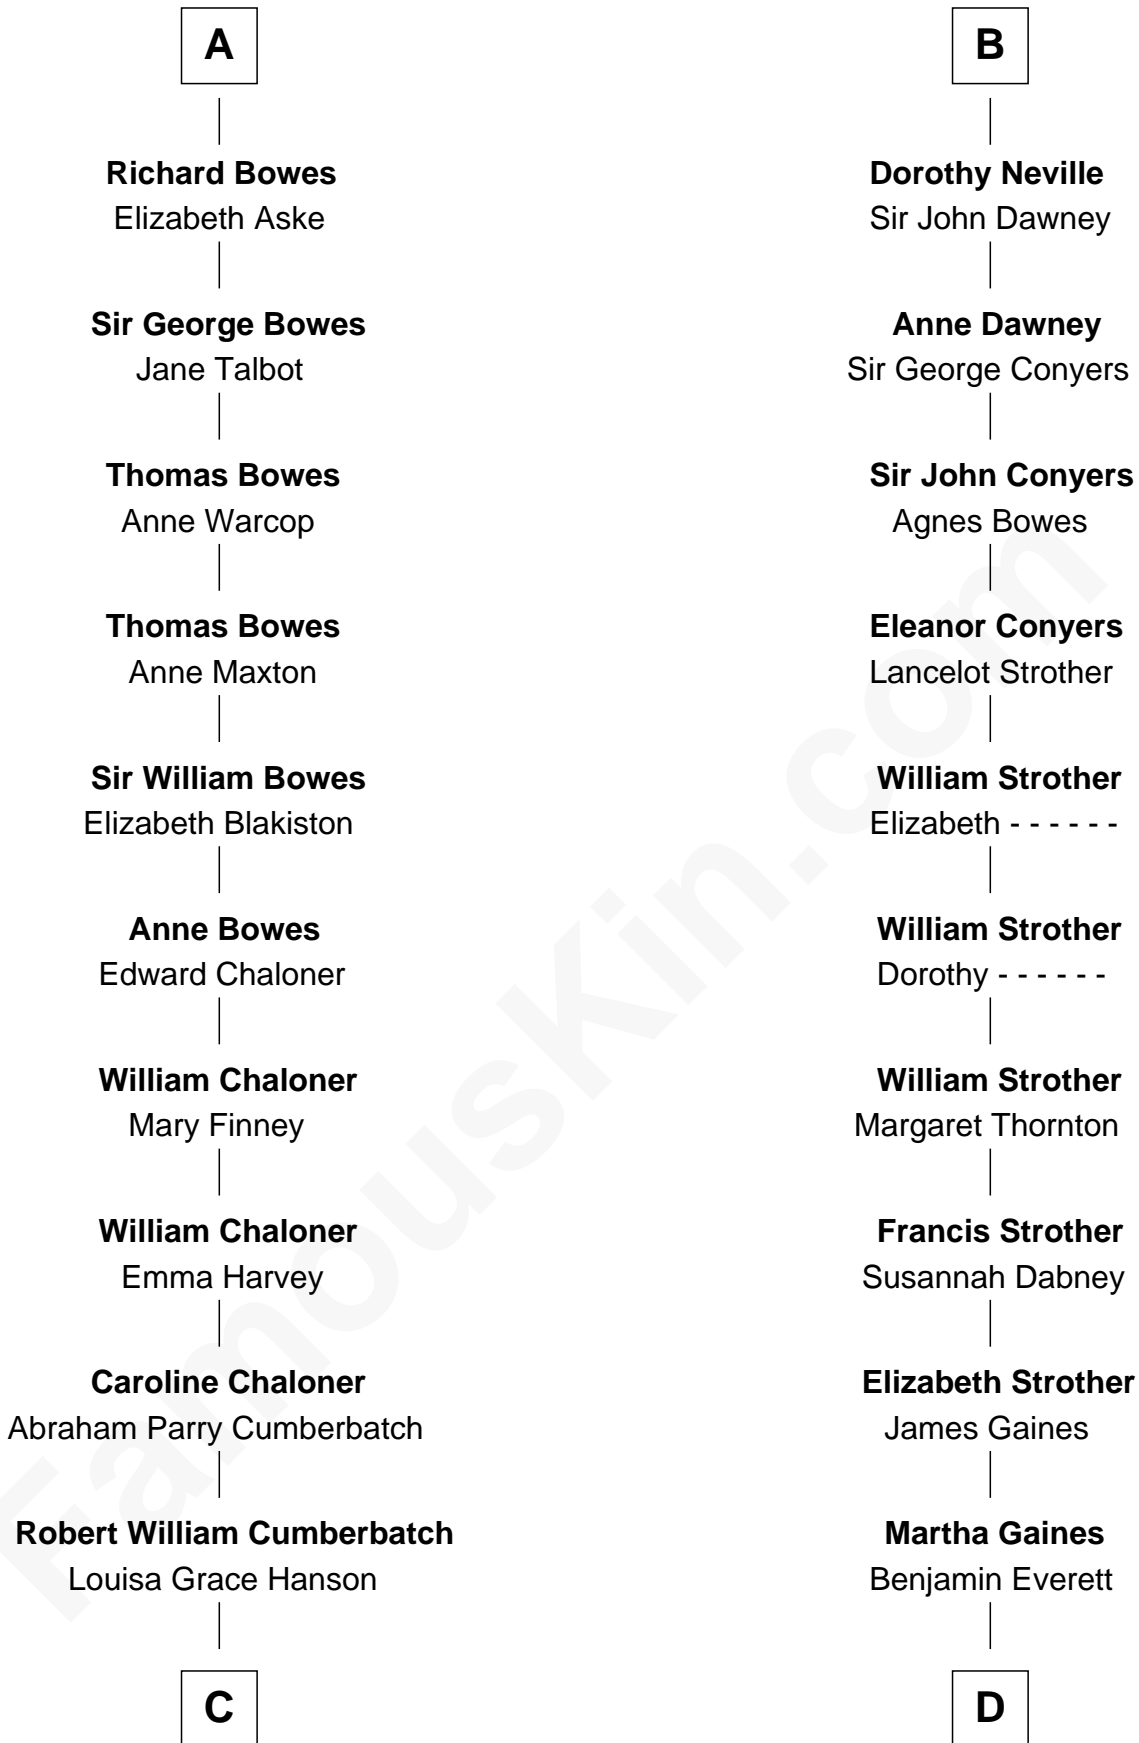

## Relationship Chart of

**Benedict Cumberbatch**  
*Movie, Television and Stage Actor*

20th cousin 1 time removed of

**William H. Macy**  
*TV and Movie Actor*

**Sir Edmund Mortimer**  
 Margaret de Fiennes

**C**

**Henry Alfred Cumberbatch**

Hélène Gertrude Rees

**Henry Carlton Cumberbatch**

Pauline Ellen Laing Congdon

**Timothy Carlton Congdon Cumberbatch**

Wanda Ventham

**Benedict Cumberbatch**

*Movie, Television and Stage Actor*

**D**

**Dr. George Gaines Everitt**

Mary A. Mayers

**Horace Benjamin Everitt**

Martha Leticia Roberts

**Mary Lois Everitt**

Clement Overstreet