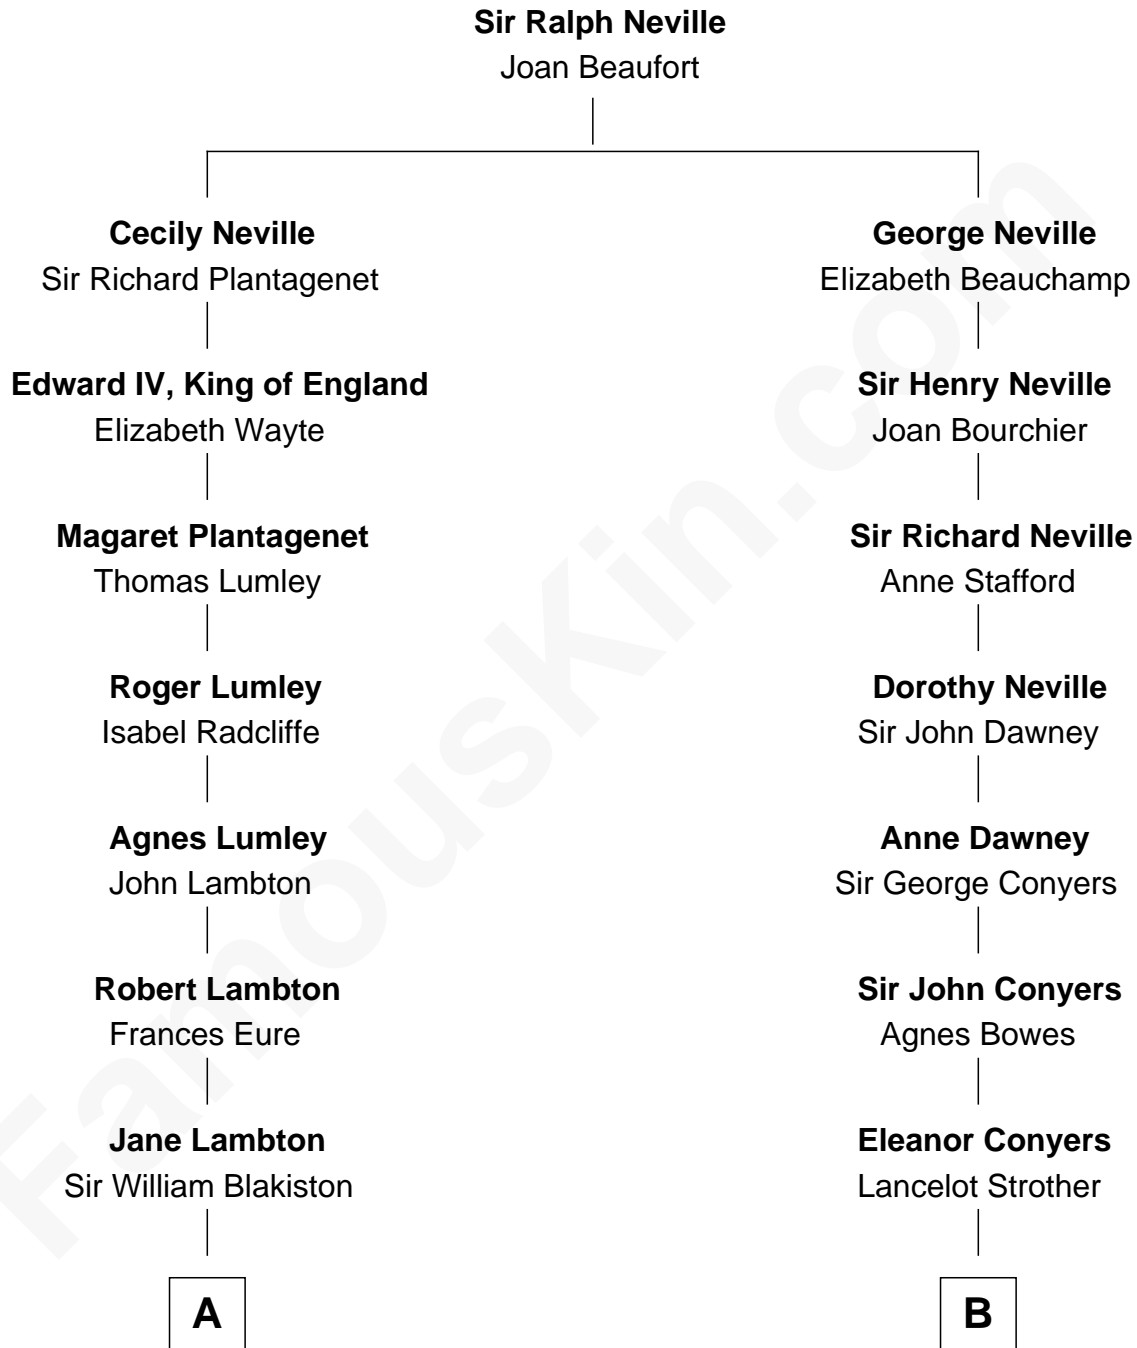

FamousKin.com Relationship Chart of

Benedict Cumberbatch
Movie, Television and Stage Actor

17th cousin 1 time removed of

William H. Macy
TV and Movie Actor

Timothy Carlton Congdon Cumberbatch

Wanda Ventham