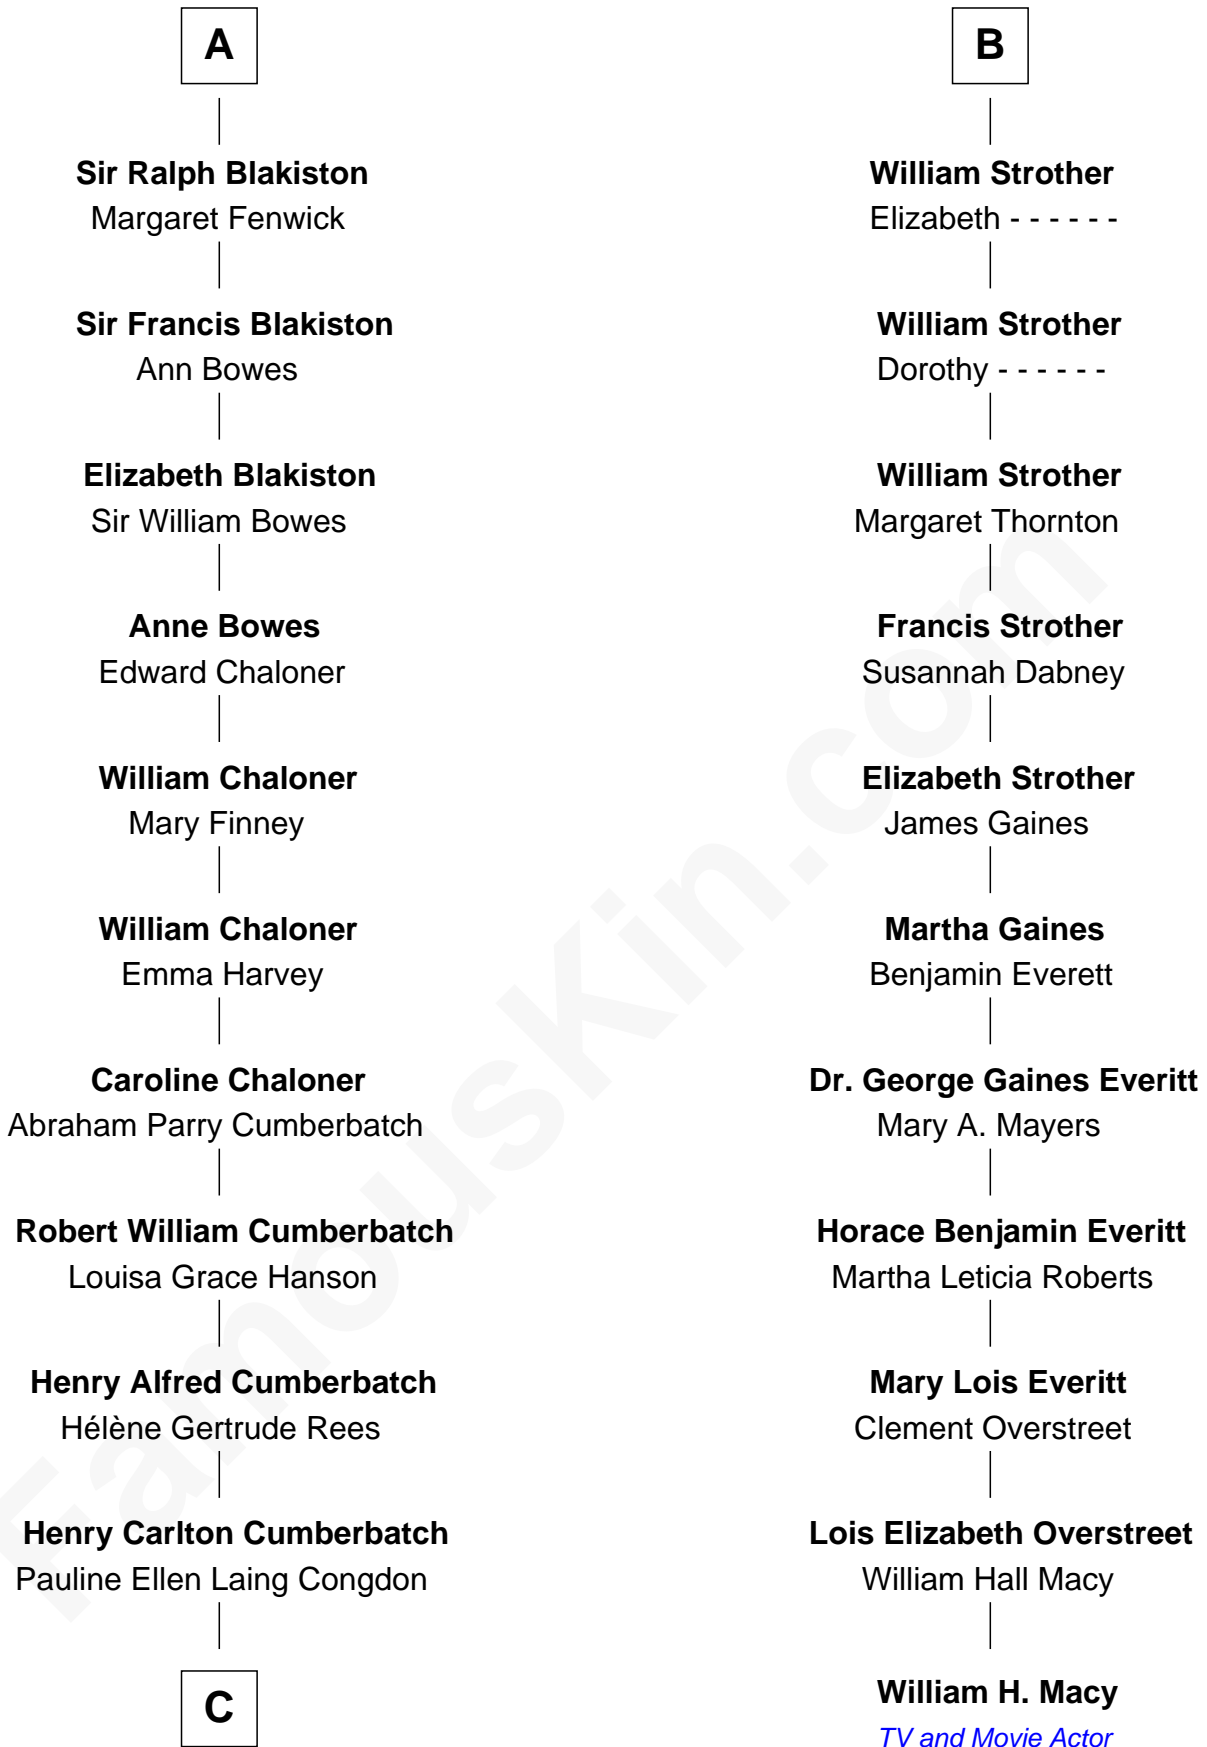

FamousKin.com Relationship Chart of

Benedict Cumberbatch
Movie, Television and Stage Actor

17th cousin 1 time removed of

William H. Macy
TV and Movie Actor

Timothy Carlton Congdon Cumberbatch

Wanda Ventham