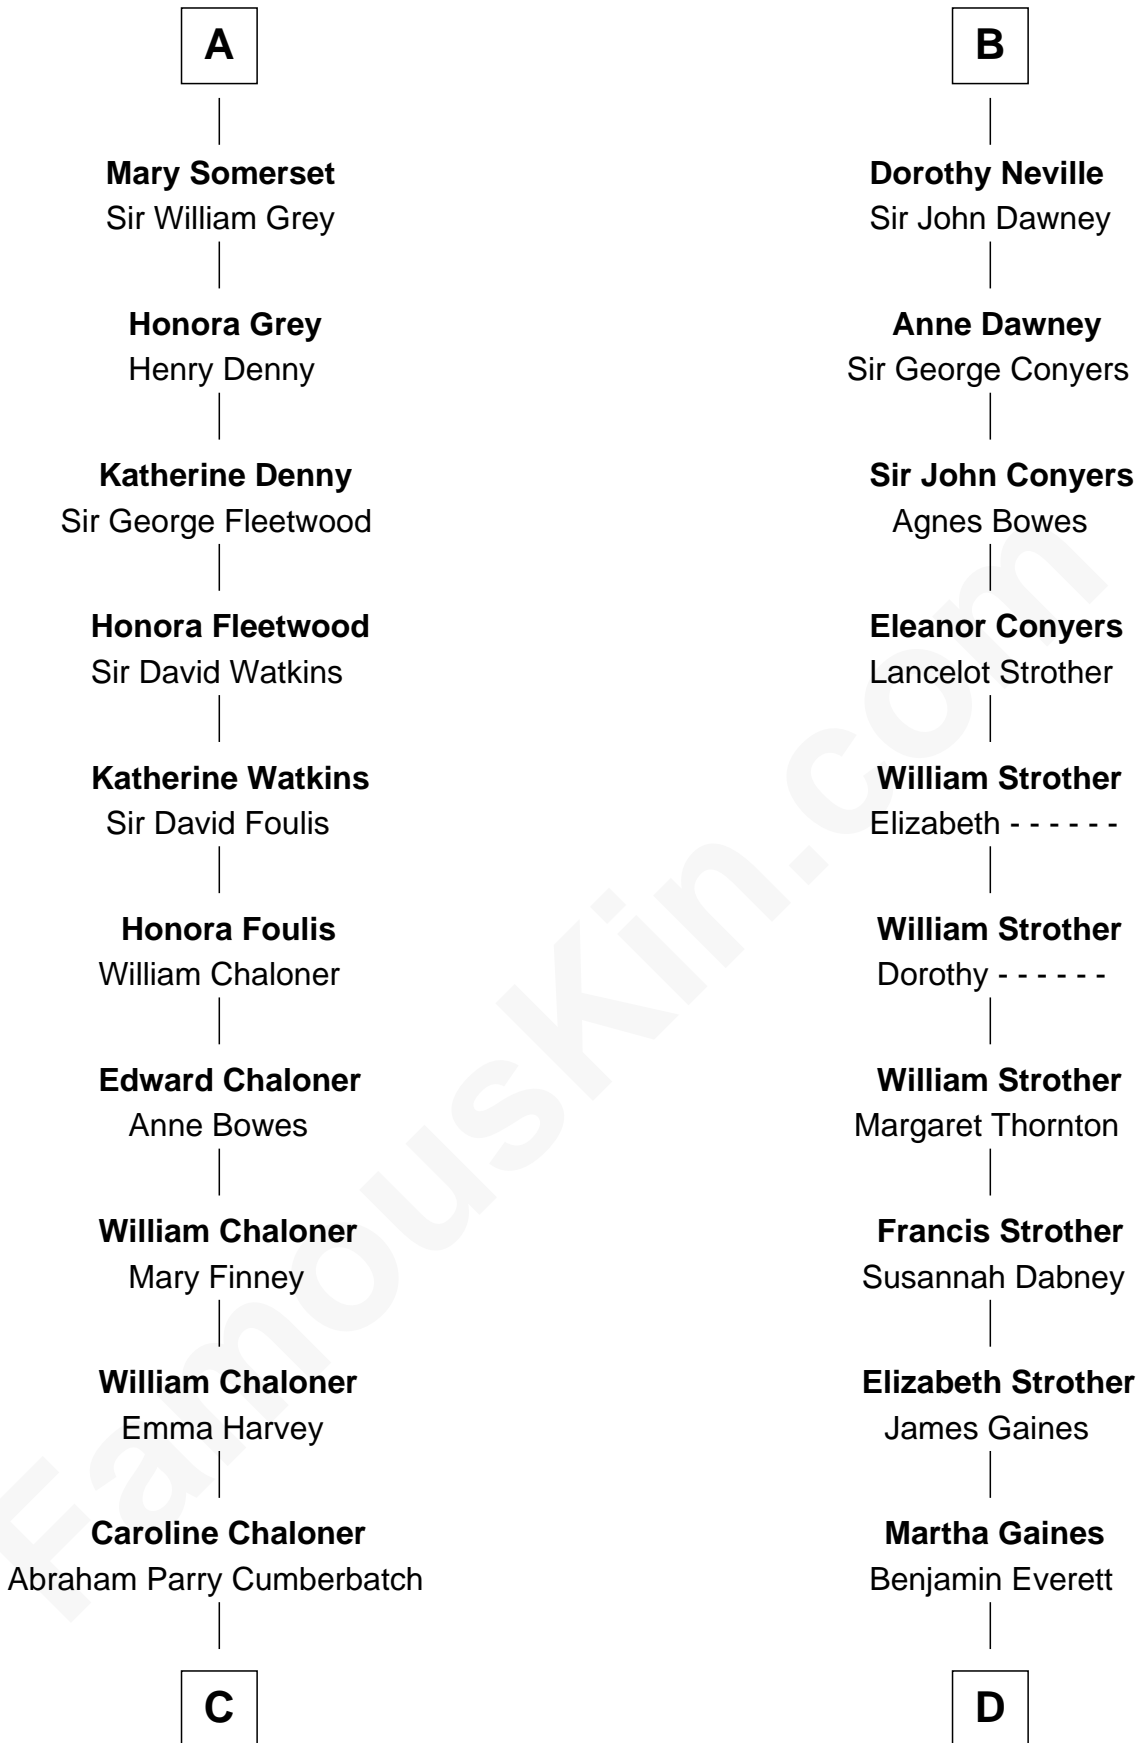

FamousKin.com
Relationship Chart of
Benedict Cumberbatch
Movie, Television and Stage Actor

21st cousin of

William H. Macy
TV and Movie Actor

King Philip IV of France
 Joan of Navarre

C

Robert William Cumberbatch

Louisa Grace Hanson

Henry Alfred Cumberbatch

Hélène Gertrude Rees

Henry Carlton Cumberbatch

Pauline Ellen Laing Congdon

Timothy Carlton Congdon Cumberbatch

Wanda Ventham

Benedict Cumberbatch

Movie, Television and Stage Actor

D

Dr. George Gaines Everitt

Mary A. Mayers

Horace Benjamin Everitt

Martha Leticia Roberts

Mary Lois Everitt

Clement Overstreet