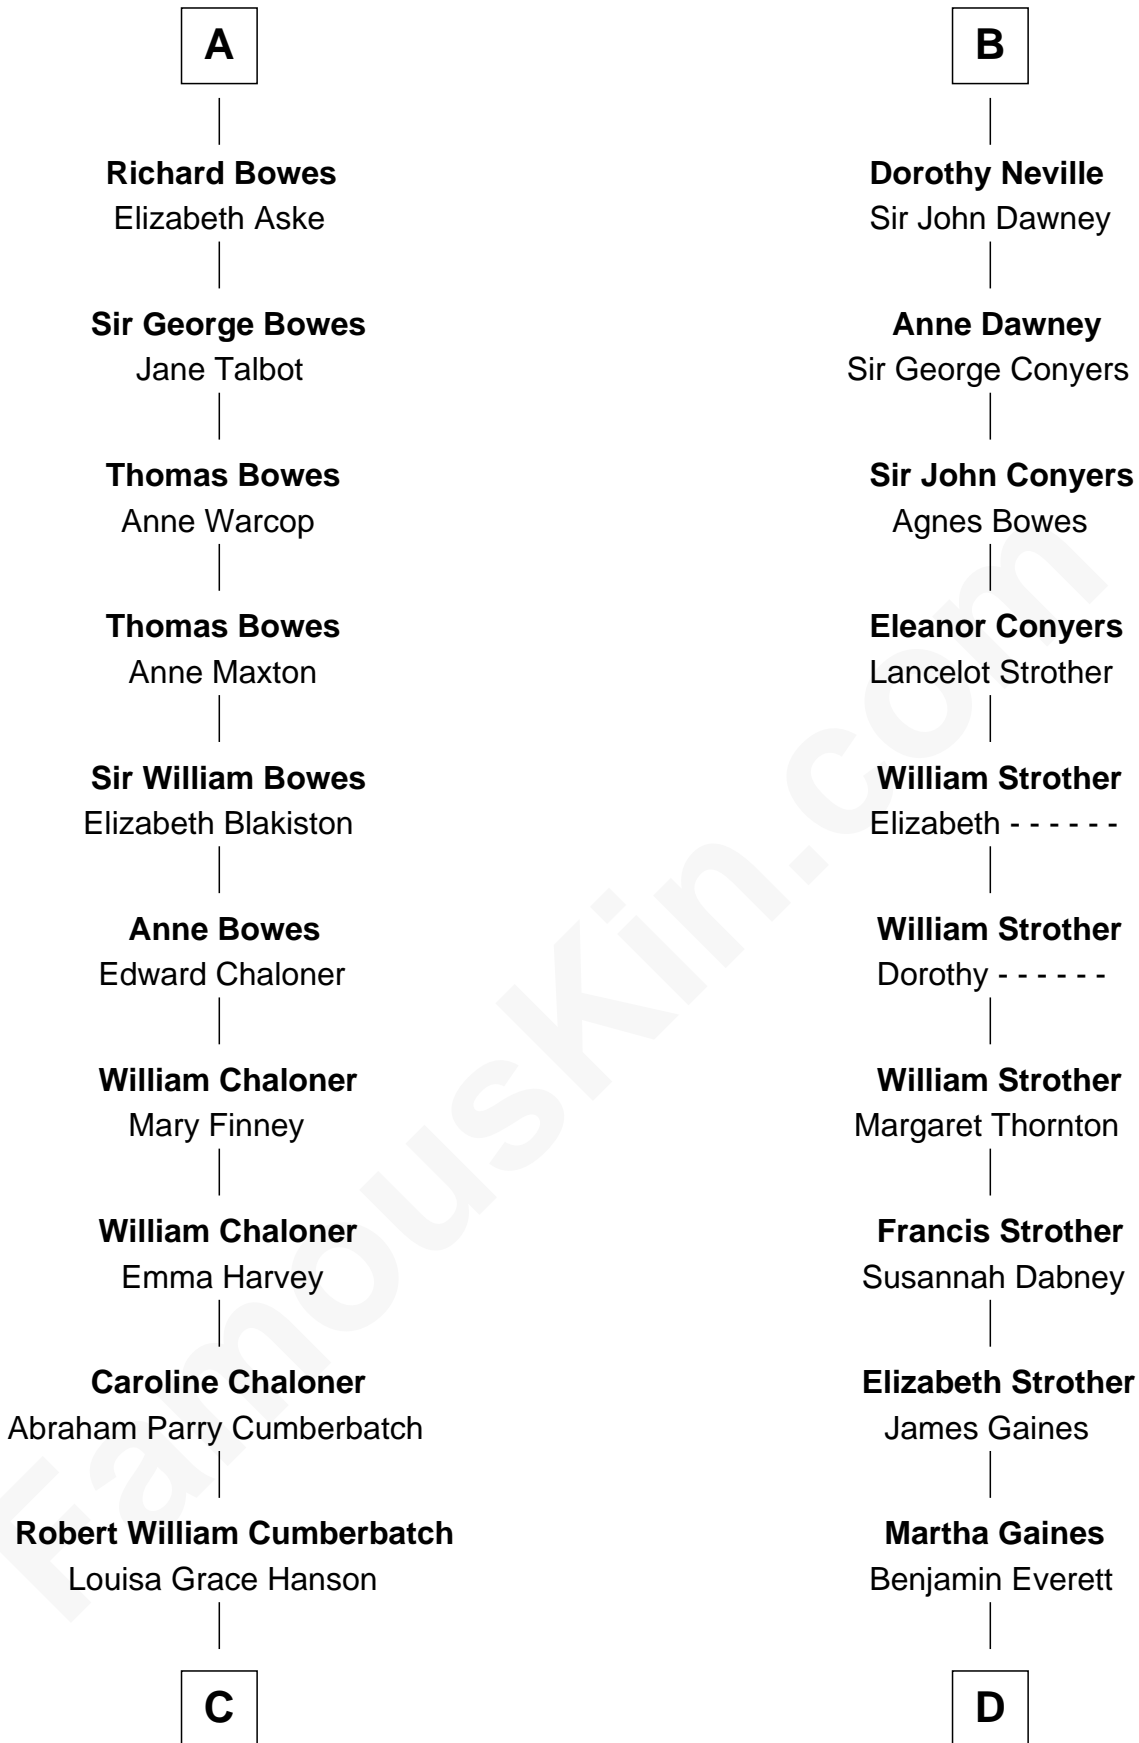

FamousKin.com

Relationship Chart of

Benedict Cumberbatch
Movie, Television and Stage Actor

20th cousin 1 time removed of

William H. Macy
TV and Movie Actor

Sir James de Audley

Ela Longespee

C

Henry Alfred Cumberbatch

Hélène Gertrude Rees

Henry Carlton Cumberbatch

Pauline Ellen Laing Congdon

Timothy Carlton Congdon Cumberbatch

Wanda Ventham

Benedict Cumberbatch

Movie, Television and Stage Actor

D

Dr. George Gaines Everitt

Mary A. Mayers

Horace Benjamin Everitt

Martha Leticia Roberts

Mary Lois Everitt

Clement Overstreet

Lois Elizabeth Overstreet