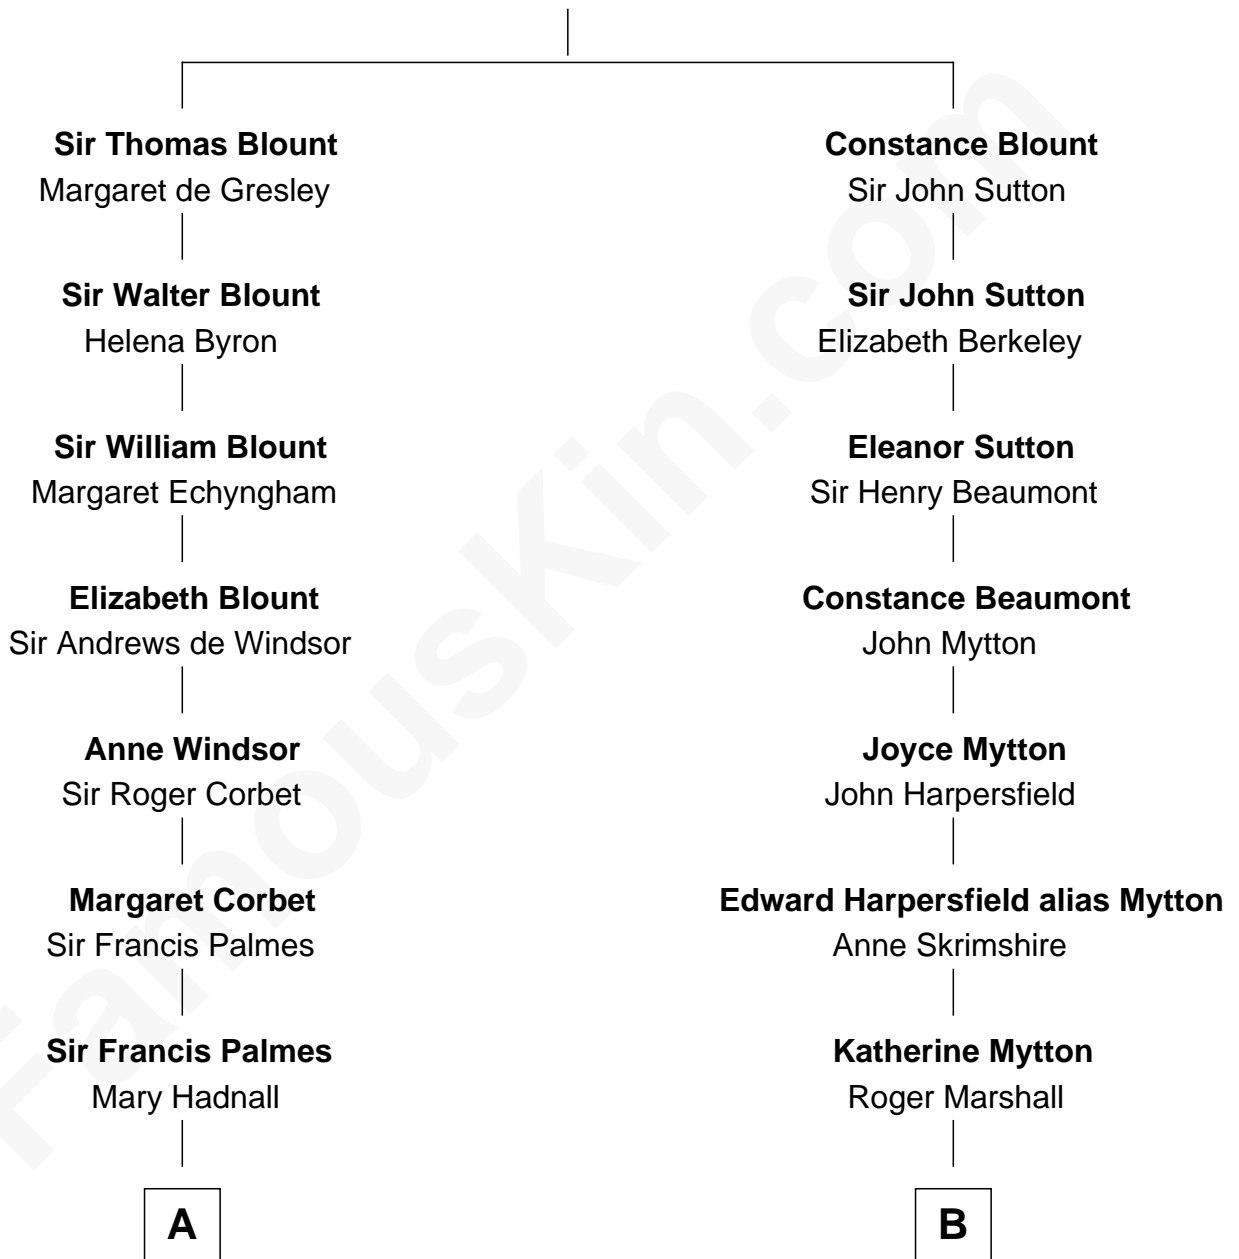

## Relationship Chart of

**Benedict Cumberbatch**  
*Movie, Television and Stage Actor*

19th cousin of

**Gerald Ford**  
*38th U.S. President*

**Sir Walter Blount**  
 Sancha de Ayala

**C**

**Henry Carlton Cumberbatch**

Pauline Ellen Laing Congdon

**Timothy Carlton Congdon Cumberbatch**

Wanda Ventham

**Benedict Cumberbatch**

*Movie, Television and Stage Actor*

**D**

**Adele Augusta Ayer**

Levi Addison Gardner

**Dorothy Ayer Gardner**

Leslie Lynch King

**Gerald Ford**

*38th U.S. President*

FamousKin.com