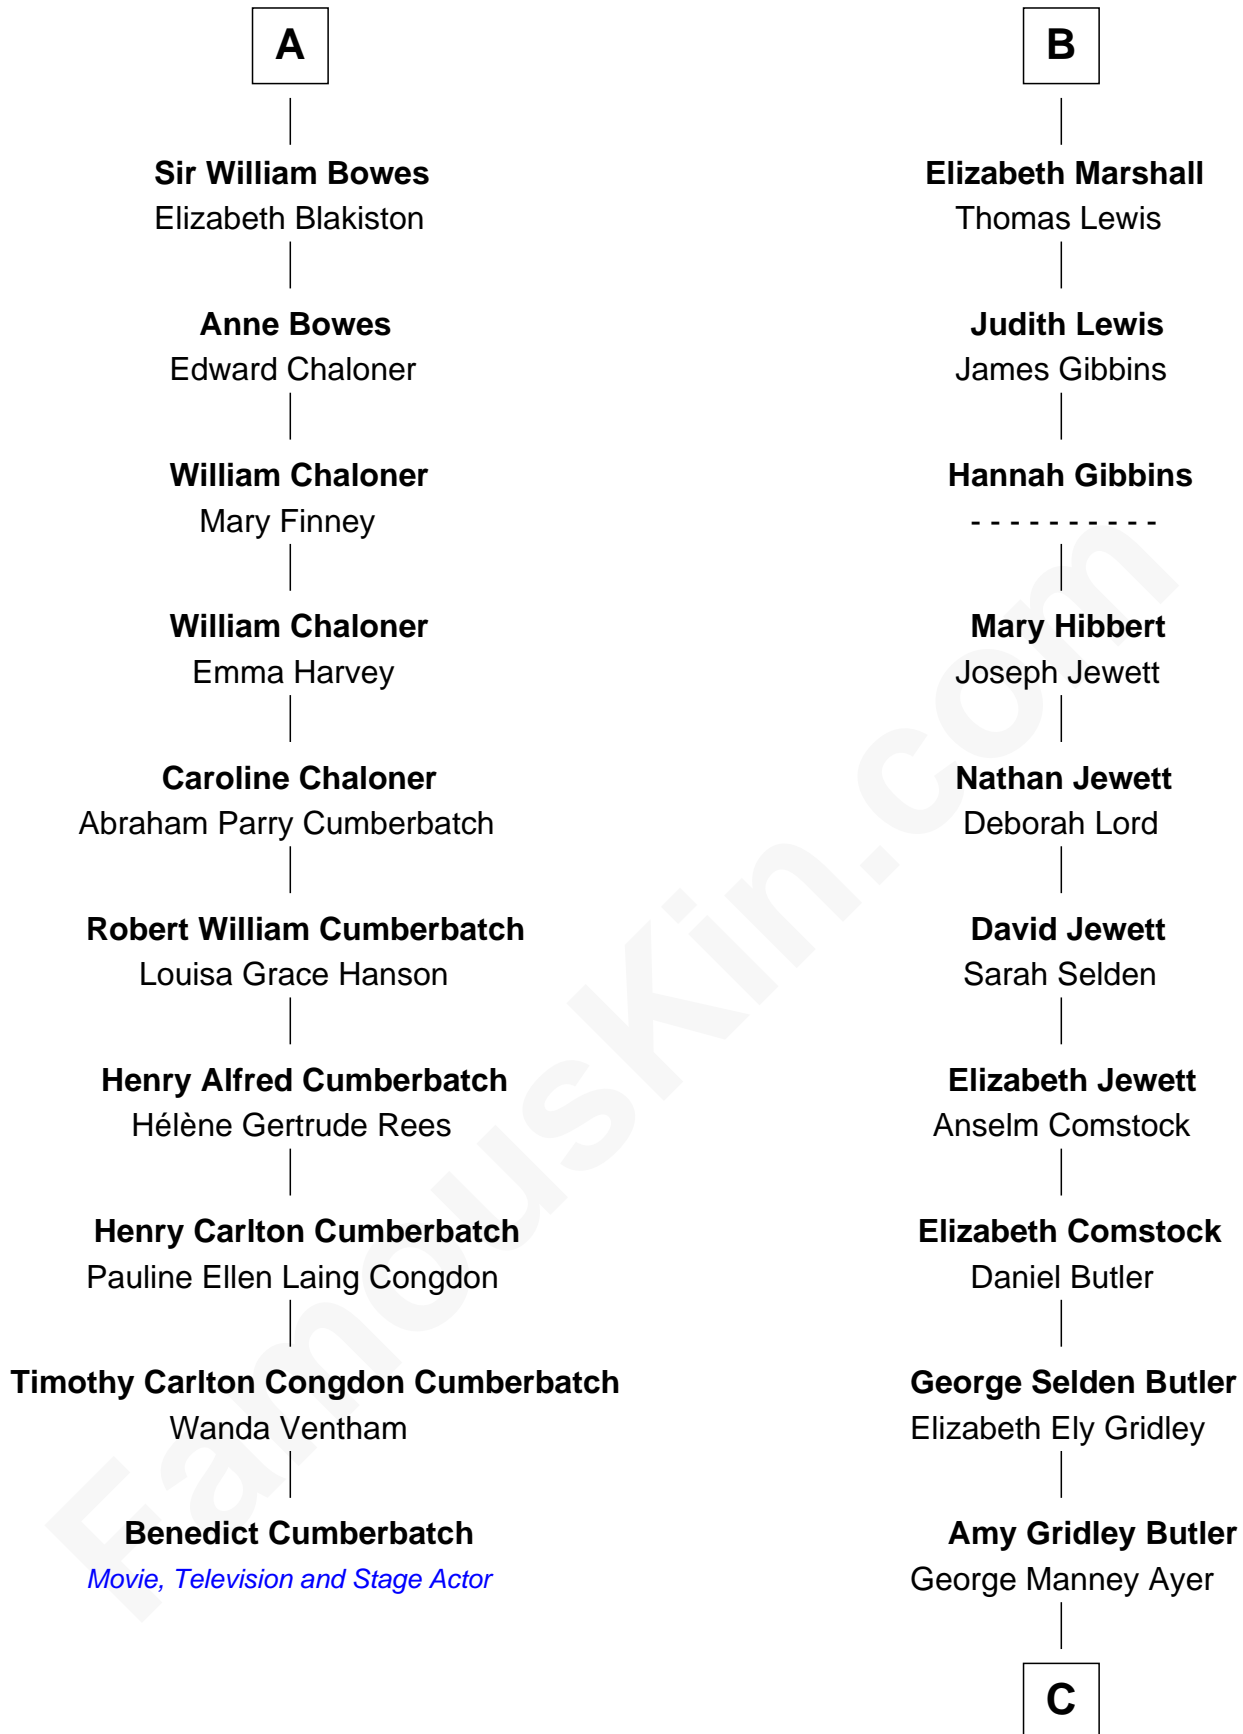

FamousKin.com Relationship Chart of

Benedict Cumberbatch
Movie, Television and Stage Actor

16th cousin 3 times removed of

Gerald Ford
38th U.S. President

Sir William Willoughby
Lucy le Strange

Margery Willoughby
Sir William FitzHugh

Maud FitzHugh
Sir William Bowes

Sir Ralph Bowes
Margery Conyers

Richard Bowes
Elizabeth Aske

Sir George Bowes
Jane Talbot

Thomas Bowes
Anne Warcop

Thomas Bowes
Anne Maxton

A

Elizabeth Willoughby
Sir Henry de Beaumont

Sir Henry Beaumont
Joan Heronville

Sir Henry Beaumont
Eleanor Sutton

Constance Beaumont
John Mytton

Joyce Mytton
John Harpersfield

Edward Harpersfield alias Mytton
Anne Skrimshire

Katherine Mytton
Roger Marshall

B

C

Adele Augusta Ayer
Levi Addison Gardner

Dorothy Ayer Gardner
Leslie Lynch King

Gerald Ford
38th U.S. President

FamousKin.com