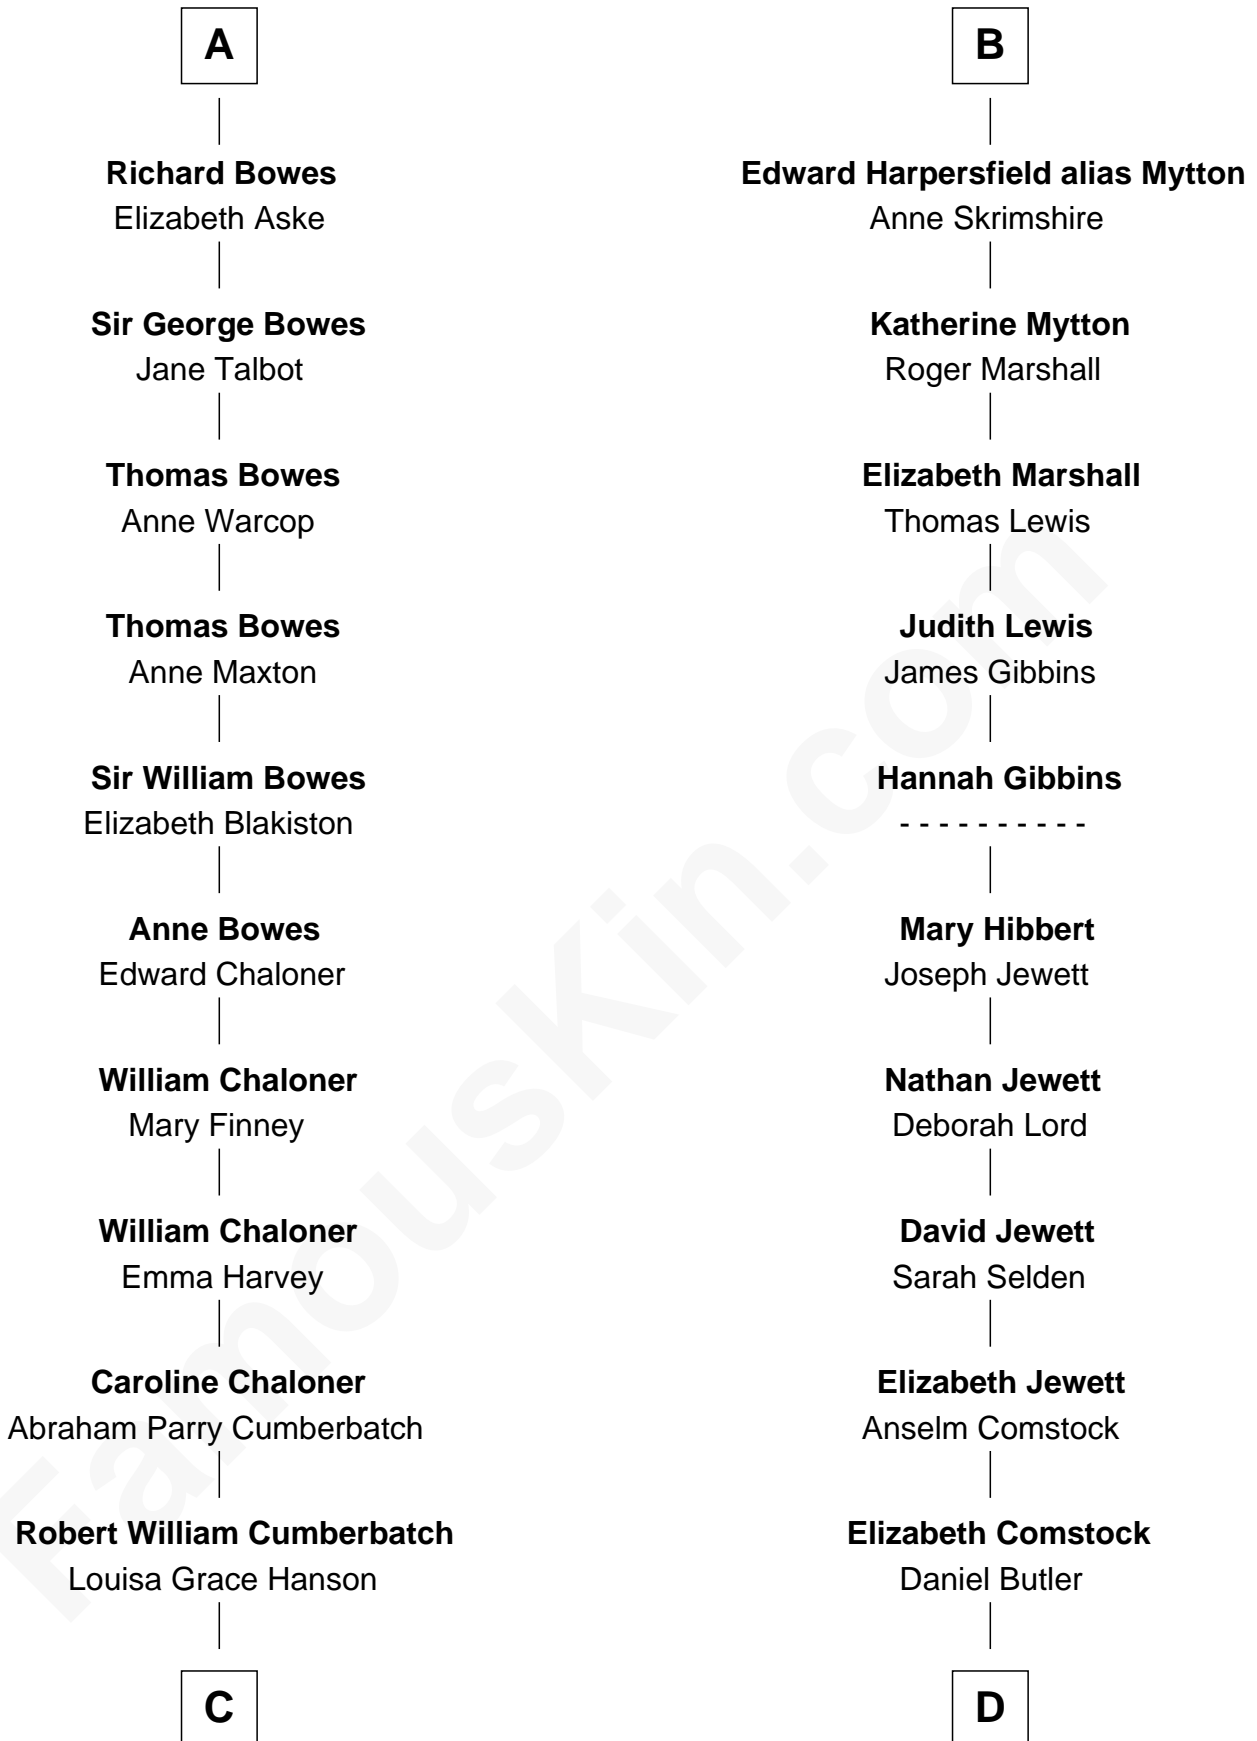

# FamousKin.com Relationship Chart of

**Benedict Cumberbatch**  
*Movie, Television and Stage Actor*

20th cousin 1 time removed of

**Gerald Ford**  
*38th U.S. President*

**C**

**Henry Alfred Cumberbatch**