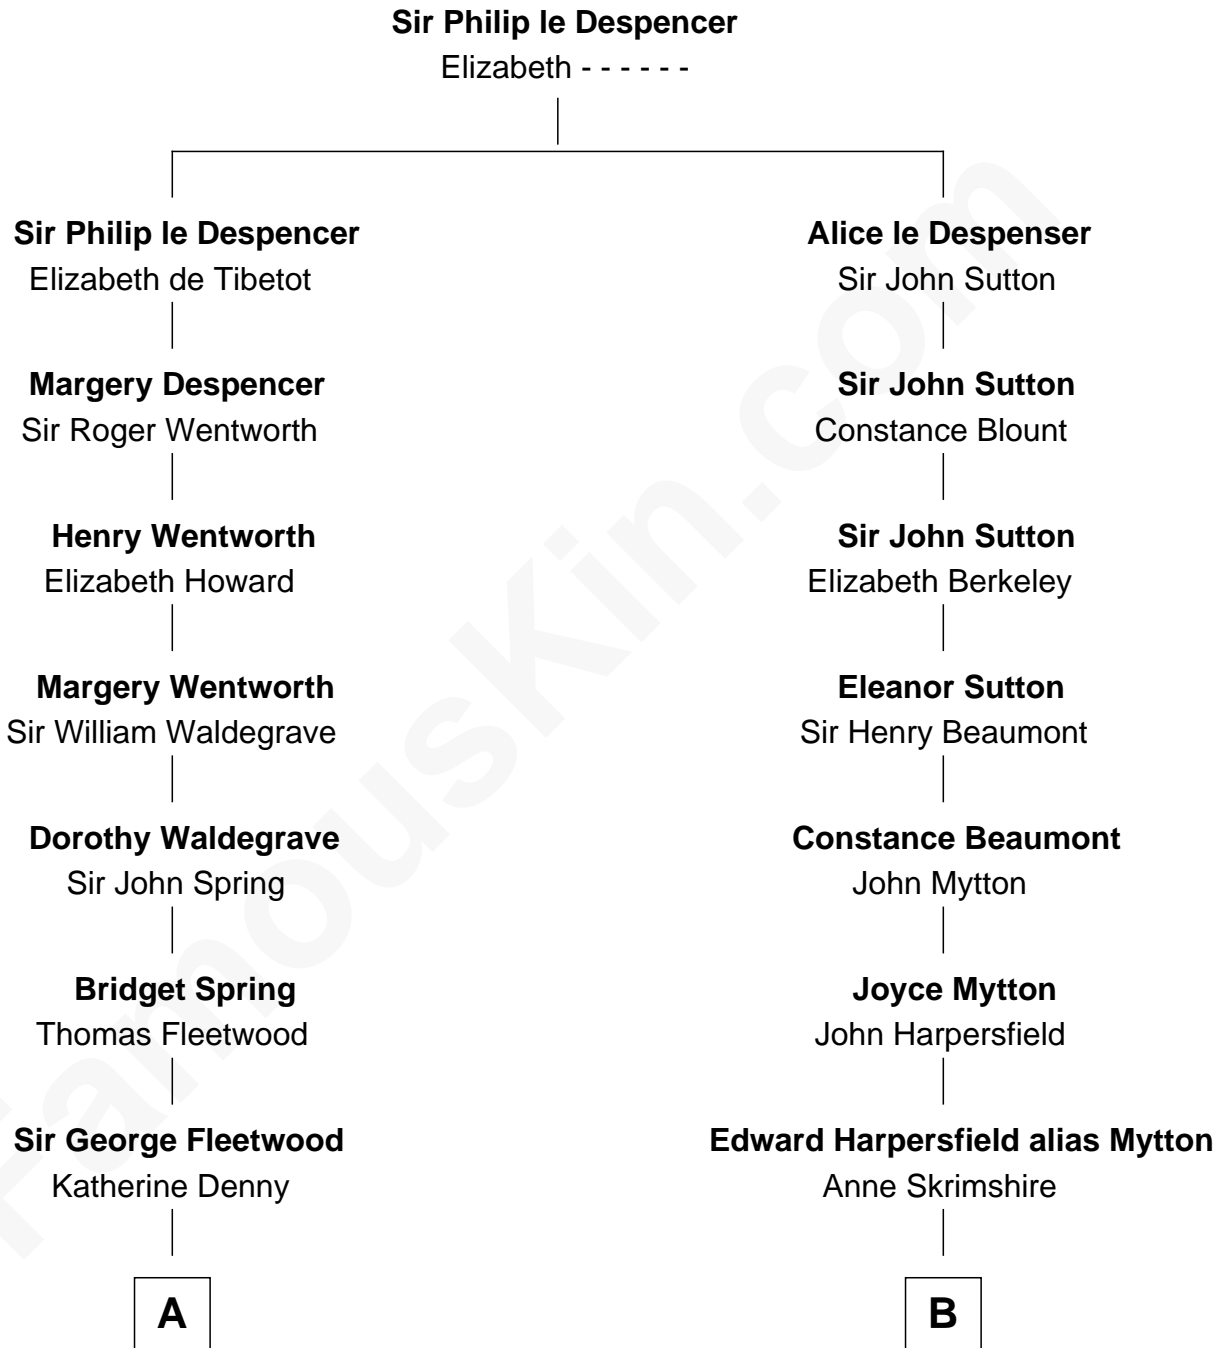

FamousKin.com

Relationship Chart of

Benedict Cumberbatch
Movie, Television and Stage Actor

18th cousin 2 times removed of

Gerald Ford
38th U.S. President

C

Timothy Carlton Congdon Cumberbatch

Wanda Ventham

Benedict Cumberbatch

Movie, Television and Stage Actor

D

Amy Gridley Butler

George Manney Ayer

Adele Augusta Ayer

Levi Addison Gardner

Dorothy Ayer Gardner

Leslie Lynch King

Gerald Ford

38th U.S. President