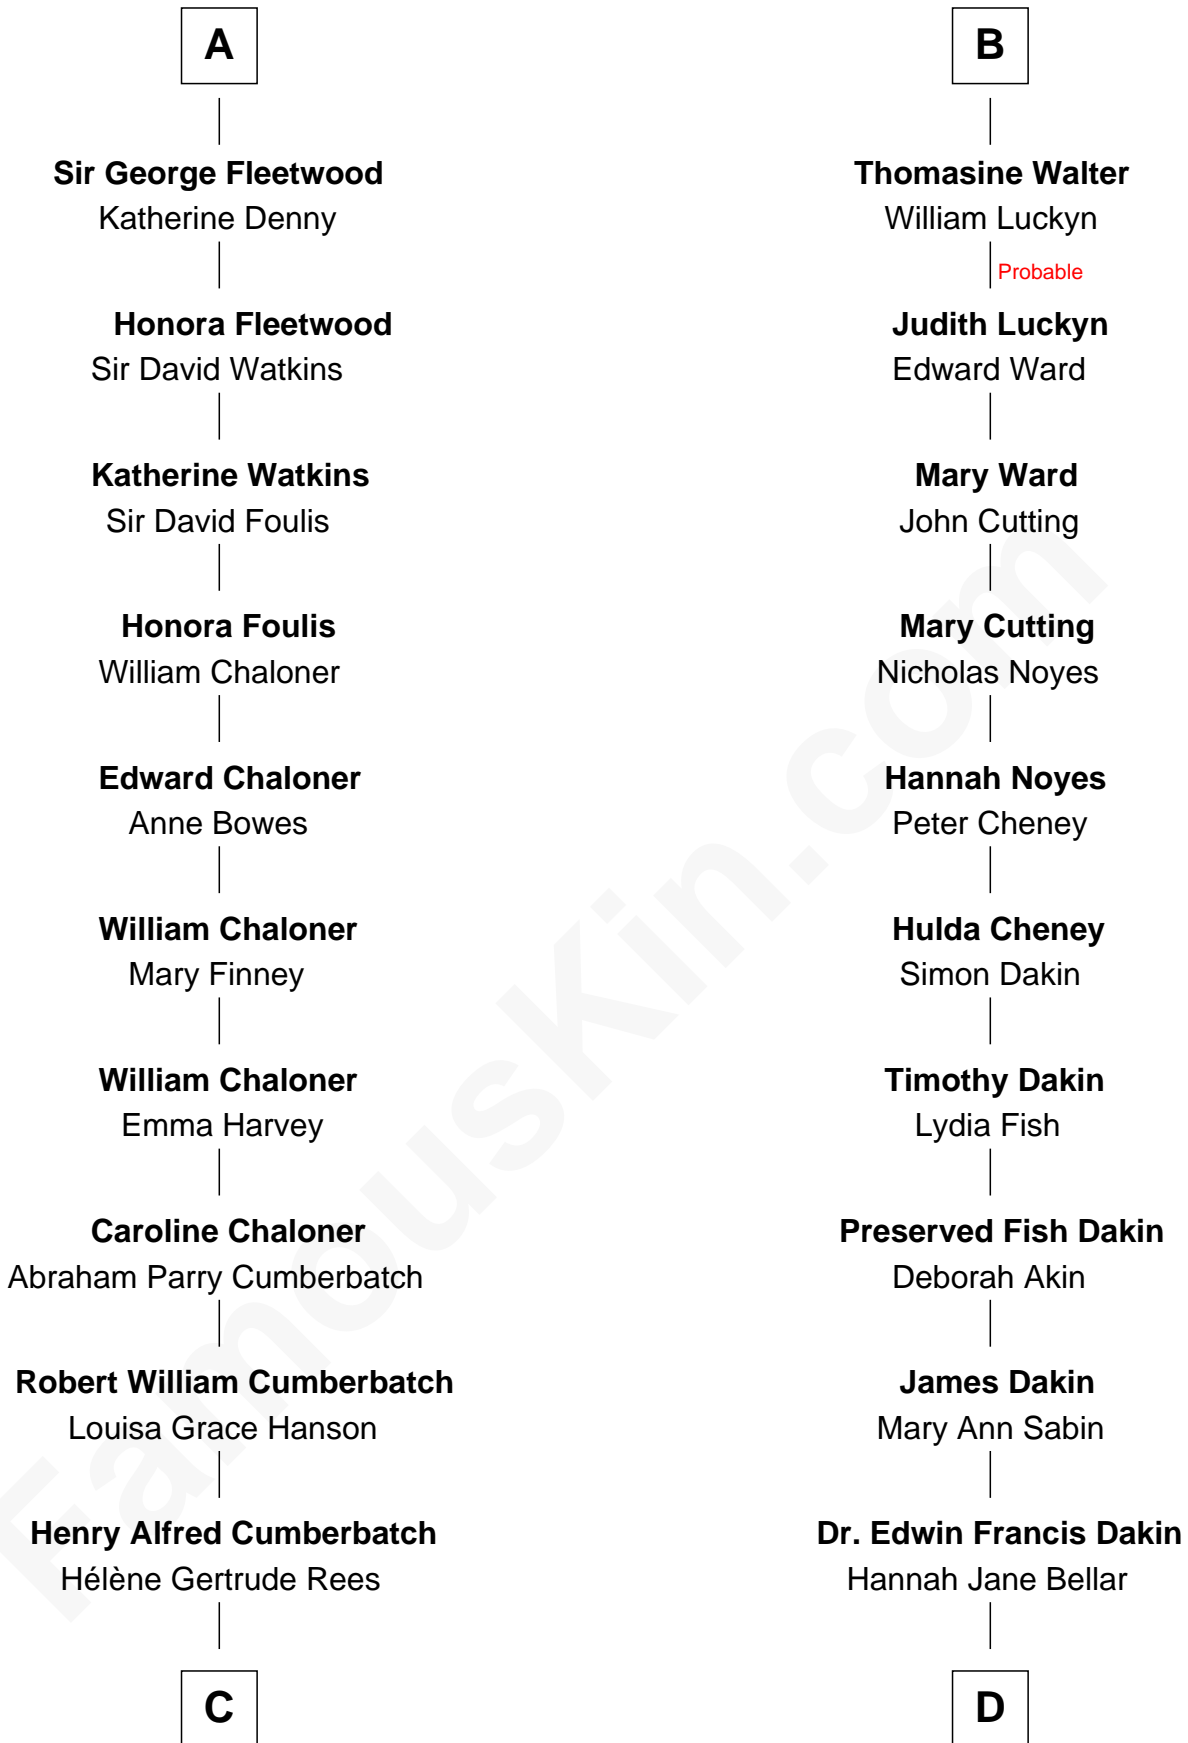

## Relationship Chart of

**Benedict Cumberbatch**  
*Movie, Television and Stage Actor*

19th cousin 2 times removed of

**Ethan Hawke**

*Actor, Director, Screenwriter, Novelist*

**Sir John Howard**

Alice de Bois

**C**

**Henry Carlton Cumberbatch**

Pauline Ellen Laing Congdon

**Timothy Carlton Congdon Cumberbatch**

Wanda Ventham

**Benedict Cumberbatch**

*Movie, Television and Stage Actor*

**D**

**Ida Jane Dakin**

George Washington Hawke

**Ronald M. Hawke**

Edith S. Mosher

**Frank Taylor Hawke**

Betty Virginia Hartsock

**James Steven Hawke**

Leslie Carole Green