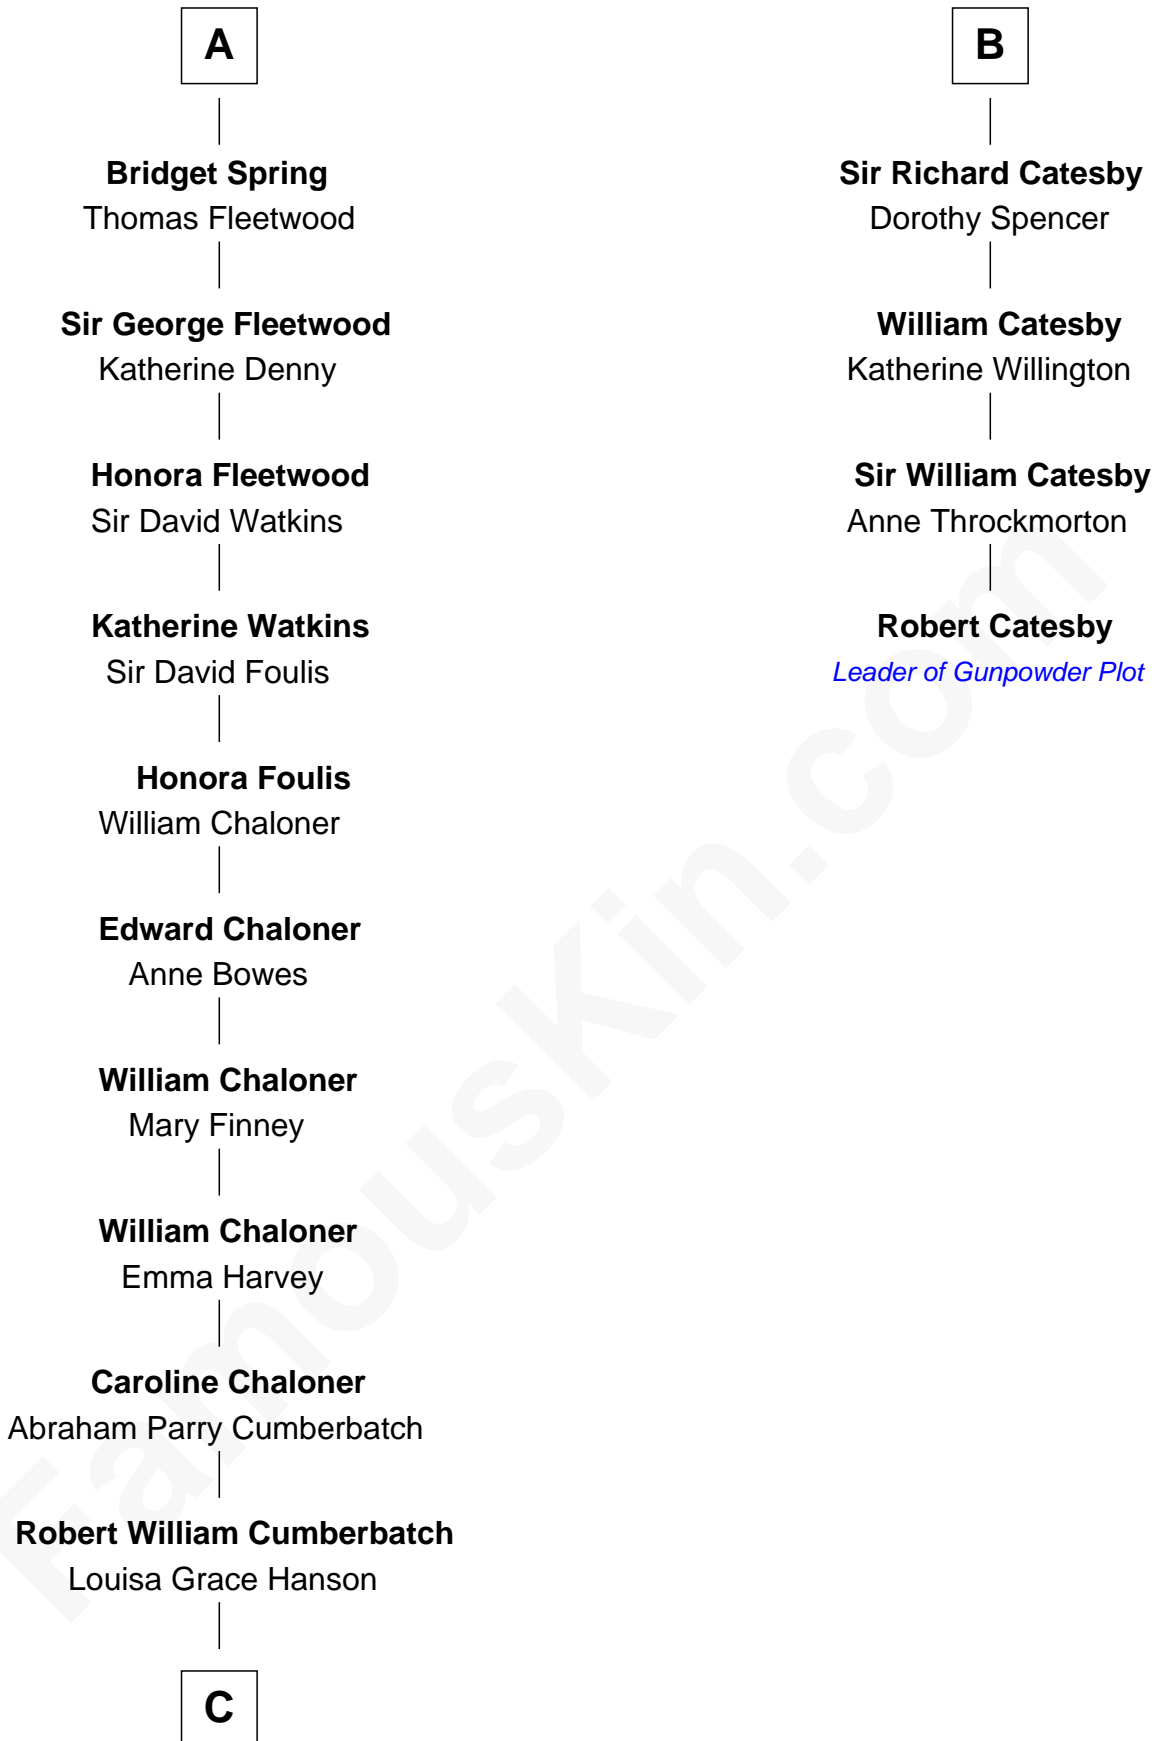

FamousKin.com

Relationship Chart of

Benedict Cumberbatch

Movie, Television and Stage Actor

10th cousin 10 times removed of

Robert Catesby

Leader of Gunpowder Plot

Sir William la Zouche

Maud Lovel

C

Henry Alfred Cumberbatch

Hélène Gertrude Rees

Henry Carlton Cumberbatch

Pauline Ellen Laing Congdon

Timothy Carlton Congdon Cumberbatch

Wanda Ventham