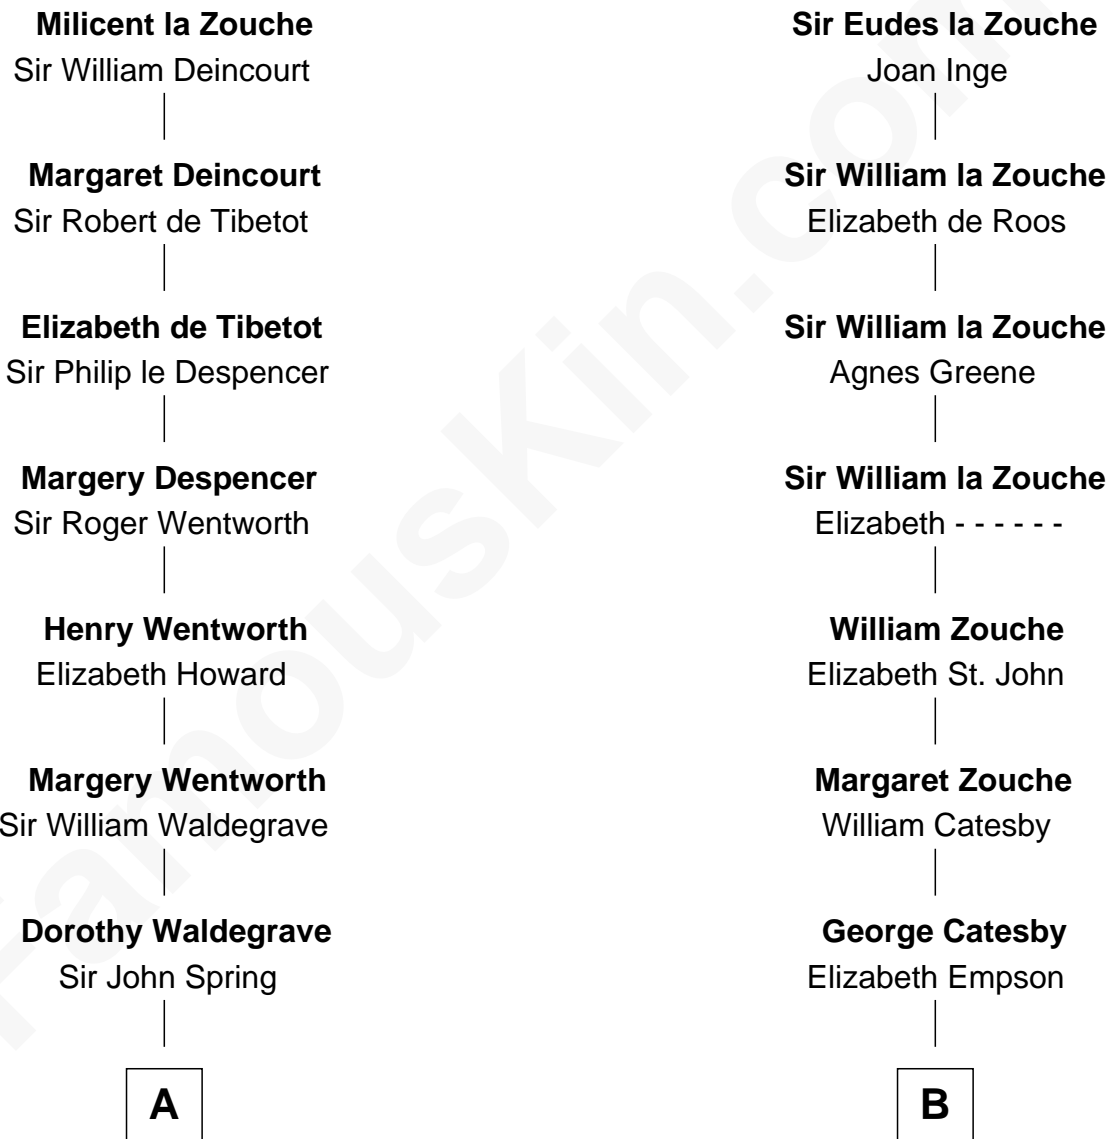

FamousKin.com

Relationship Chart of

Benedict Cumberbatch

Movie, Television and Stage Actor

10th cousin 10 times removed of

Robert Catesby

Leader of Gunpowder Plot

Sir William la Zouche

Maud Lovel

C

Henry Alfred Cumberbatch

Hélène Gertrude Rees

Henry Carlton Cumberbatch

Pauline Ellen Laing Congdon

Timothy Carlton Congdon Cumberbatch

Wanda Ventham