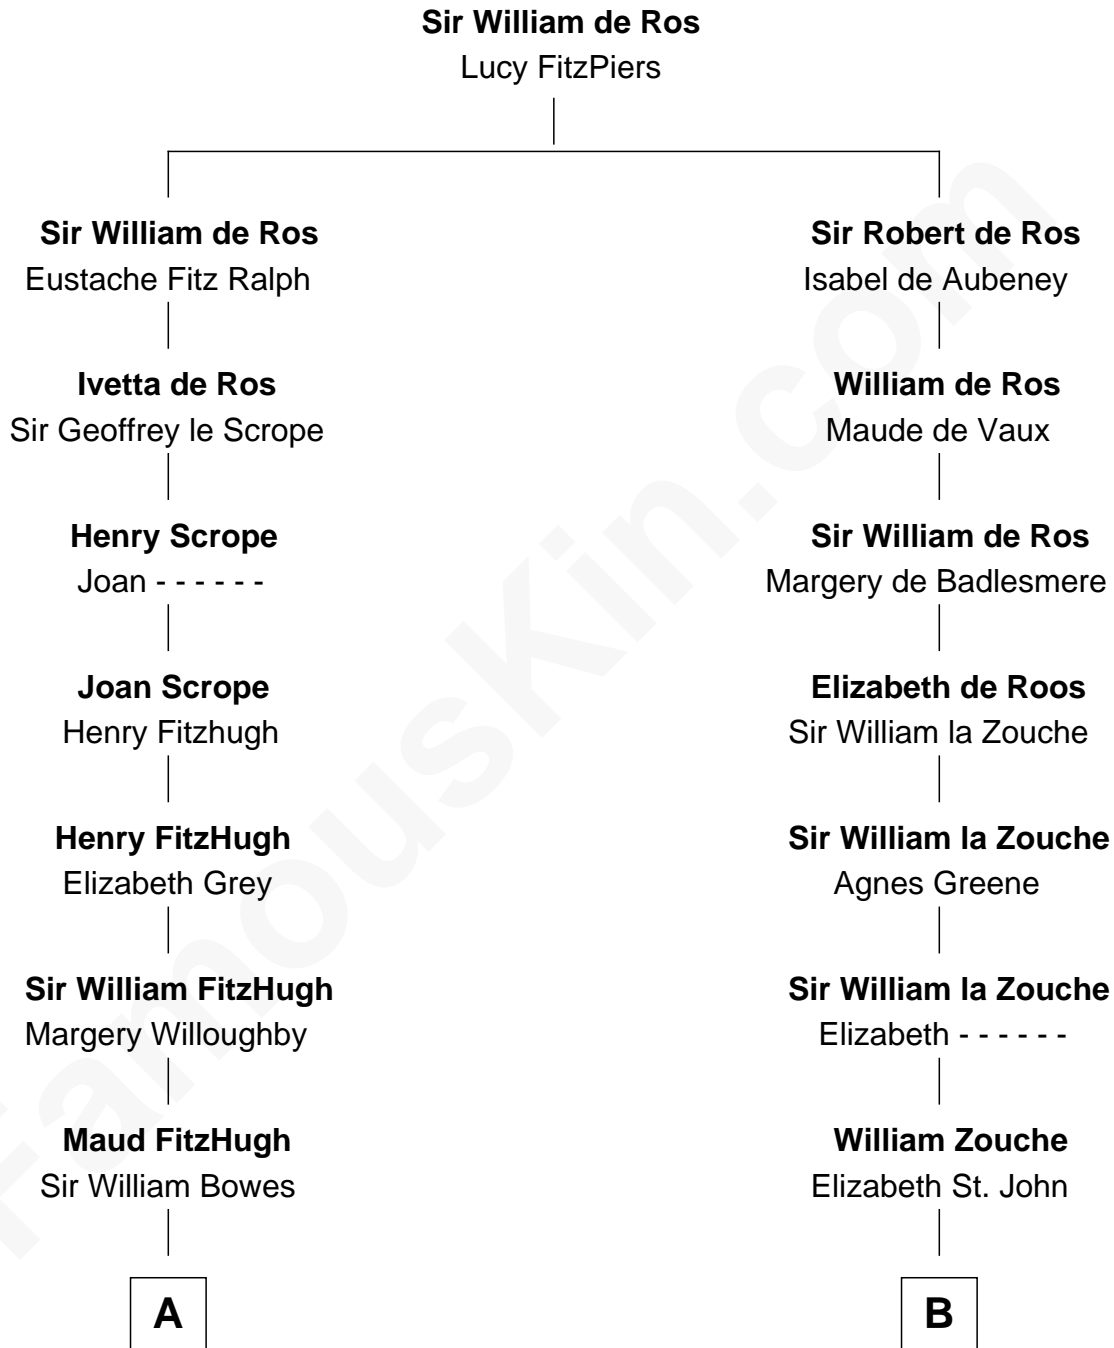

FamousKin.com Relationship Chart of

Benedict Cumberbatch
Movie, Television and Stage Actor

12th cousin 9 times removed of

Robert Catesby
Leader of Gunpowder Plot

C

Robert William Cumberbatch

Louisa Grace Hanson

Henry Alfred Cumberbatch

Hélène Gertrude Rees

Henry Carlton Cumberbatch

Pauline Ellen Laing Congdon

Timothy Carlton Congdon Cumberbatch

Wanda Ventham

Benedict Cumberbatch

Movie, Television and Stage Actor