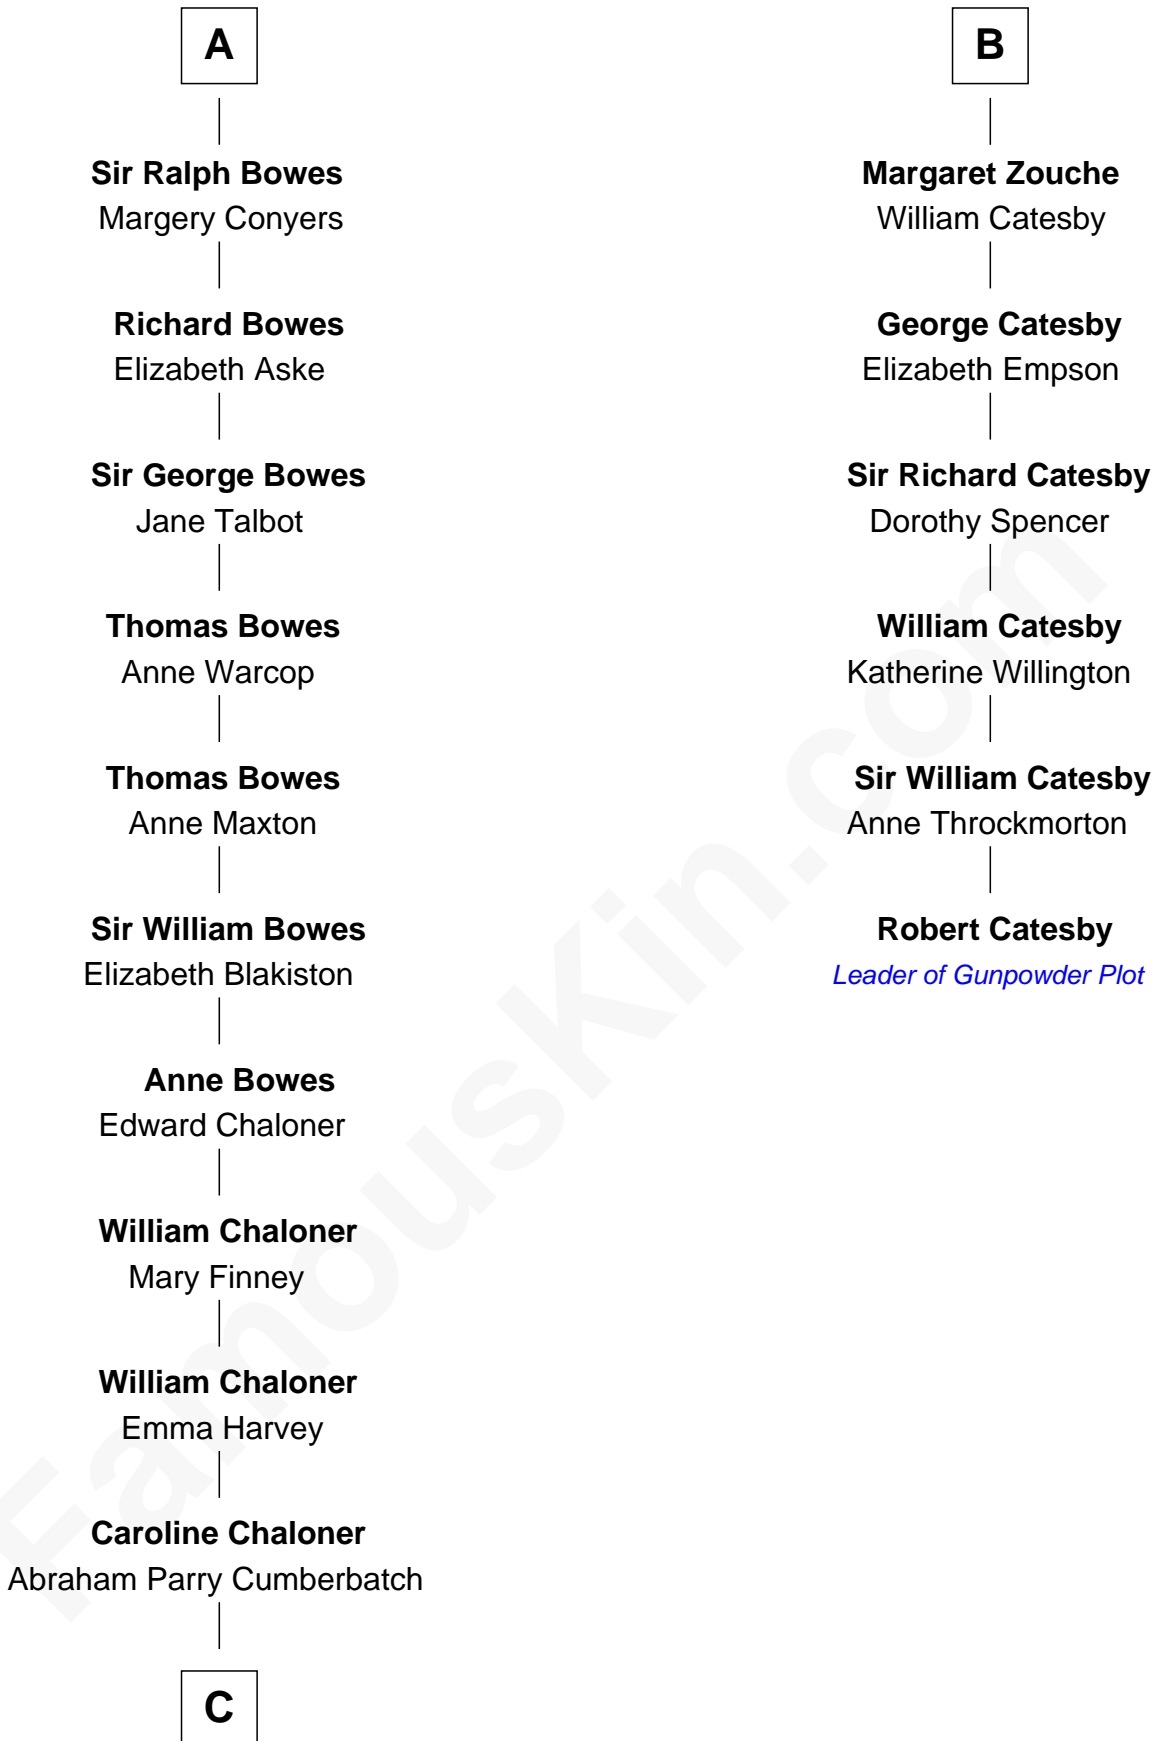

FamousKin.com Relationship Chart of

Benedict Cumberbatch
Movie, Television and Stage Actor

12th cousin 9 times removed of

Robert Catesby
Leader of Gunpowder Plot

C

Robert William Cumberbatch

Louisa Grace Hanson

Henry Alfred Cumberbatch

Hélène Gertrude Rees

Henry Carlton Cumberbatch

Pauline Ellen Laing Congdon

Timothy Carlton Congdon Cumberbatch

Wanda Ventham

Benedict Cumberbatch

Movie, Television and Stage Actor