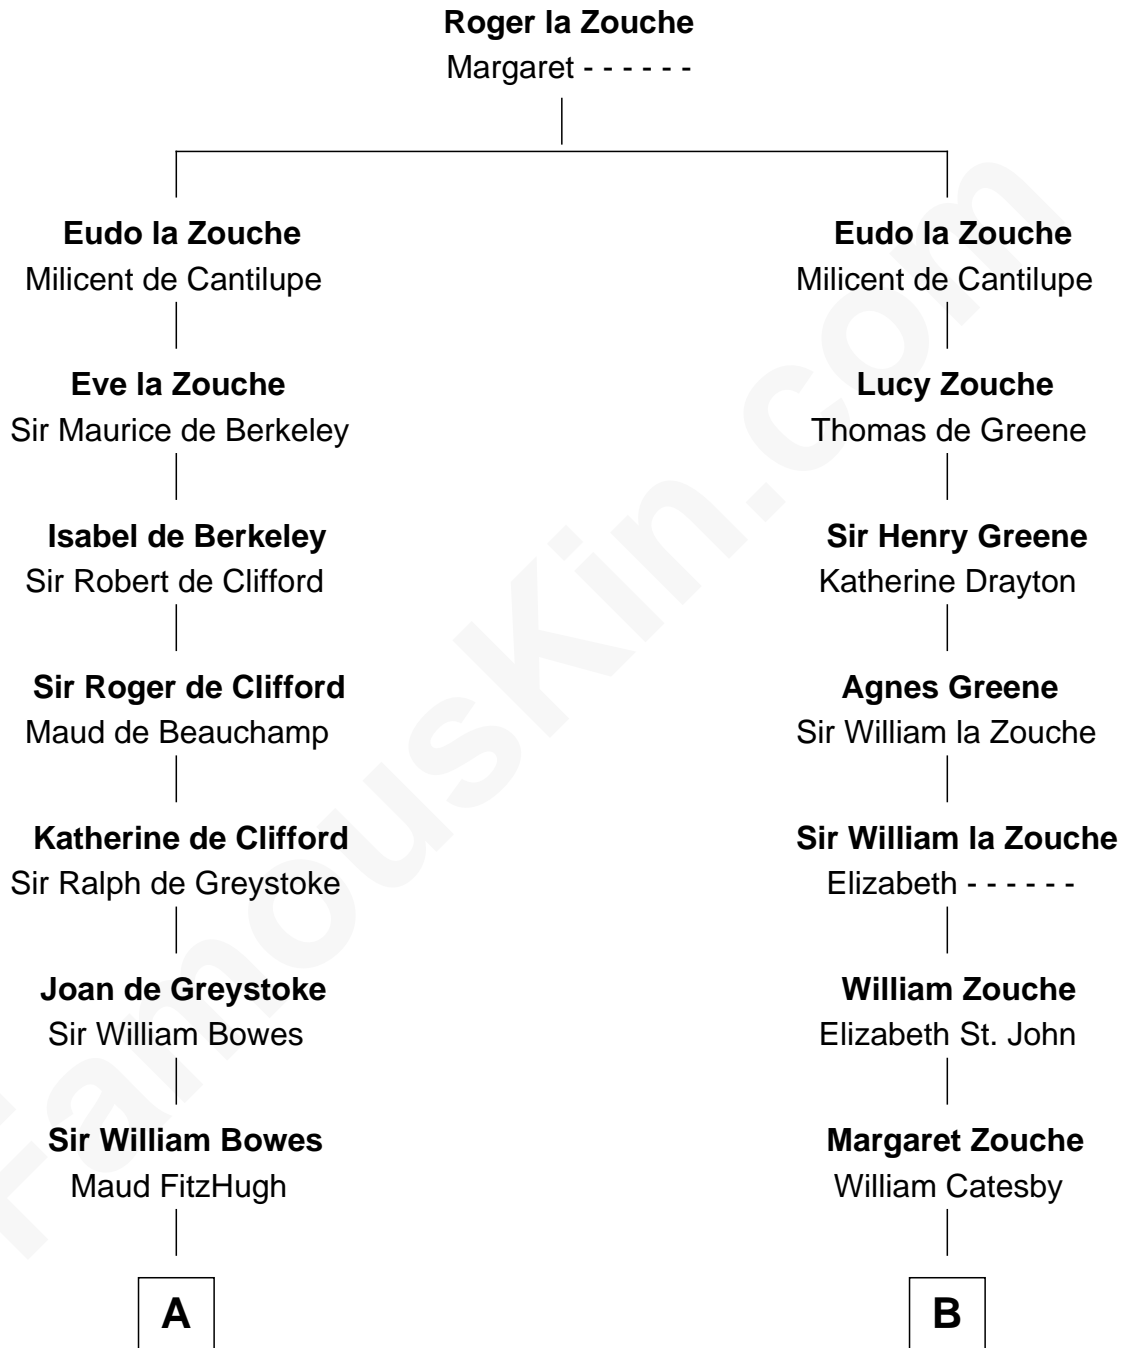

# FamousKin.com Relationship Chart of

**Benedict Cumberbatch**

*Movie, Television and Stage Actor*

11th cousin 10 times removed of

**Robert Catesby**

*Leader of Gunpowder Plot*

**C**

**Robert William Cumberbatch**

Louisa Grace Hanson

**Henry Alfred Cumberbatch**

Hélène Gertrude Rees

**Henry Carlton Cumberbatch**

Pauline Ellen Laing Congdon

**Timothy Carlton Congdon Cumberbatch**

Wanda Ventham

**Benedict Cumberbatch**