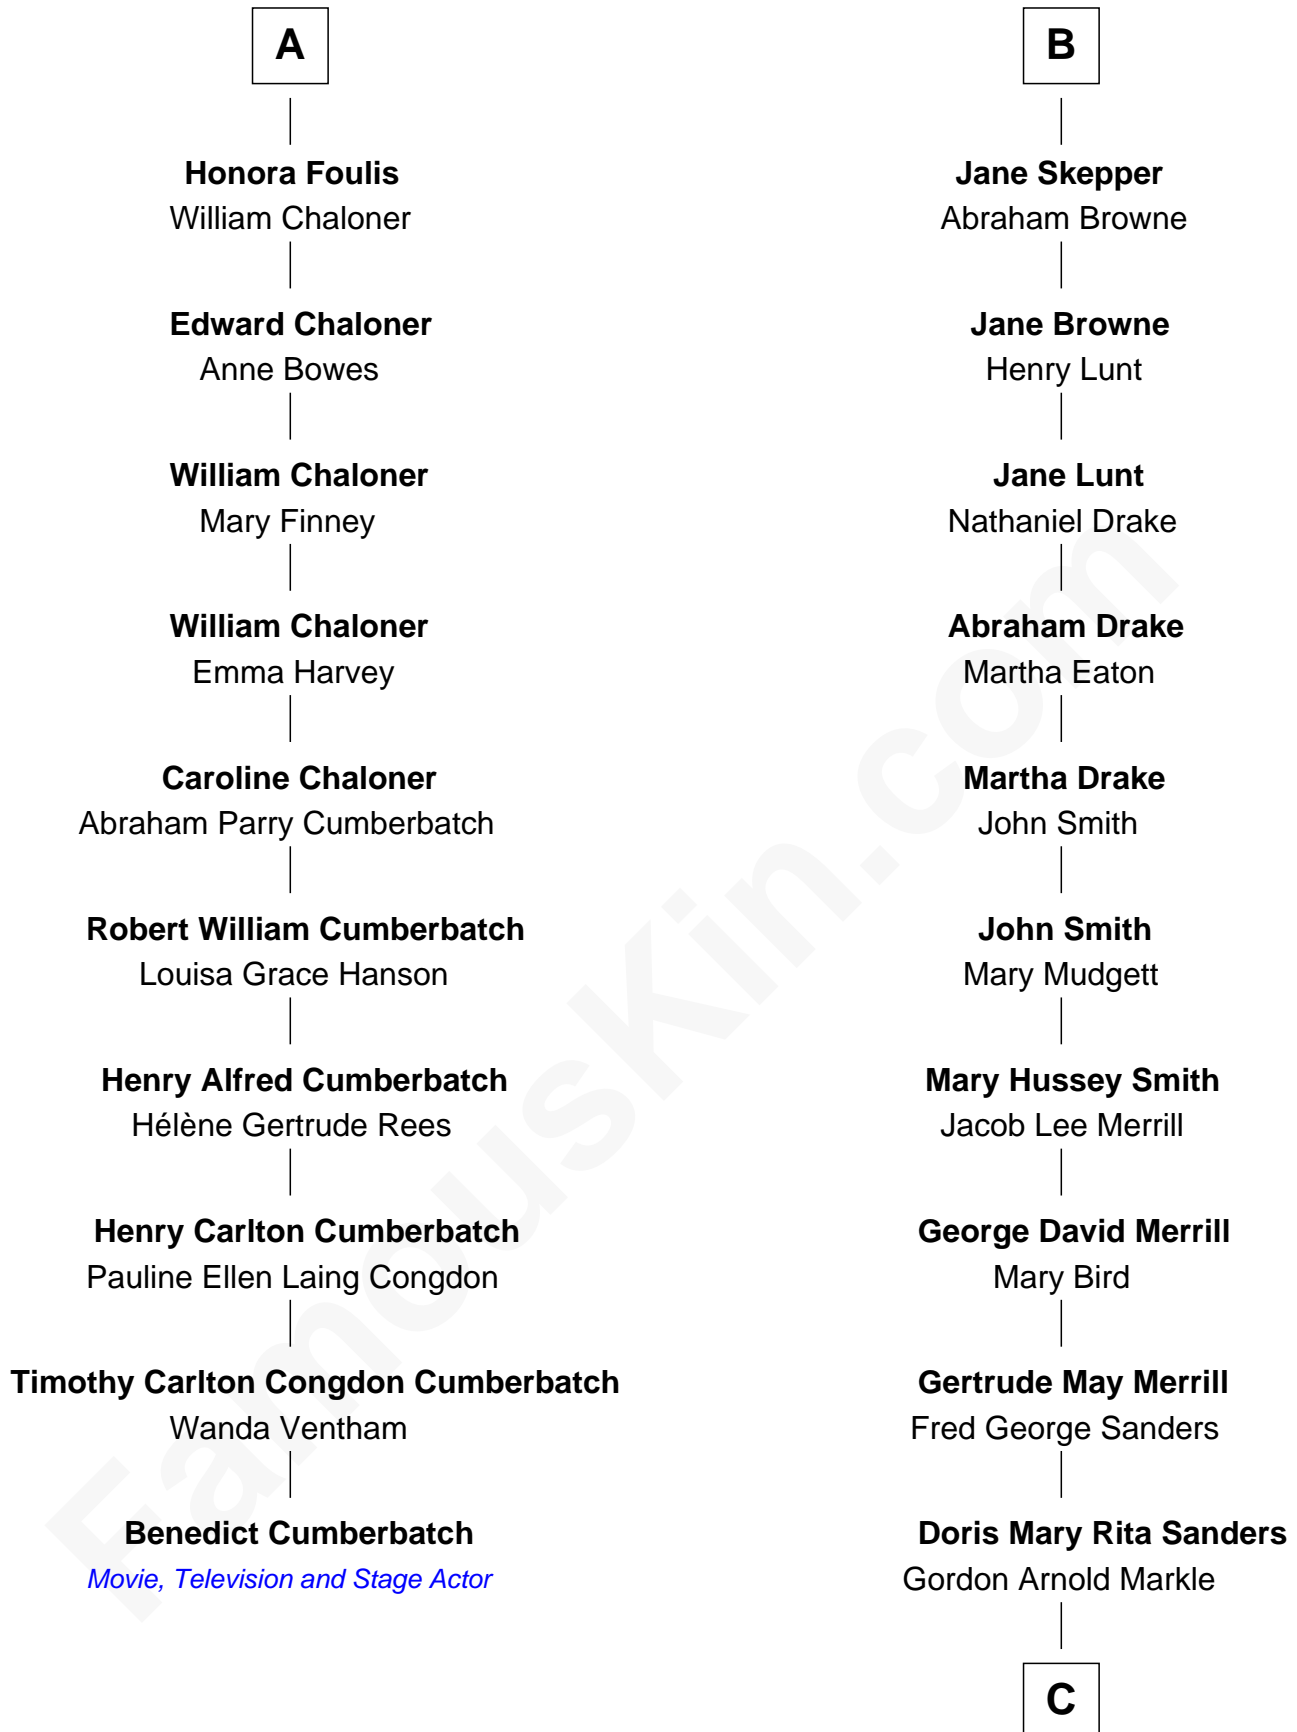

FamousKin.com Relationship Chart of

Benedict Cumberbatch
Movie, Television and Stage Actor

16th cousin 2 times removed of

Meghan Markle
Duchess of Sussex, TV Actress

Thomas Wayne Markle
Doria Loyce Ragland