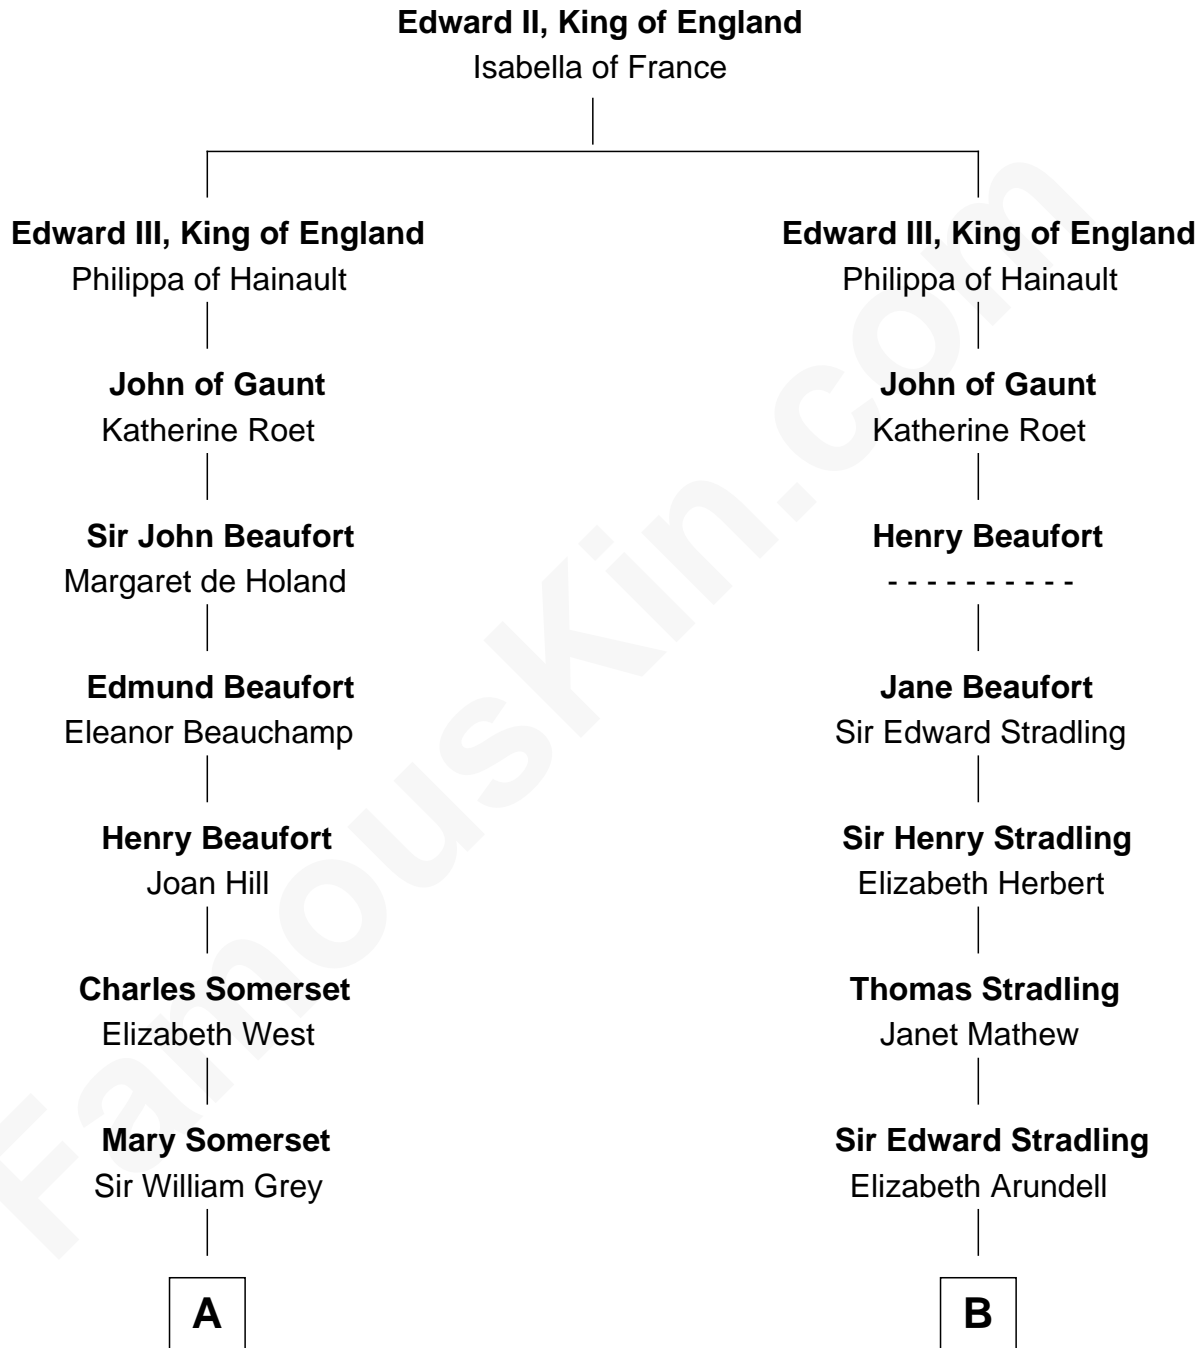

**FamousKin.com**  
**Relationship Chart of**  
**Benedict Cumberbatch**  
*Movie, Television and Stage Actor*

**20th cousin of**  
**Harper Lee**  
*Author of To Kill a Mockingbird*

**C**

**Henry Alfred Cumberbatch**

Hélène Gertrude Rees

**Henry Carlton Cumberbatch**

Pauline Ellen Laing Congdon

**Timothy Carlton Congdon Cumberbatch**

Wanda Ventham

**Benedict Cumberbatch**

*Movie, Television and Stage Actor*

**D**