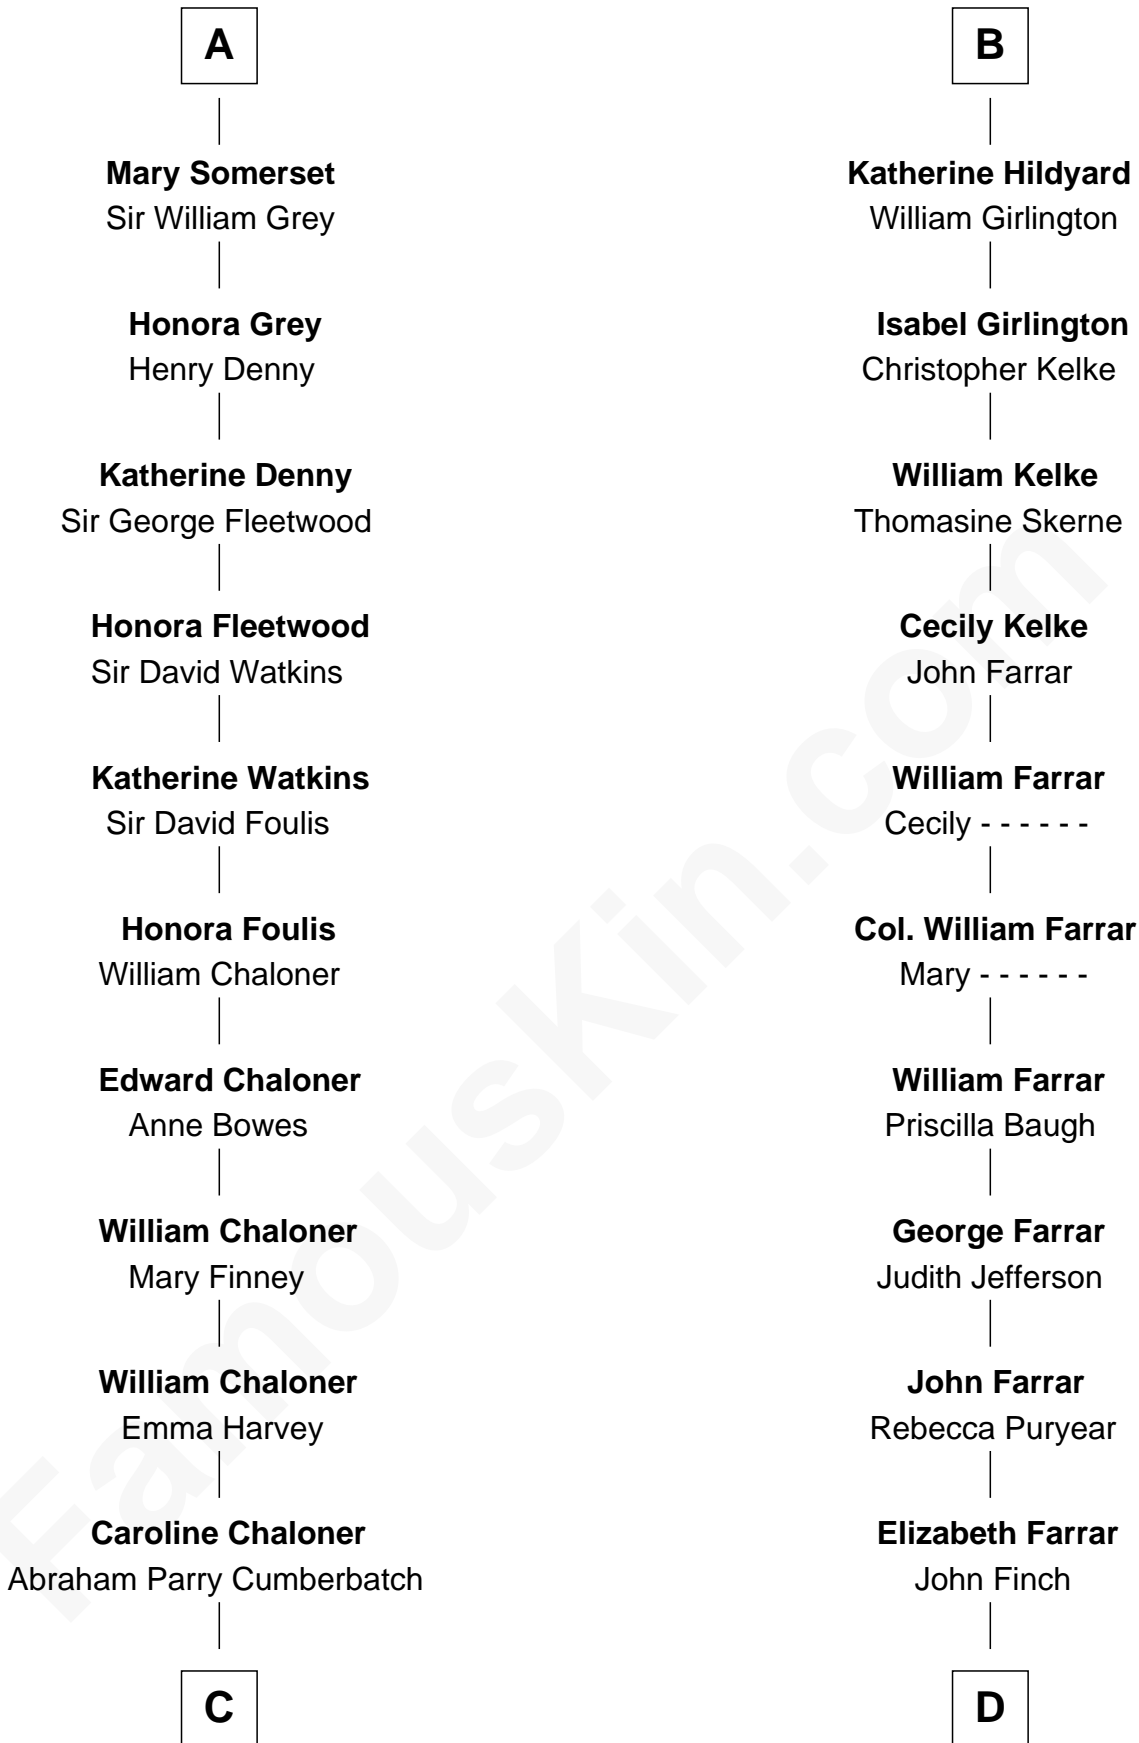

FamousKin.com
Relationship Chart of
Benedict Cumberbatch
Movie, Television and Stage Actor

21st cousin of
Harper Lee
Author of To Kill a Mockingbird

C

Robert William Cumberbatch

Louisa Grace Hanson

Henry Alfred Cumberbatch

Hélène Gertrude Rees

Henry Carlton Cumberbatch

Pauline Ellen Laing Congdon

Timothy Carlton Congdon Cumberbatch

Wanda Ventham

Benedict Cumberbatch

Movie, Television and Stage Actor

D