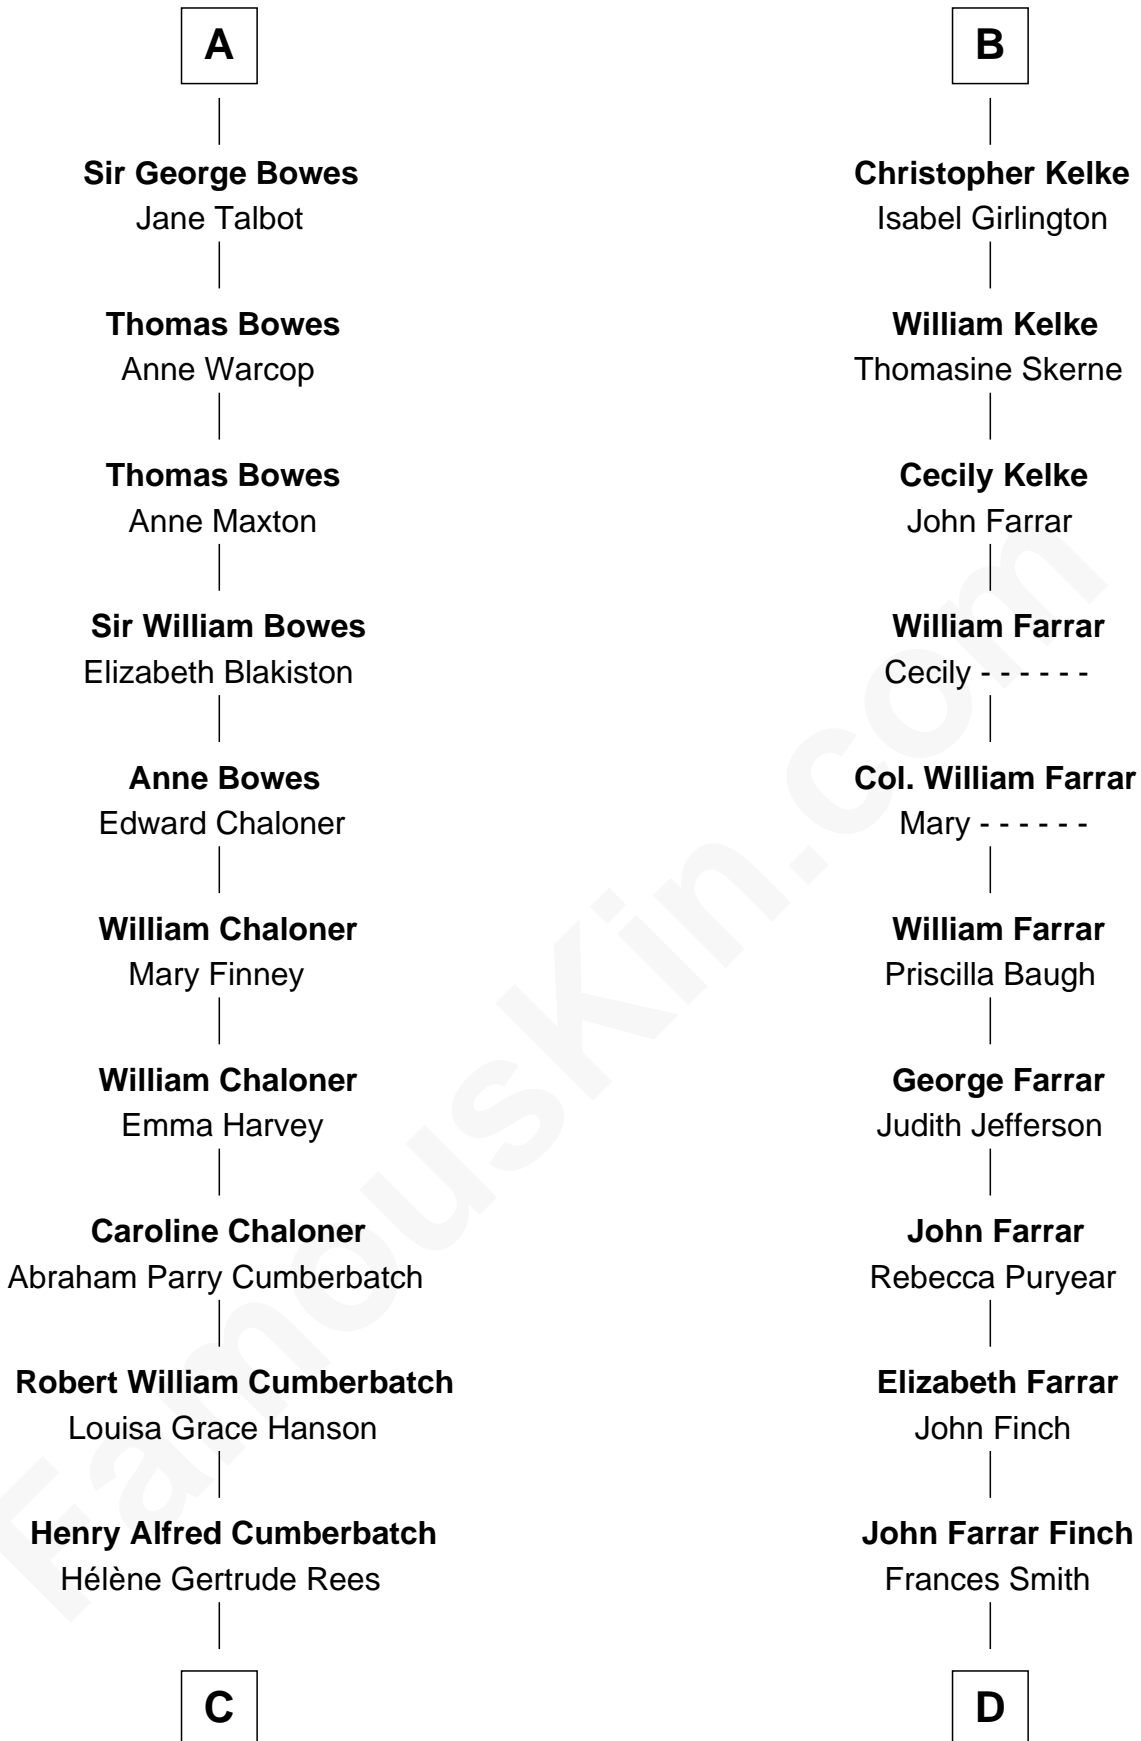

FamousKin.com

Relationship Chart of

Benedict Cumberbatch

Movie, Television and Stage Actor

19th cousin 1 time removed of

Harper Lee

Author of To Kill a Mockingbird

Sir Hugh I de Audley

Iseult de Mortimer

C

Henry Carlton Cumberbatch

Pauline Ellen Laing Congdon

Timothy Carlton Congdon Cumberbatch

Wanda Ventham

Benedict Cumberbatch

Movie, Television and Stage Actor