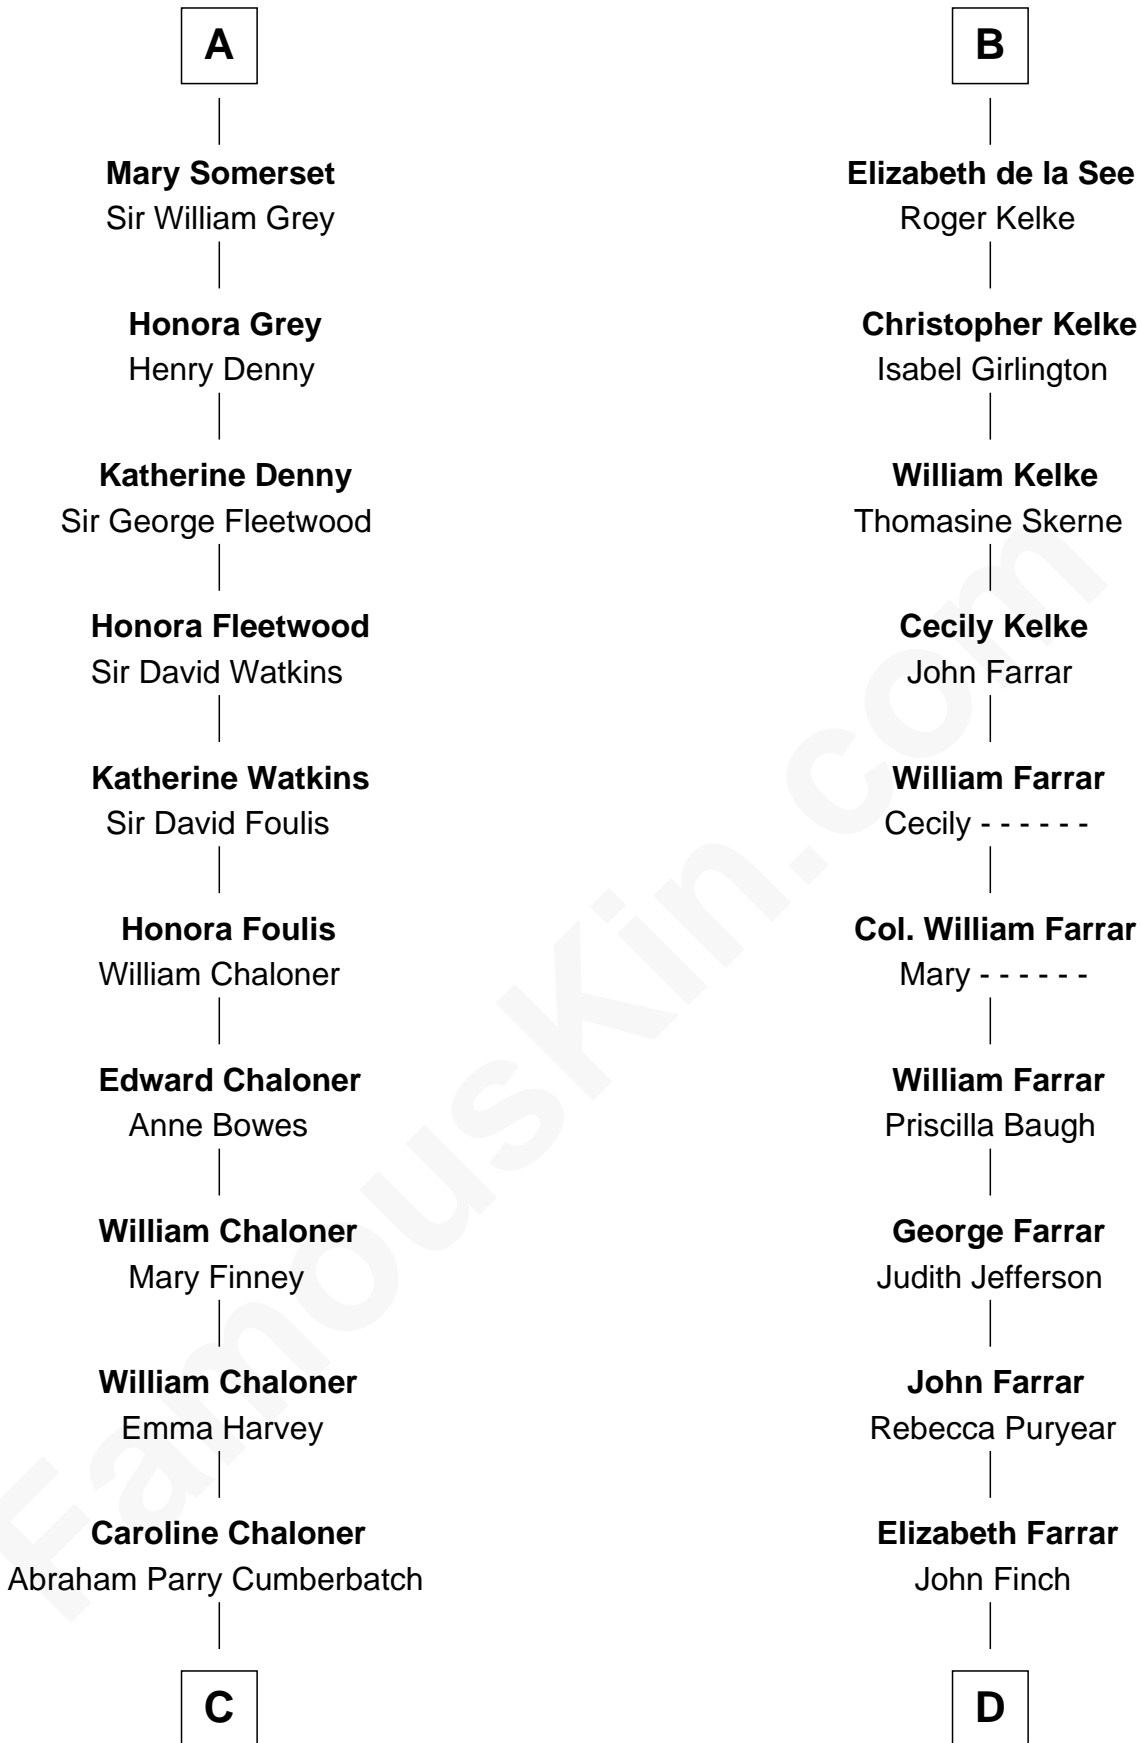

FamousKin.com

Relationship Chart of

Benedict Cumberbatch

Movie, Television and Stage Actor

21st cousin of

Harper Lee

Author of To Kill a Mockingbird

C

Robert William Cumberbatch

Louisa Grace Hanson

Henry Alfred Cumberbatch

Hélène Gertrude Rees

Henry Carlton Cumberbatch

Pauline Ellen Laing Congdon

Timothy Carlton Congdon Cumberbatch

Wanda Ventham