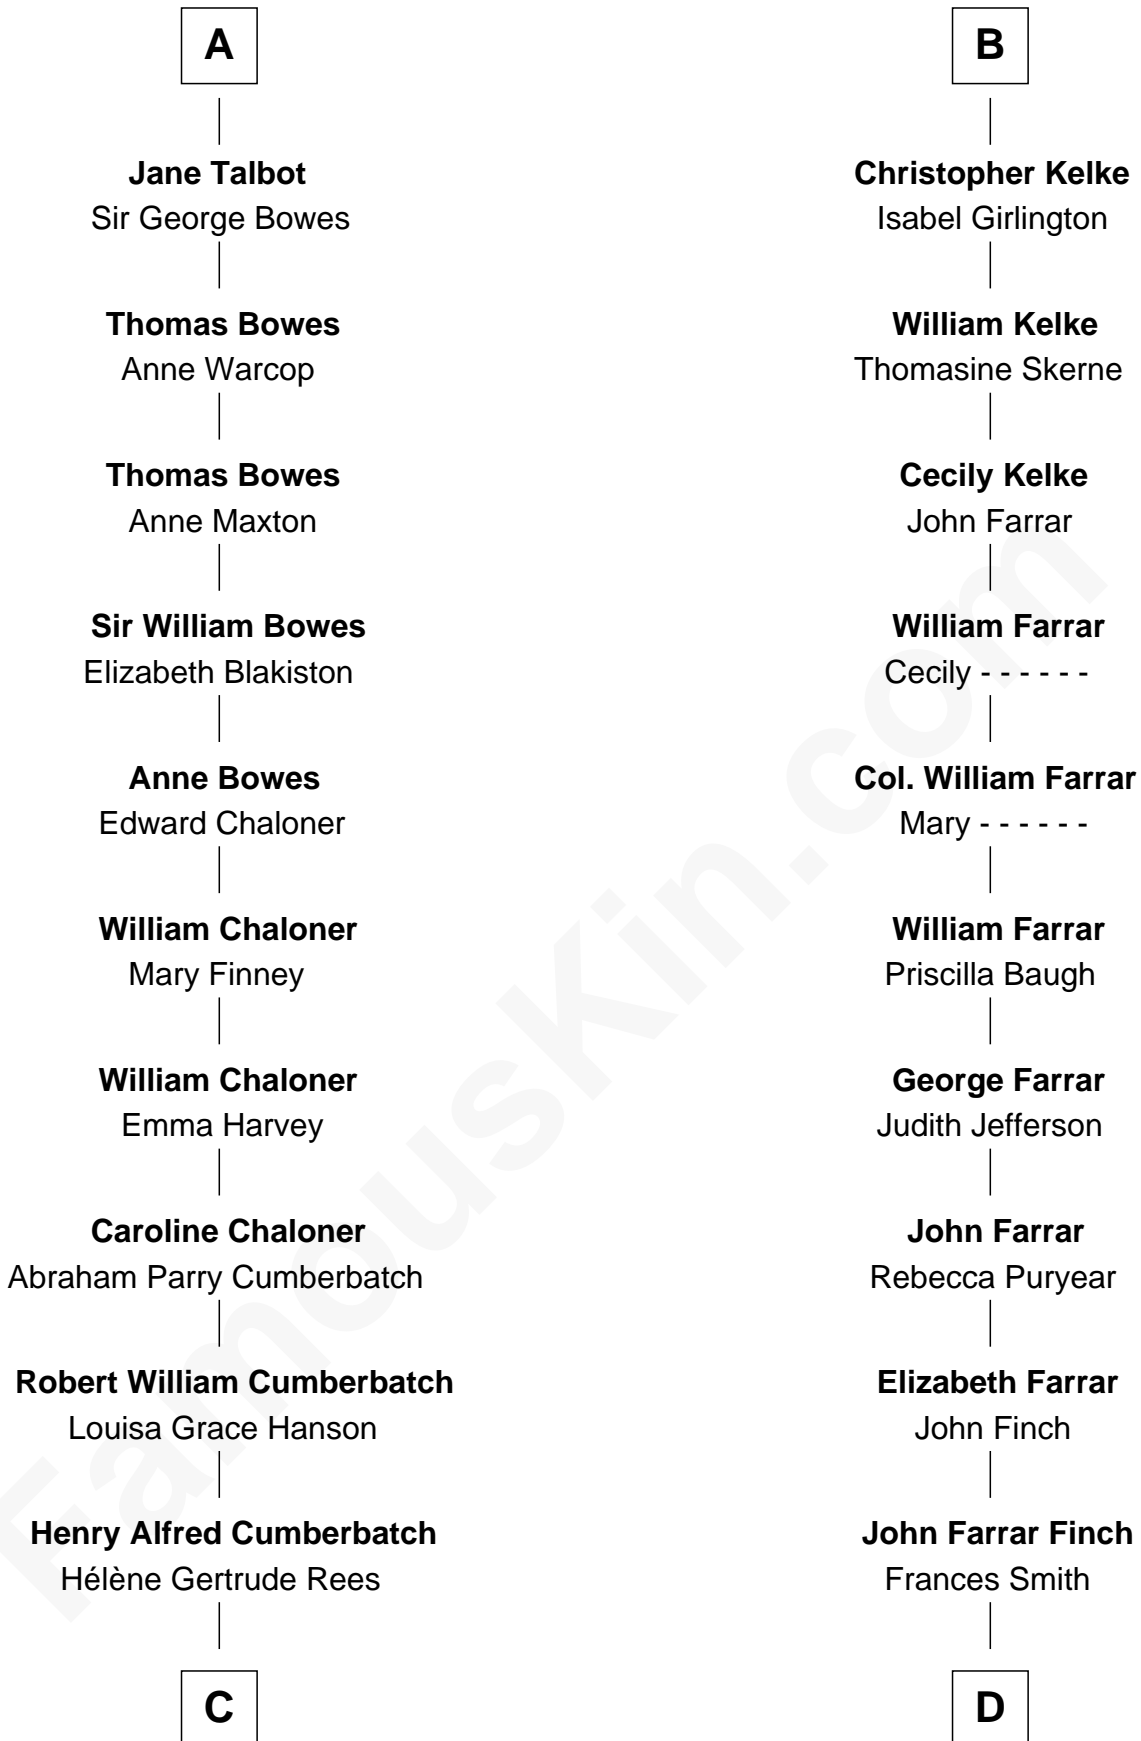

FamousKin.com

Relationship Chart of

Benedict Cumberbatch

Movie, Television and Stage Actor

19th cousin 1 time removed of

Harper Lee

Author of To Kill a Mockingbird

C

Henry Carlton Cumberbatch

Pauline Ellen Laing Congdon

Timothy Carlton Congdon Cumberbatch

Wanda Ventham

Benedict Cumberbatch

Movie, Television and Stage Actor

D

John Robert Finch