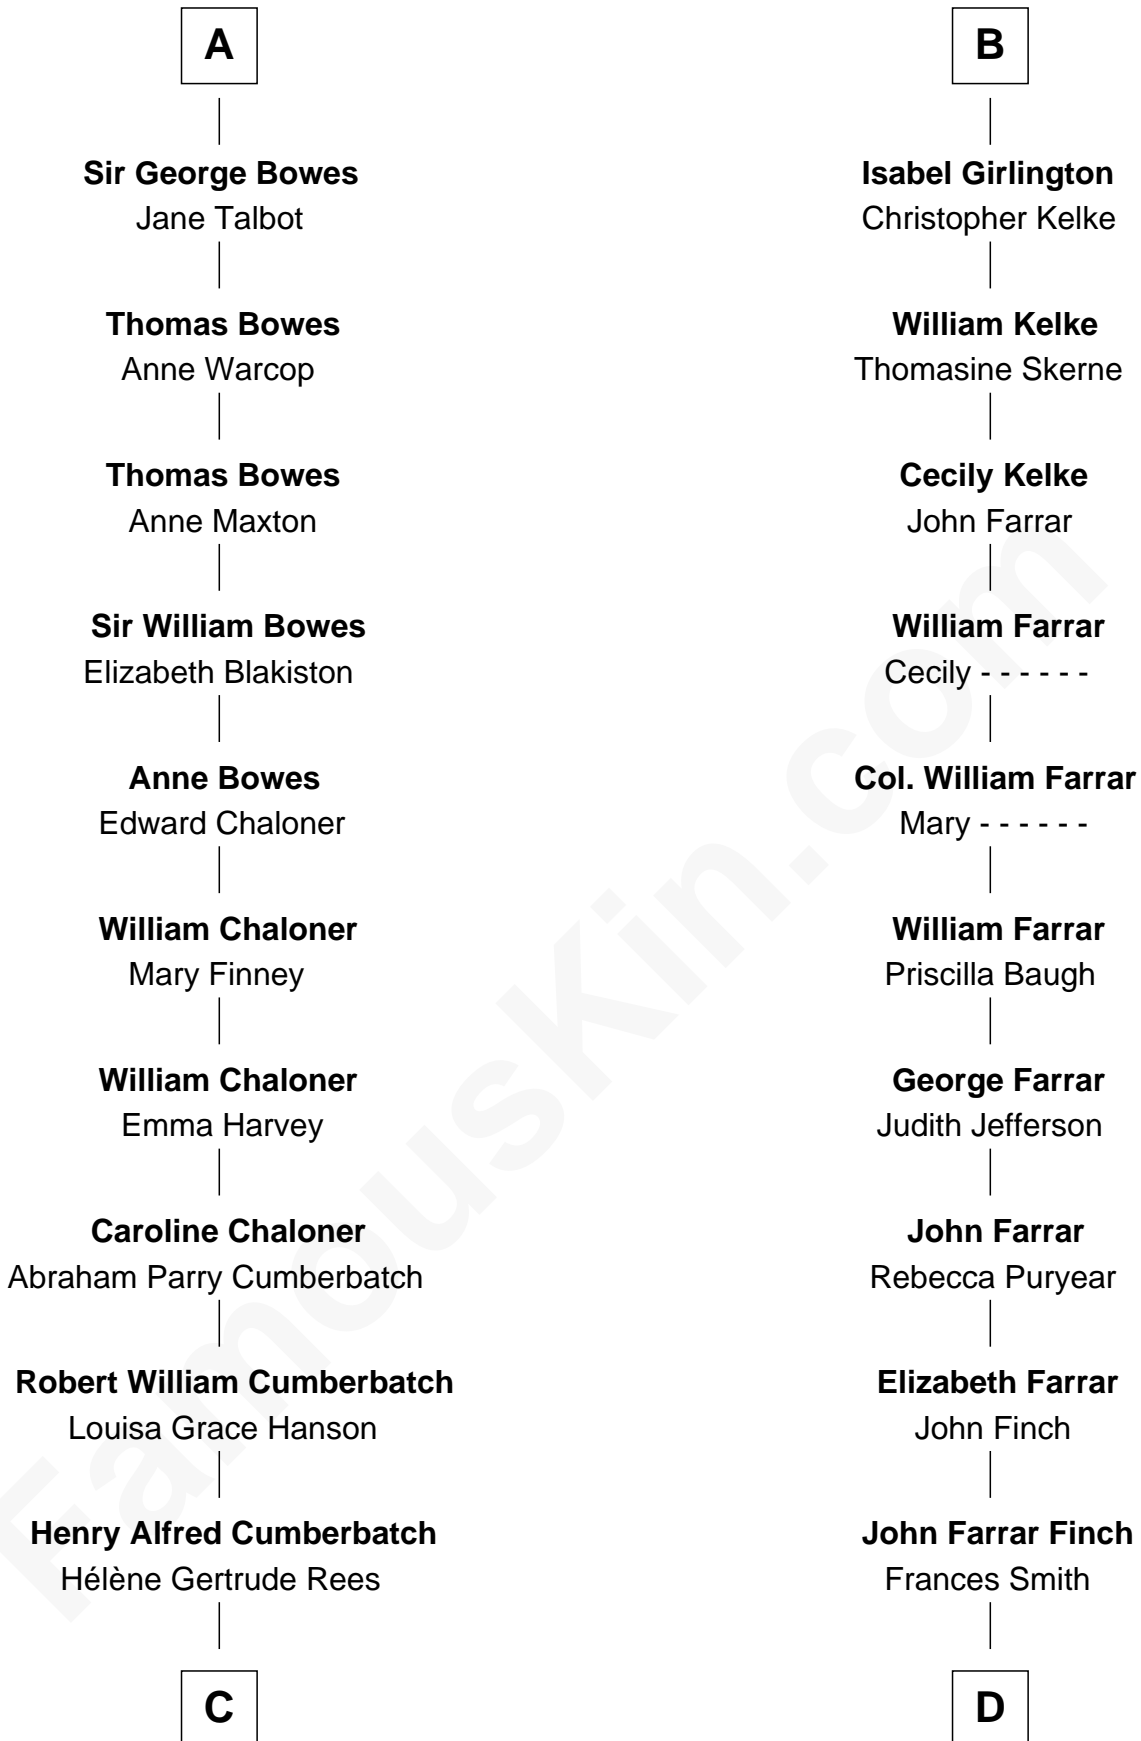

FamousKin.com

Relationship Chart of

Benedict Cumberbatch

Movie, Television and Stage Actor

19th cousin 1 time removed of

Harper Lee

Author of To Kill a Mockingbird

C

Henry Carlton Cumberbatch

Pauline Ellen Laing Congdon

Timothy Carlton Congdon Cumberbatch

Wanda Ventham

Benedict Cumberbatch

Movie, Television and Stage Actor

D

John Robert Finch