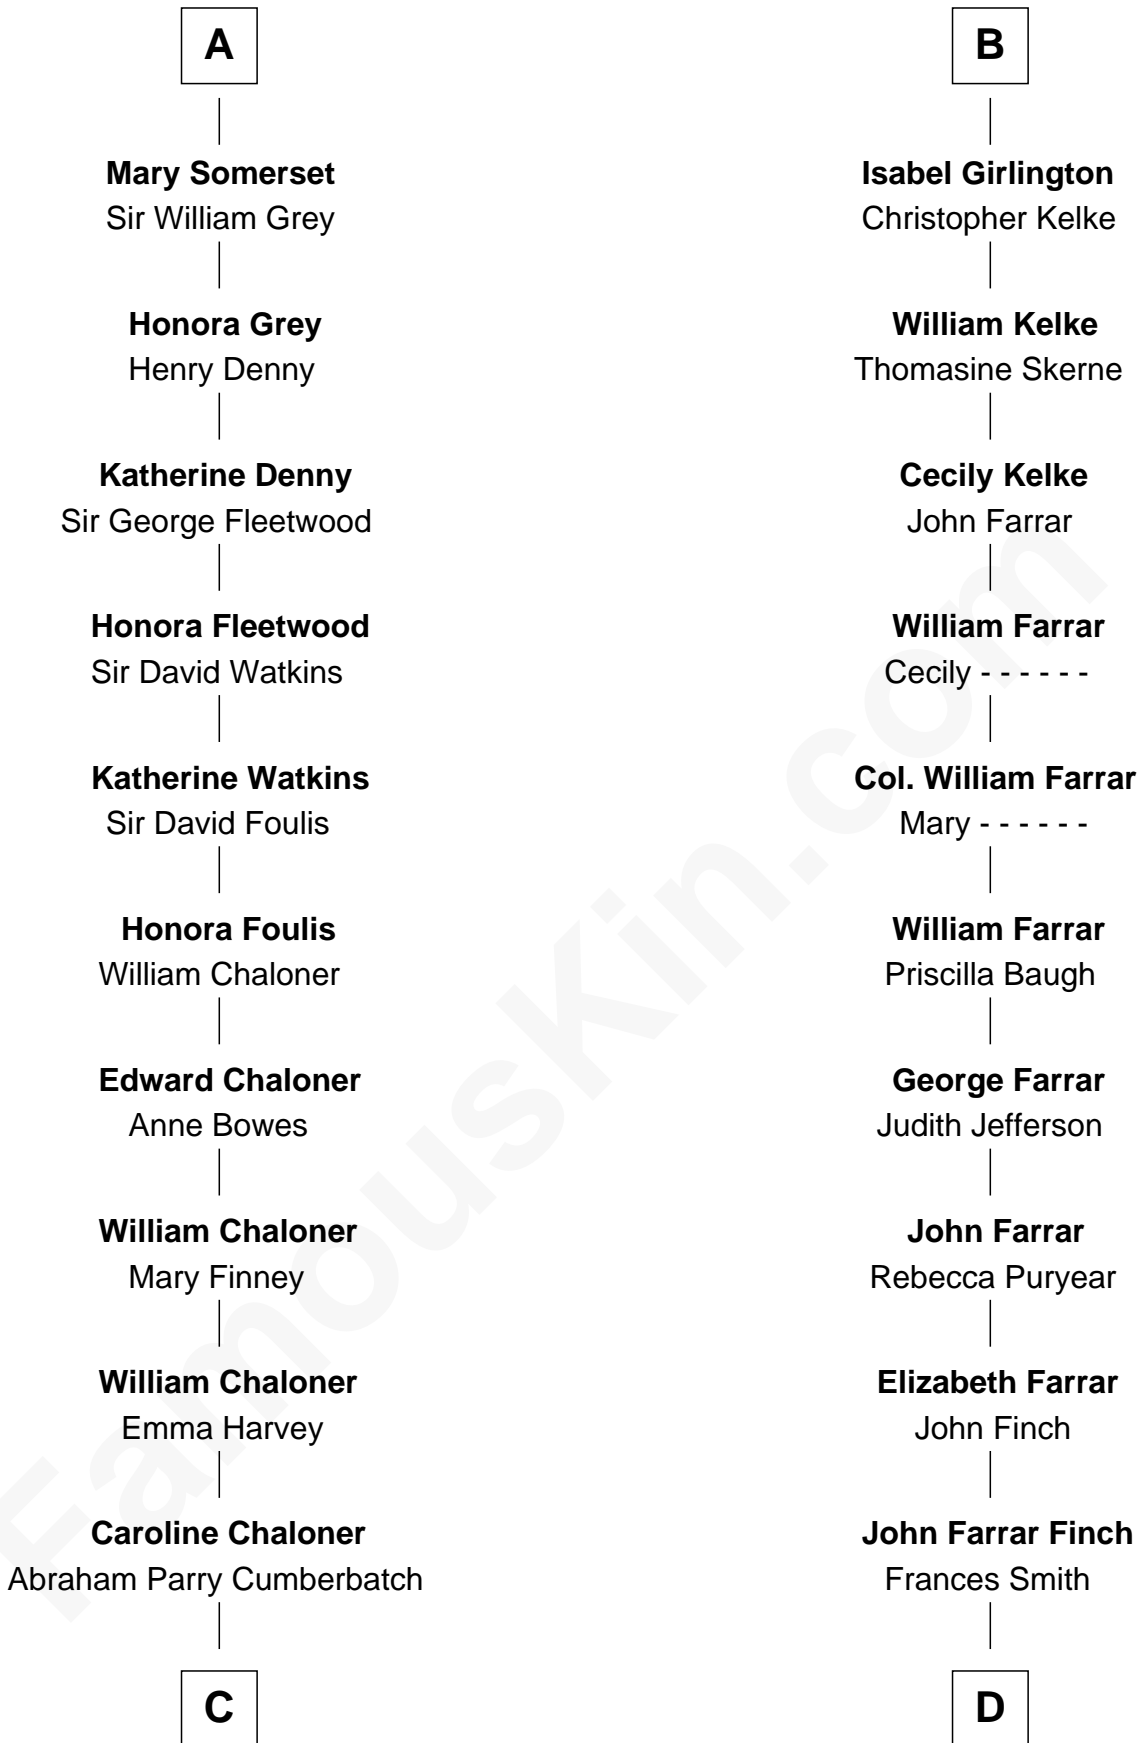

FamousKin.com Relationship Chart of

Benedict Cumberbatch
Movie, Television and Stage Actor

20th cousin 1 time removed of

Harper Lee
Author of To Kill a Mockingbird

Sir Walter de Norwich

C

Robert William Cumberbatch

Louisa Grace Hanson

Henry Alfred Cumberbatch

Hélène Gertrude Rees

Henry Carlton Cumberbatch

Pauline Ellen Laing Congdon

Timothy Carlton Congdon Cumberbatch

Wanda Ventham

Benedict Cumberbatch