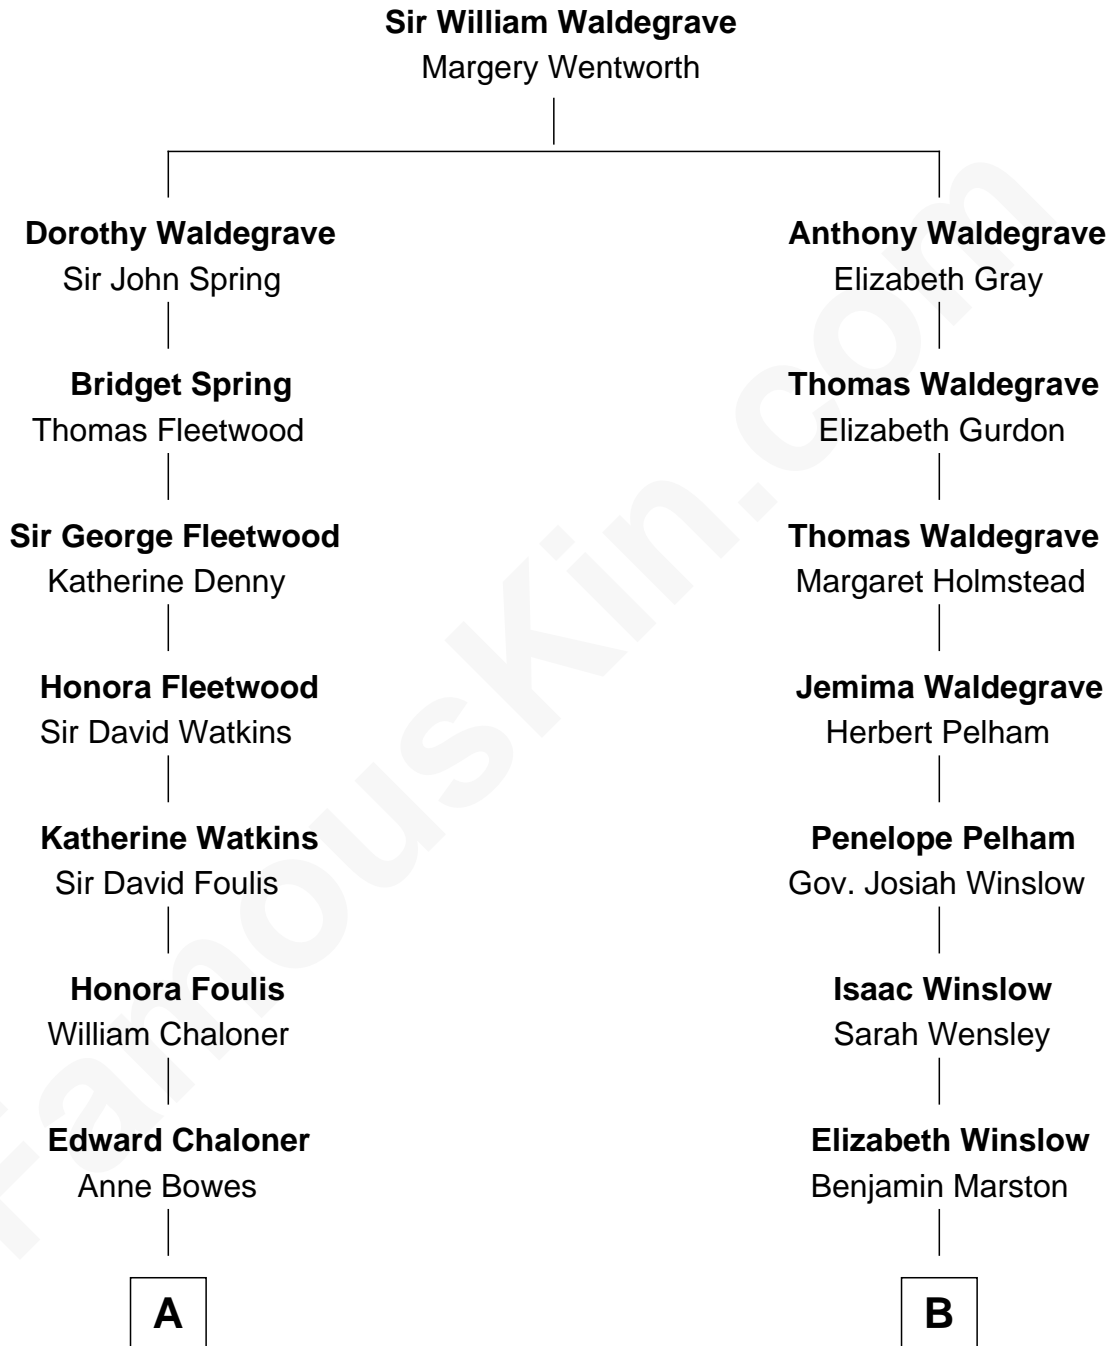

FamousKin.com

Relationship Chart of

Benedict Cumberbatch

Movie, Television and Stage Actor

14th cousin 1 time removed of

John Cena

Movie Actor and WWE Pro Wrestler

A

William Chaloner

Mary Finney

William Chaloner

Emma Harvey

Caroline Chaloner

Abraham Parry Cumberbatch

Robert William Cumberbatch

Louisa Grace Hanson