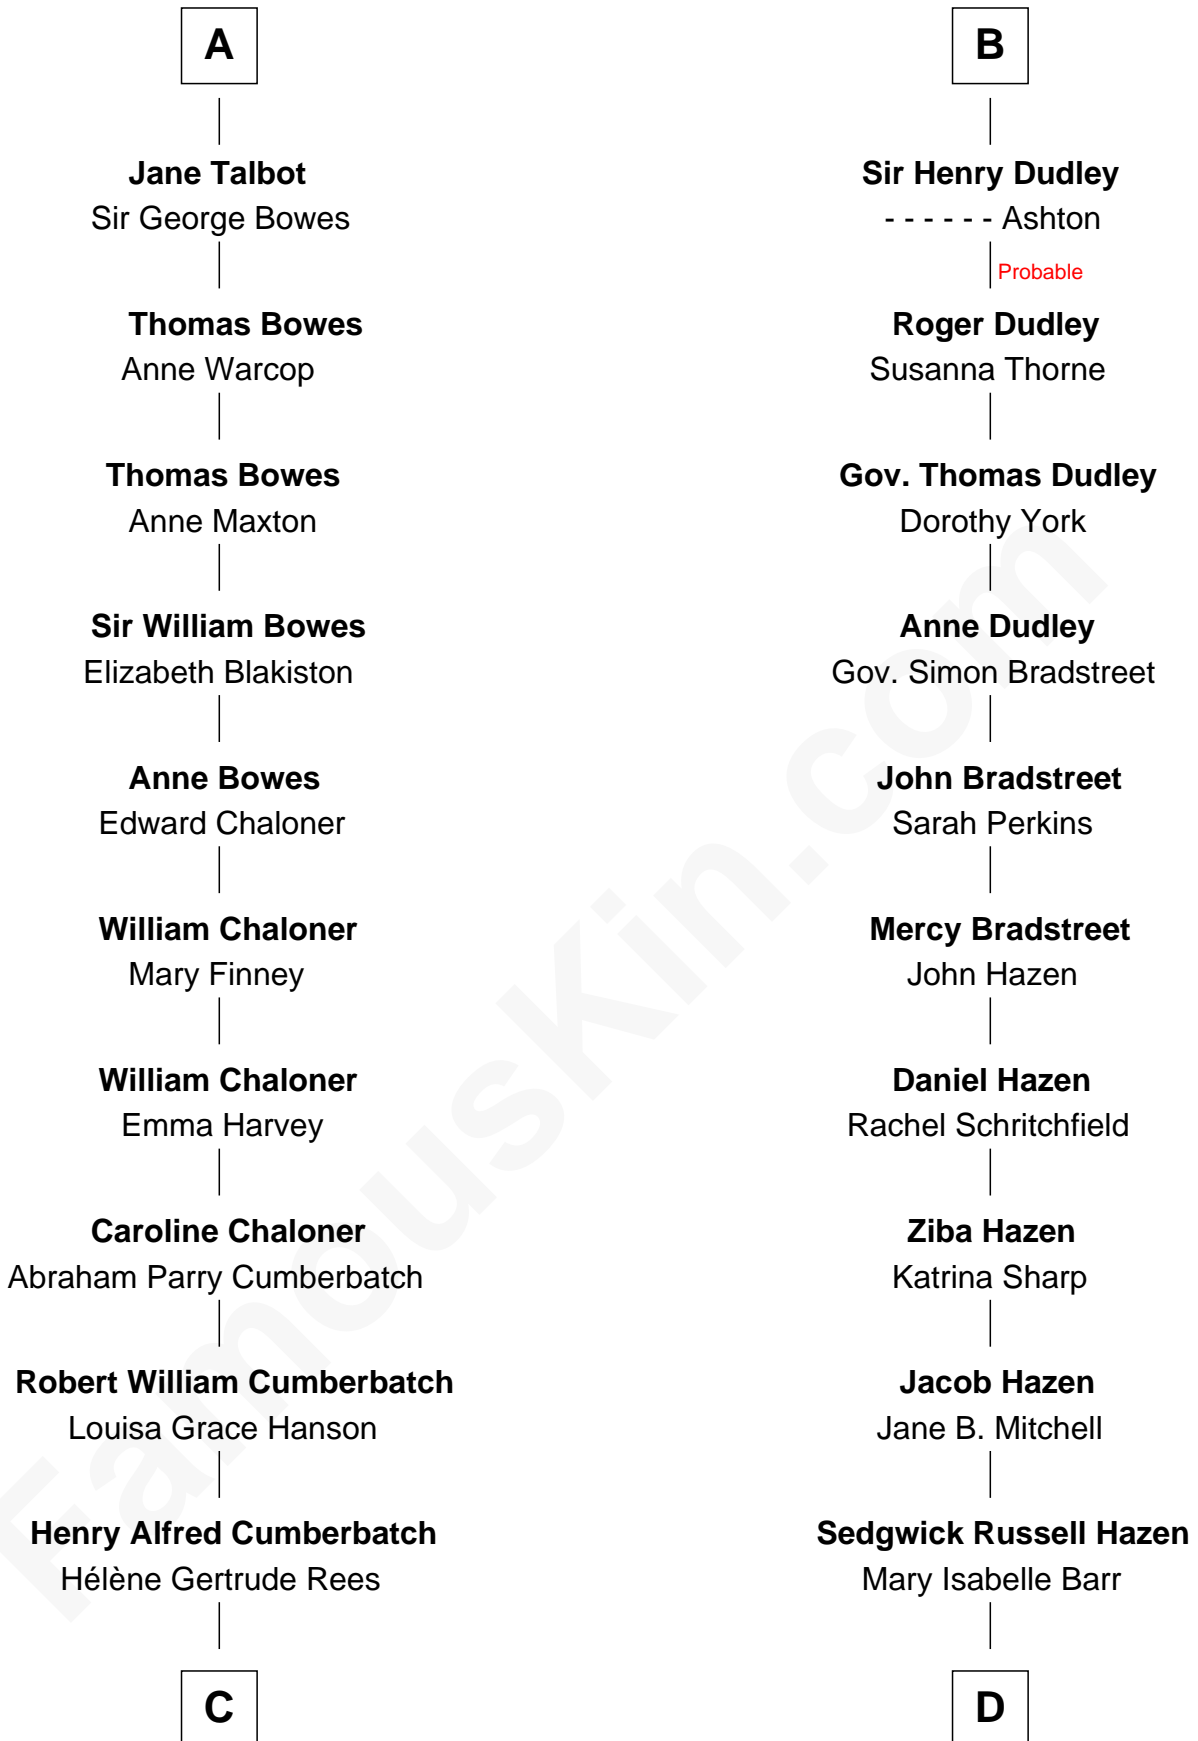

FamousKin.com
Relationship Chart of
Benedict Cumberbatch
Movie, Television and Stage Actor

19th cousin 1 time removed of

J. K. Simmons
TV and Movie Actor

Sir William de Ros
 Margery de Badlesmere

C

Henry Carlton Cumberbatch