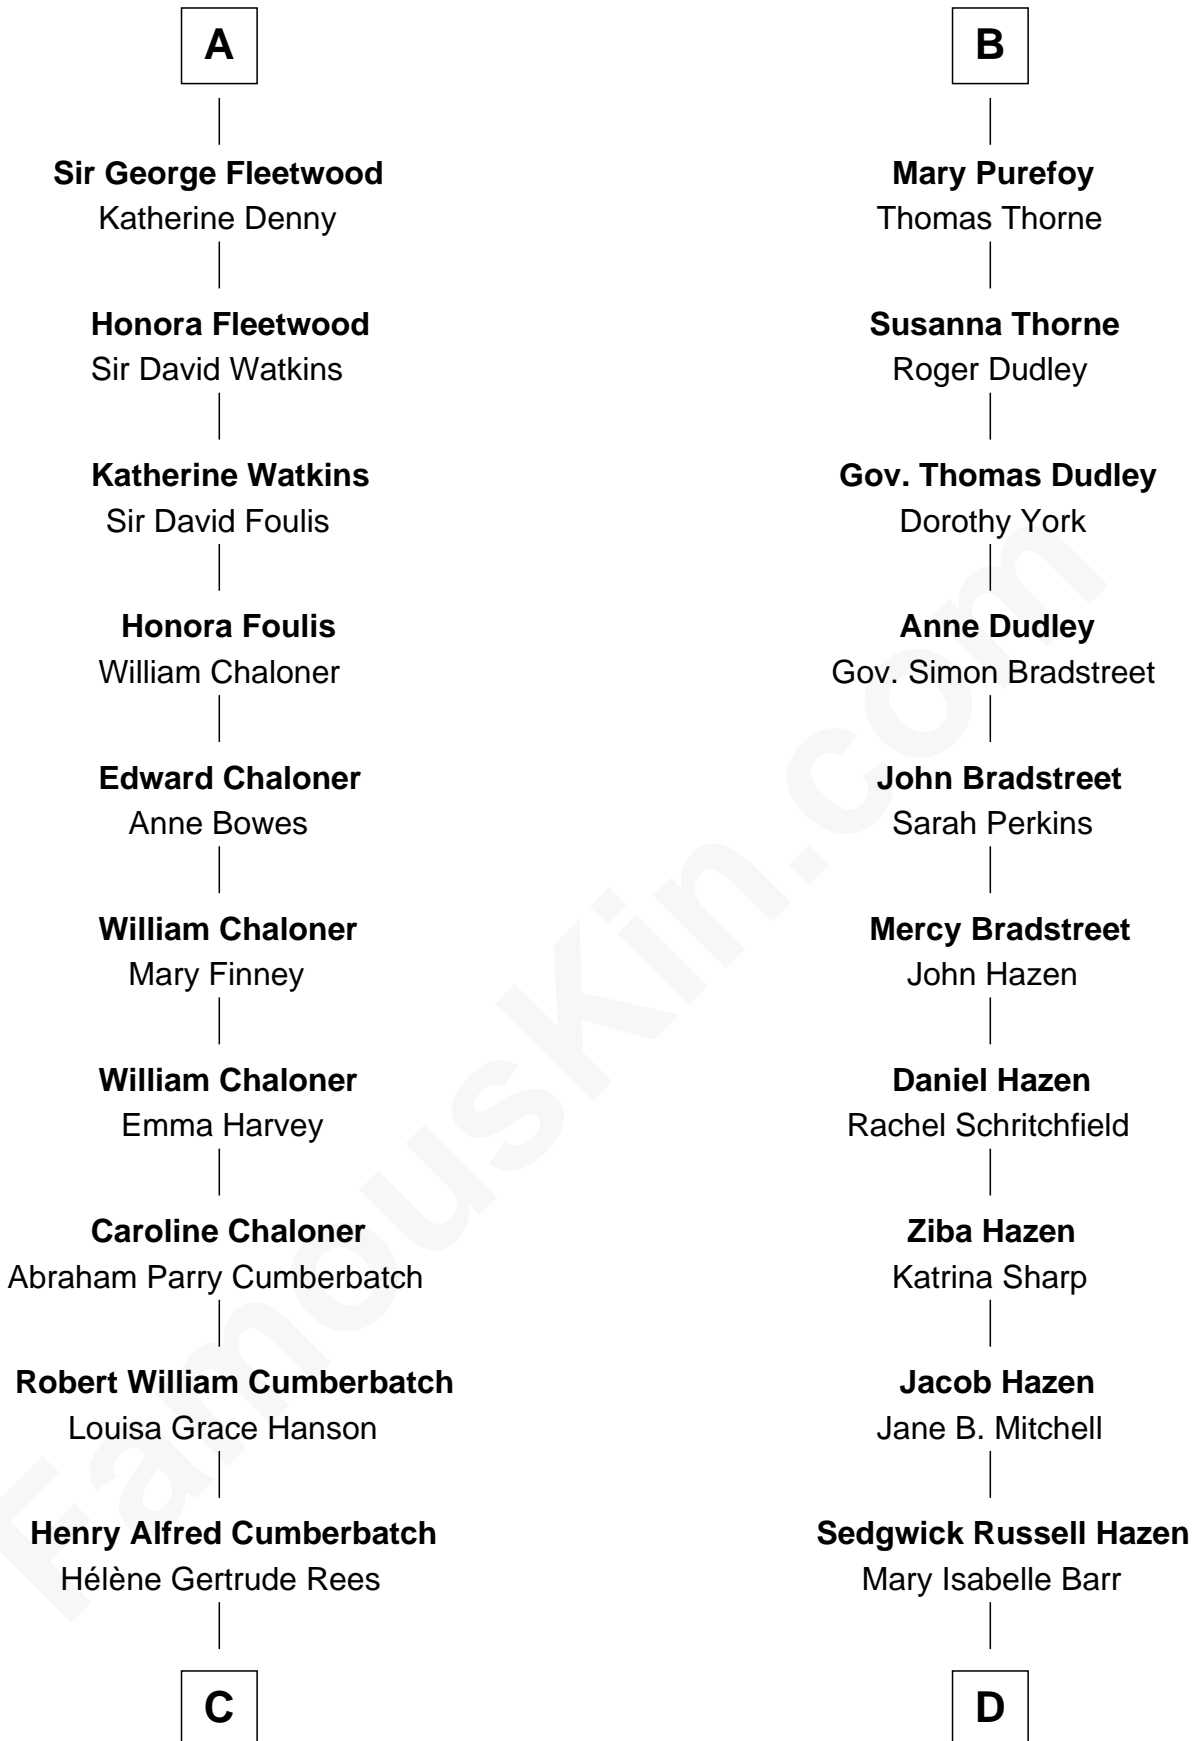

FamousKin.com

Relationship Chart of

Benedict Cumberbatch
Movie, Television and Stage Actor

19th cousin 1 time removed of

J. K. Simmons
TV and Movie Actor

C

Henry Carlton Cumberbatch

Pauline Ellen Laing Congdon

Timothy Carlton Congdon Cumberbatch

Wanda Ventham

Benedict Cumberbatch

Movie, Television and Stage Actor

D

Lewis Jacob Hazen

Emma Broaddus Lewis

Ruth Hazen