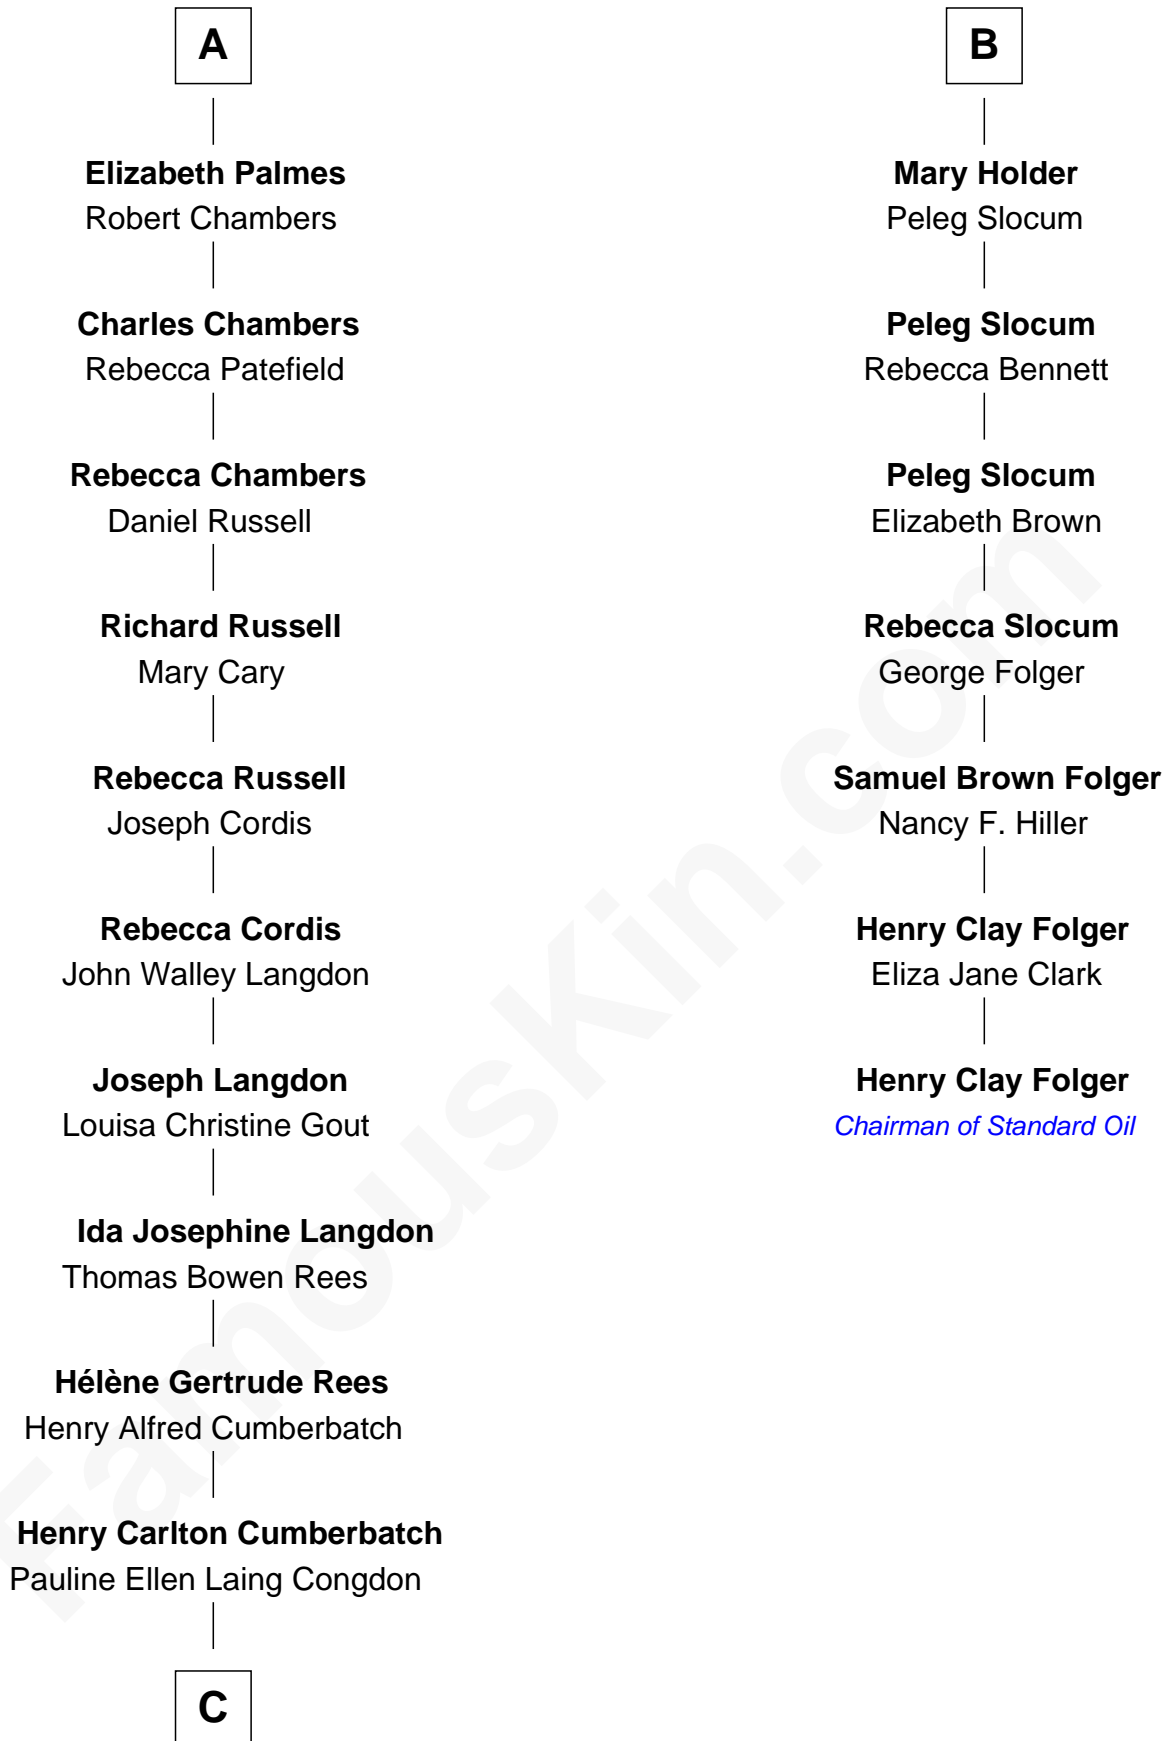

FamousKin.com Relationship Chart of

Benedict Cumberbatch
Movie, Television and Stage Actor

13th cousin 5 times removed of

Henry Clay Folger

Founder of Folger Shakespeare Library and Chairman of Standard Oil