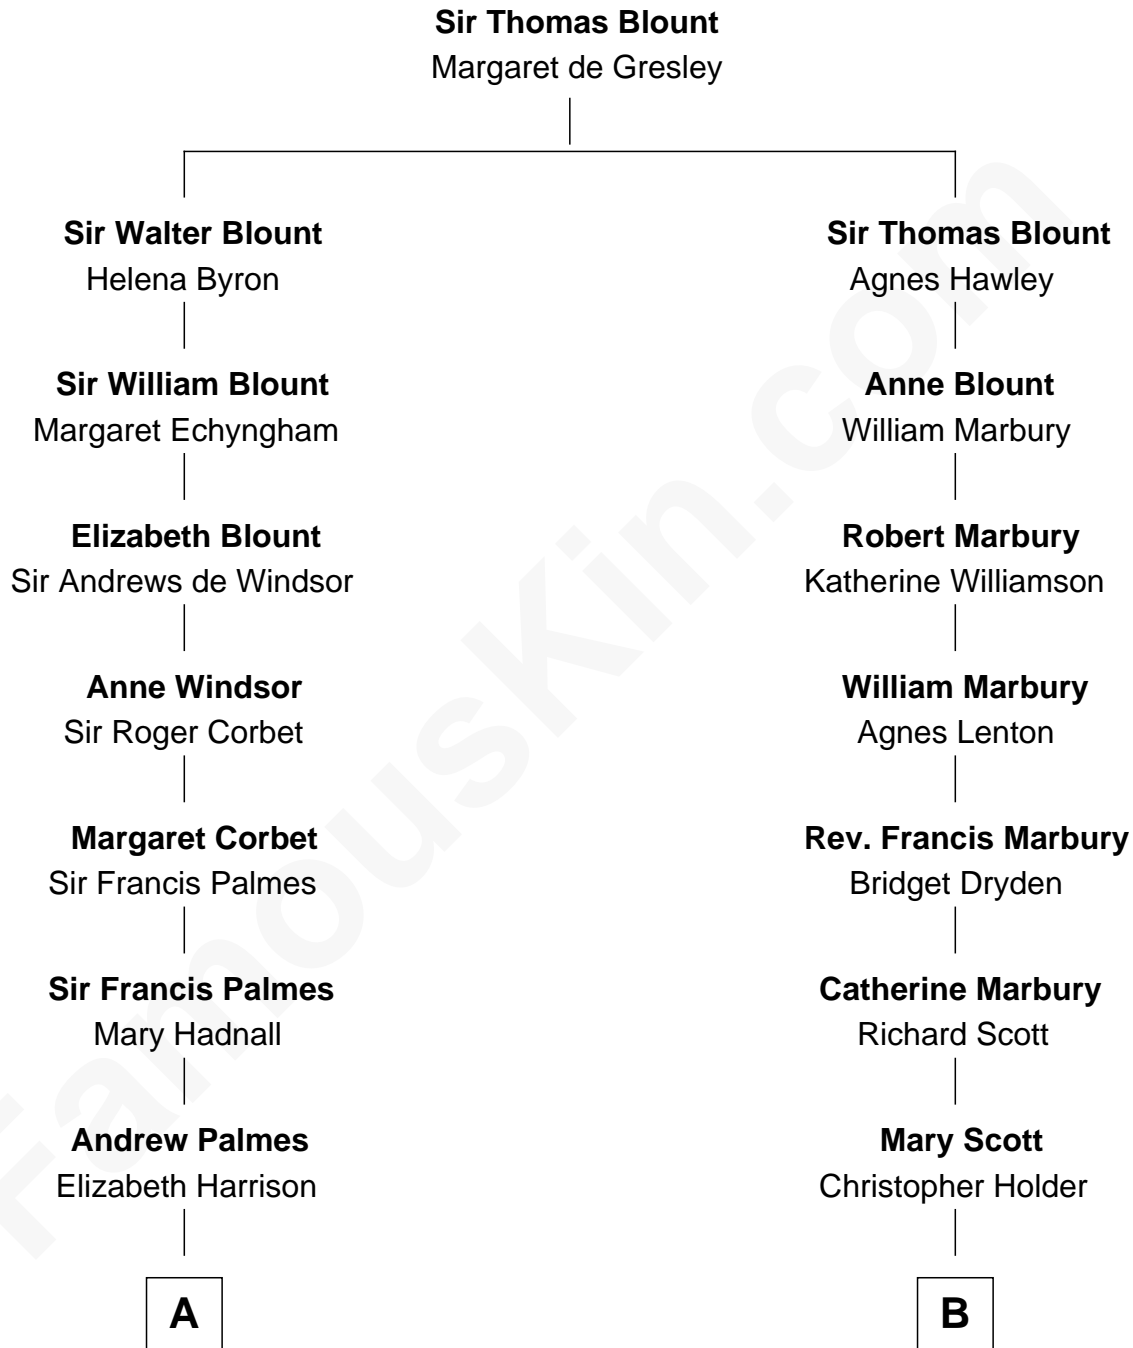

FamousKin.com Relationship Chart of

Benedict Cumberbatch
Movie, Television and Stage Actor

13th cousin 5 times removed of

Henry Clay Folger

Founder of Folger Shakespeare Library and Chairman of Standard Oil

Timothy Carlton Congdon Cumberbatch

Wanda Ventham

Benedict Cumberbatch

Movie, Television and Stage Actor

FamousKin.com