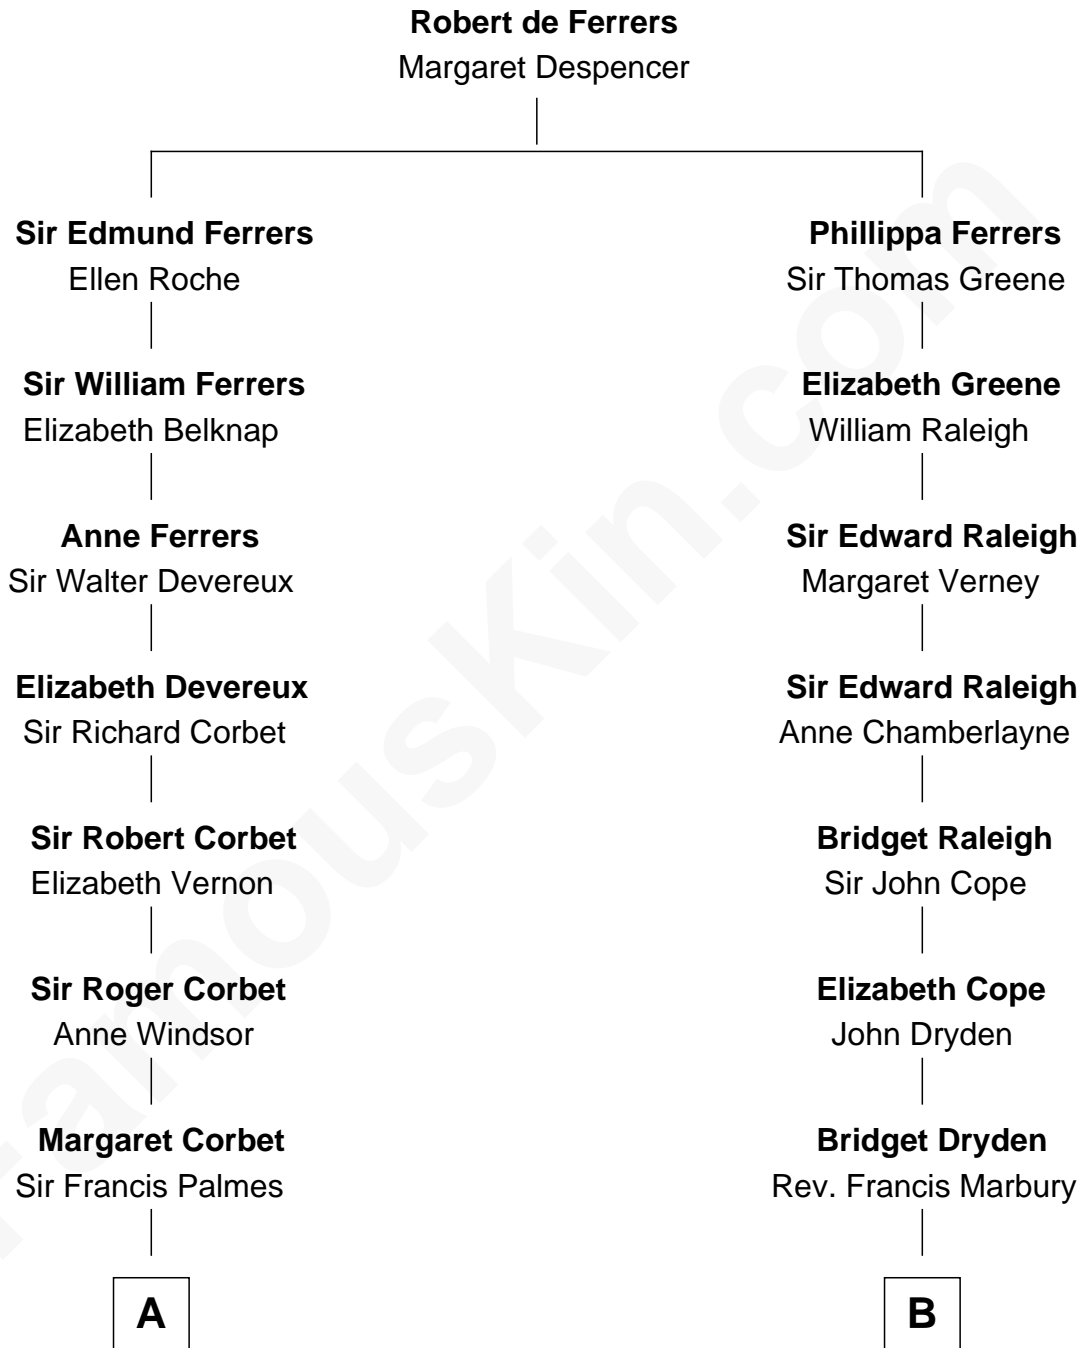

FamousKin.com Relationship Chart of

Benedict Cumberbatch
Movie, Television and Stage Actor

15th cousin 5 times removed of

Henry Clay Folger

Founder of Folger Shakespeare Library and Chairman of Standard Oil