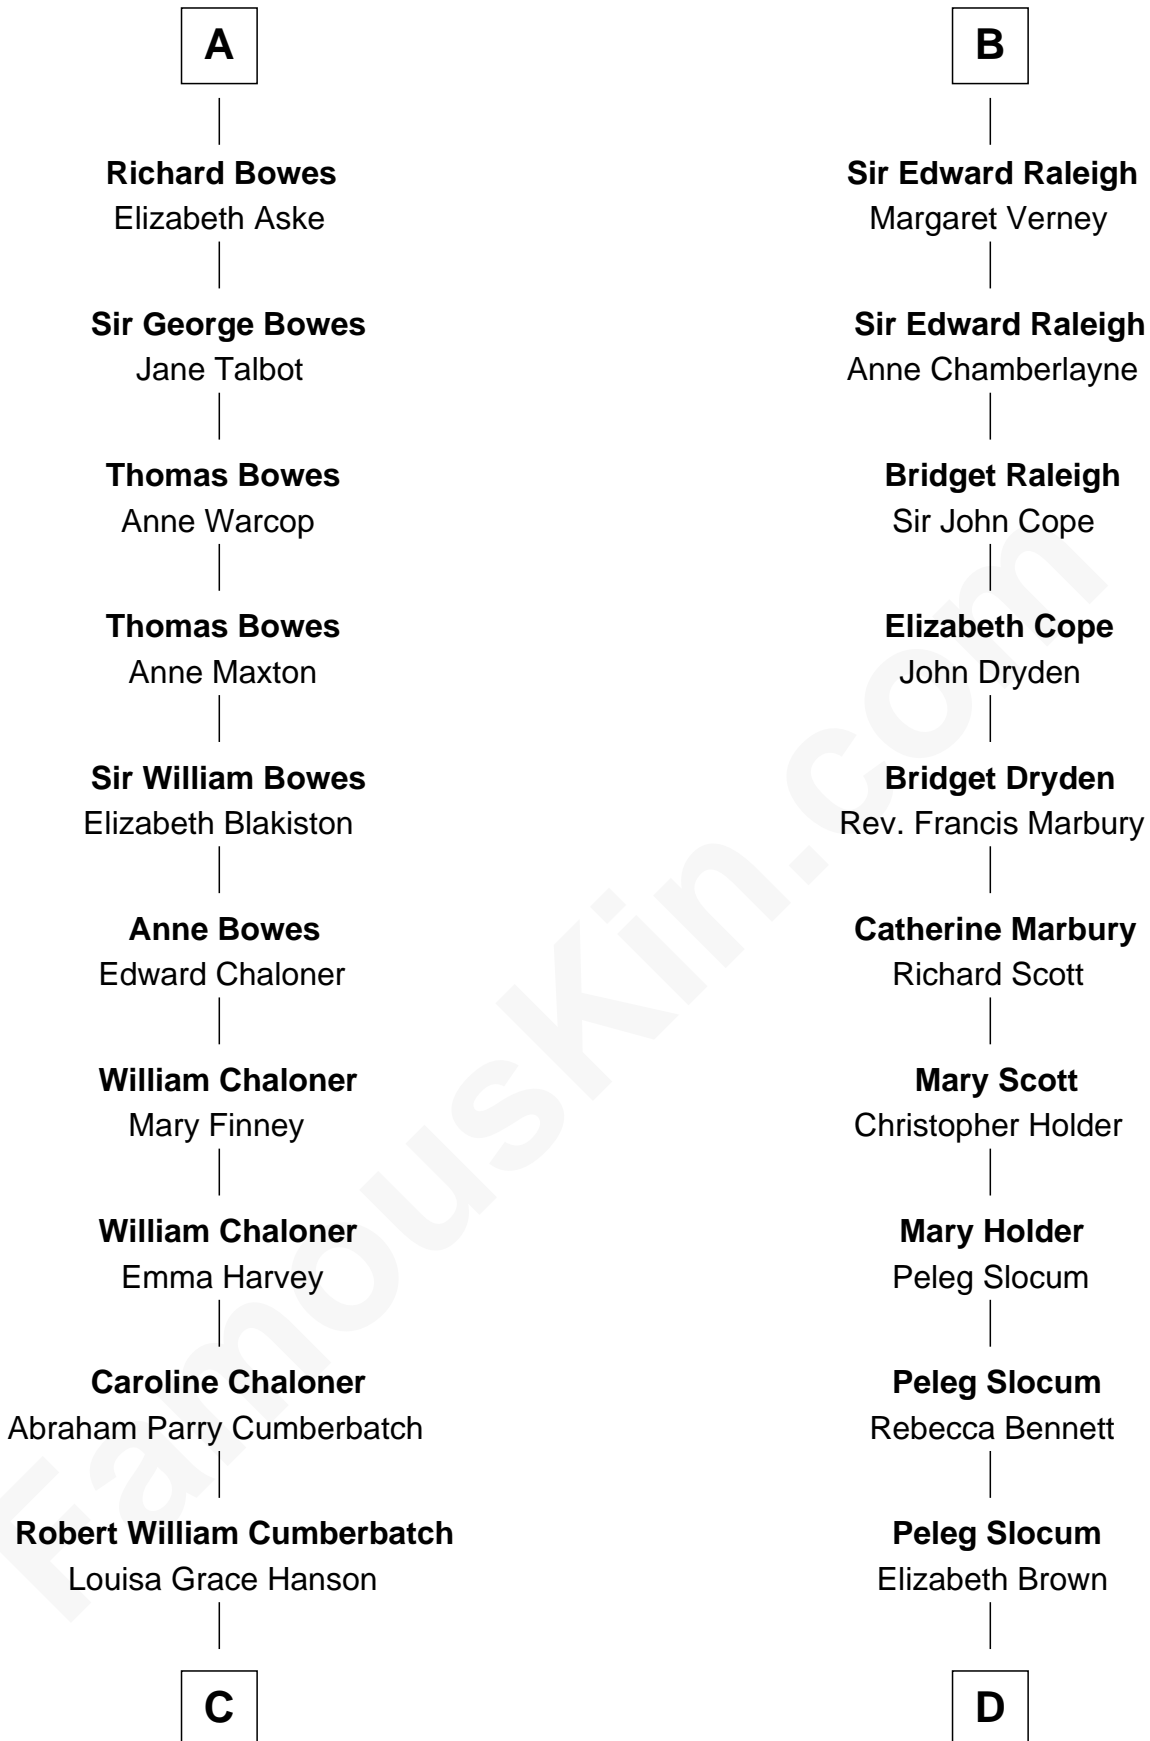

FamousKin.com
Relationship Chart of
Benedict Cumberbatch
Movie, Television and Stage Actor

20th cousin of

Henry Clay Folger

Founder of Folger Shakespeare Library and Chairman of Standard Oil

C

Henry Alfred Cumberbatch

Hélène Gertrude Rees

Henry Carlton Cumberbatch

Pauline Ellen Laing Congdon

Timothy Carlton Congdon Cumberbatch

Wanda Ventham

Benedict Cumberbatch

Movie, Television and Stage Actor

D

Rebecca Slocum

George Folger

Samuel Brown Folger

Nancy F. Hiller

Henry Clay Folger

Eliza Jane Clark

Henry Clay Folger

Chairman of Standard Oil