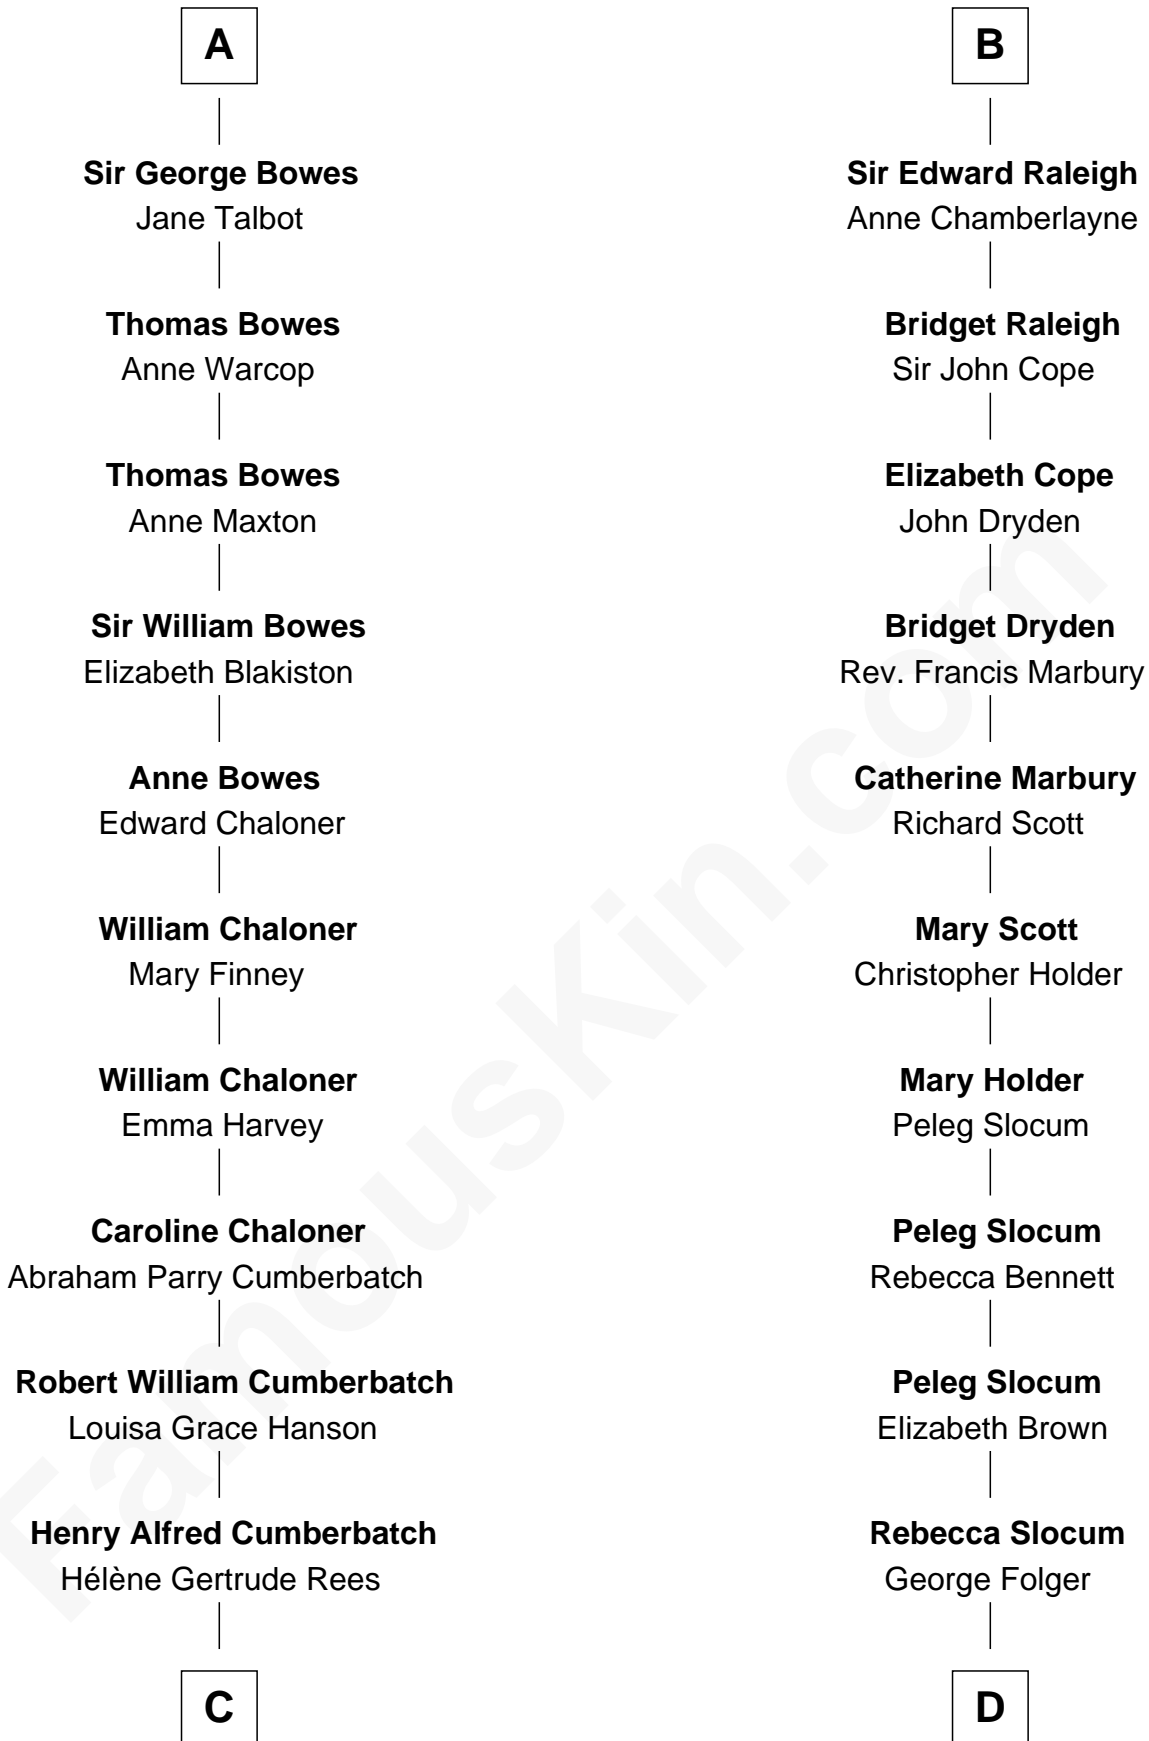

FamousKin.com
Relationship Chart of
Benedict Cumberbatch
Movie, Television and Stage Actor

19th cousin of

Henry Clay Folger

Founder of Folger Shakespeare Library and Chairman of Standard Oil

Sir Hugh I de Audley
 Iseult de Mortimer

C

Henry Carlton Cumberbatch

Pauline Ellen Laing Congdon

Timothy Carlton Congdon Cumberbatch

Wanda Ventham

Benedict Cumberbatch

Movie, Television and Stage Actor

D

Samuel Brown Folger

Nancy F. Hiller

Henry Clay Folger

Eliza Jane Clark

Henry Clay Folger

Chairman of Standard Oil

FamousKin.com