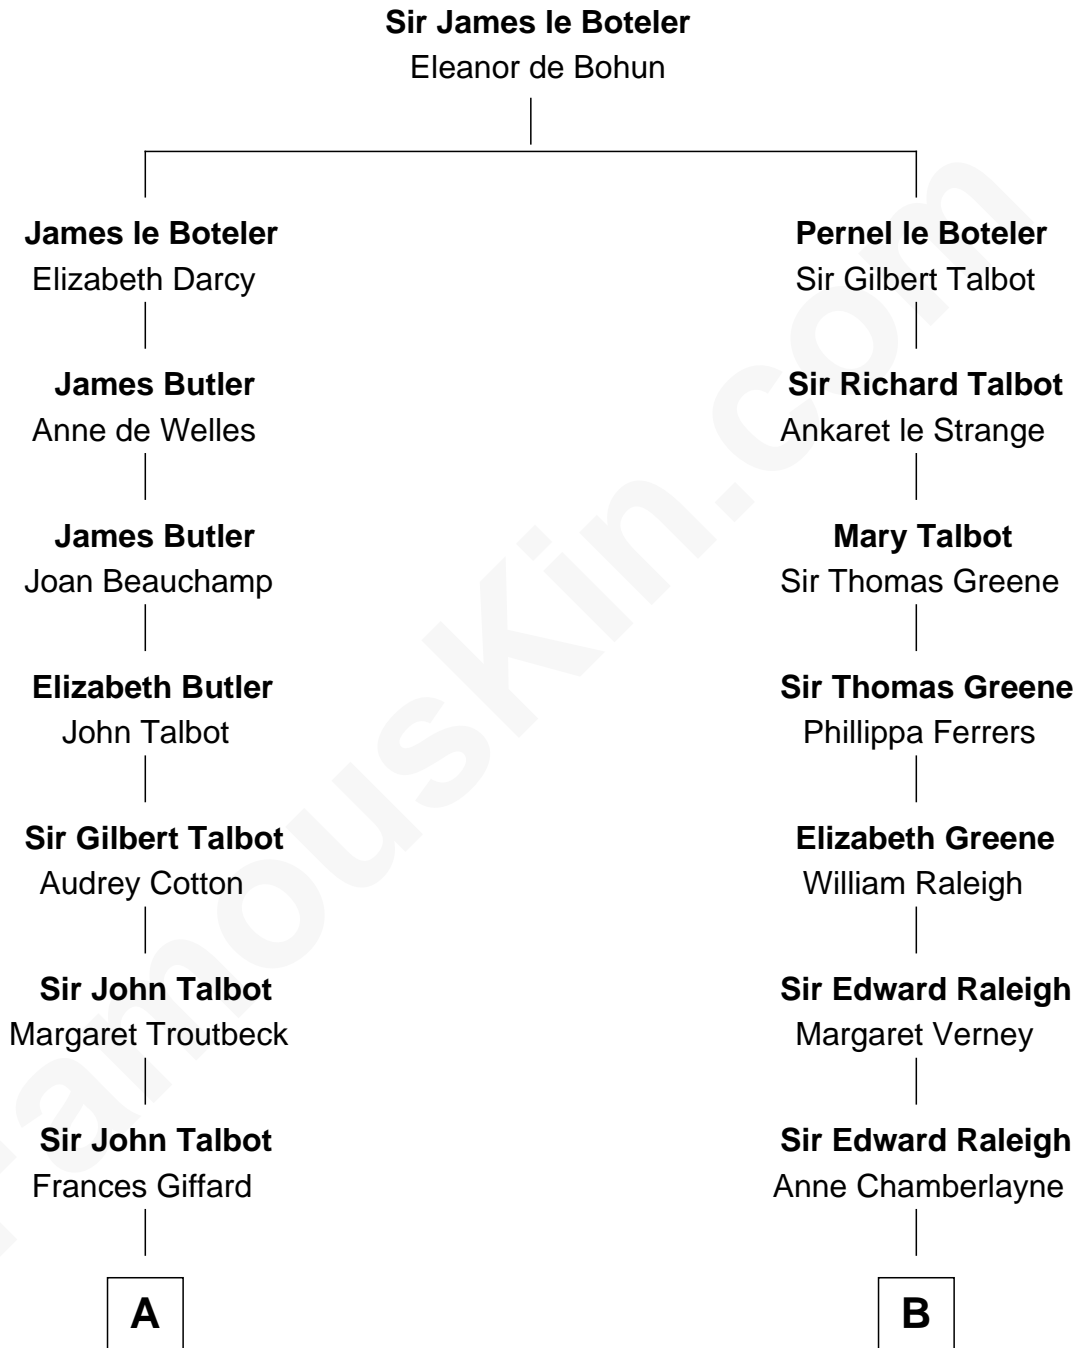

# FamousKin.com Relationship Chart of

**Benedict Cumberbatch**  
Movie, Television and Stage Actor

18th cousin 1 time removed of

**Henry Clay Folger**

Founder of Folger Shakespeare Library and Chairman of Standard Oil

**C**

**Henry Carlton Cumberbatch**

Pauline Ellen Laing Congdon

**Timothy Carlton Congdon Cumberbatch**

Wanda Ventham

**Benedict Cumberbatch**

*Movie, Television and Stage Actor*

**D**

**Henry Clay Folger**

Eliza Jane Clark

**Henry Clay Folger**

*Chairman of Standard Oil*

FamousKin.com